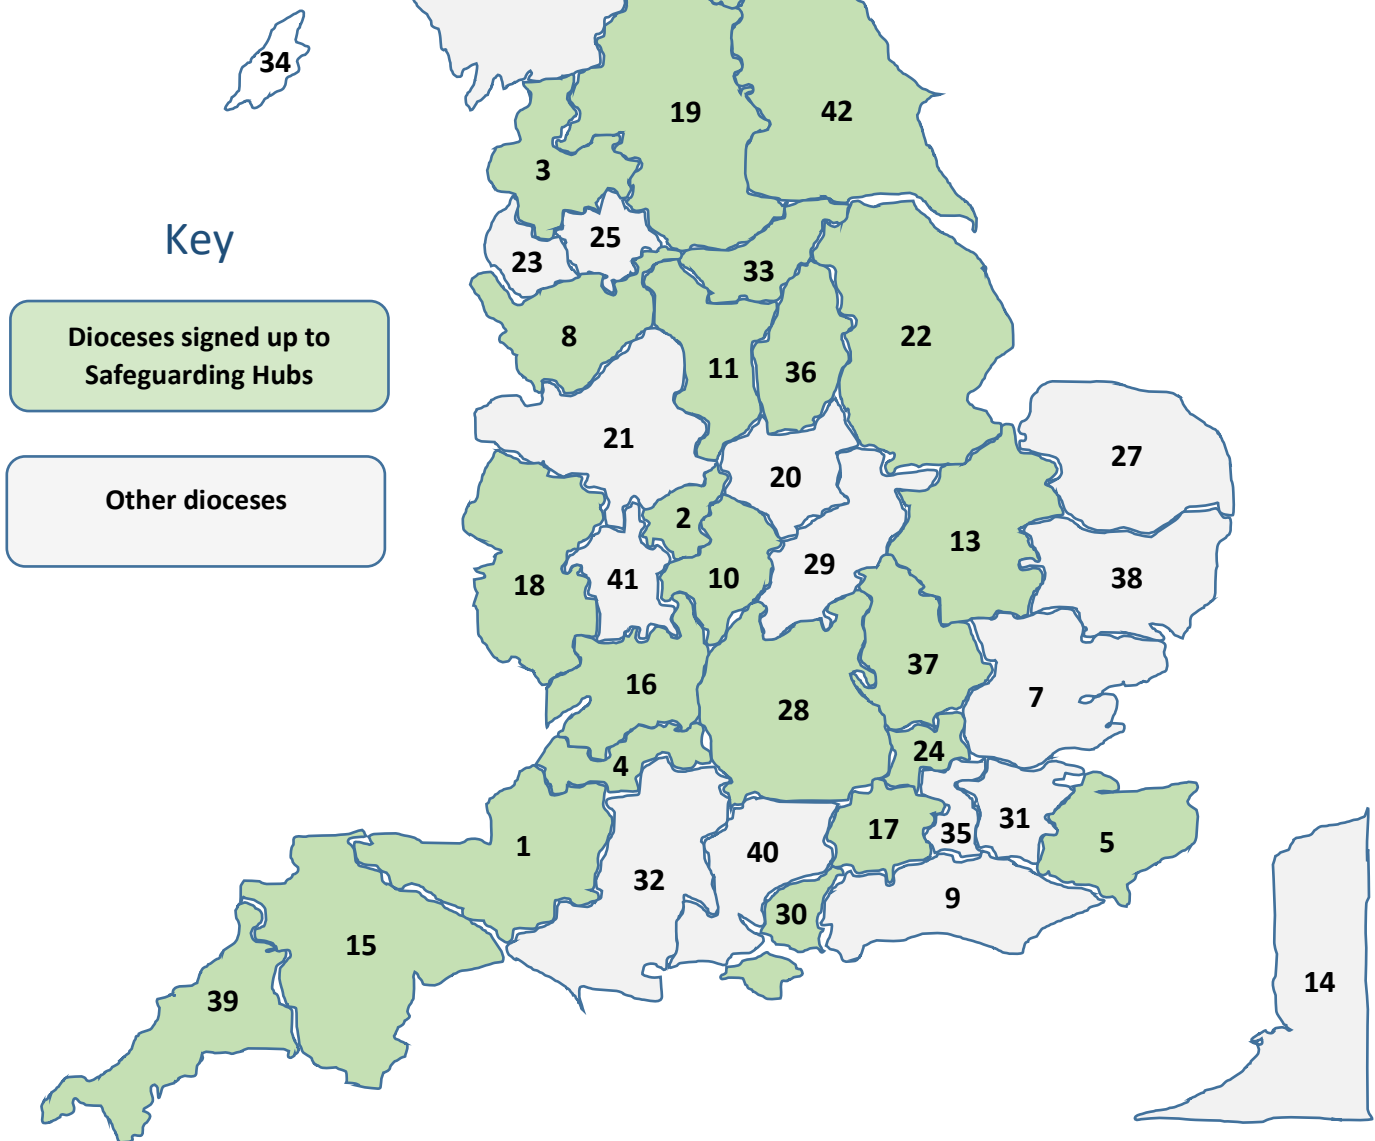

Safeguarding Hubs Diocesan Map

June 2024

Launched in January 2023

- 1 Bath & Wells
- 2 Birmingham
- 3 Blackburn
- 4 Bristol
- 5 Canterbury
- 6 Carlisle
- 7 Chelmsford
- 8 Chester
- 9 Chichester
- 10 Coventry
- 11 Derby
- 12 Durham
- 13 Ely
- 14 Europe

- 15 Exeter
- 16 Gloucester
- 17 Guildford
- 18 Hereford
- 19 Leeds
- 20 Leicester
- 21 Lichfield
- 22 Lincoln
- 23 Liverpool
- 24 London
- 25 Manchester
- 26 Newcastle
- 27 Norwich
- 28 Oxford

- 29 Peterborough
- 30 Portsmouth
- 31 Rochester
- 32 Salisbury
- 33 Sheffield
- 34 Sodor & Man
- 35 Southwark
- 36 Southwell & Nottingham
- 37 St Albans
- 38 St Eds & Ips
- 39 Truro
- 40 Winchester
- 41 Worcester
- 42 York