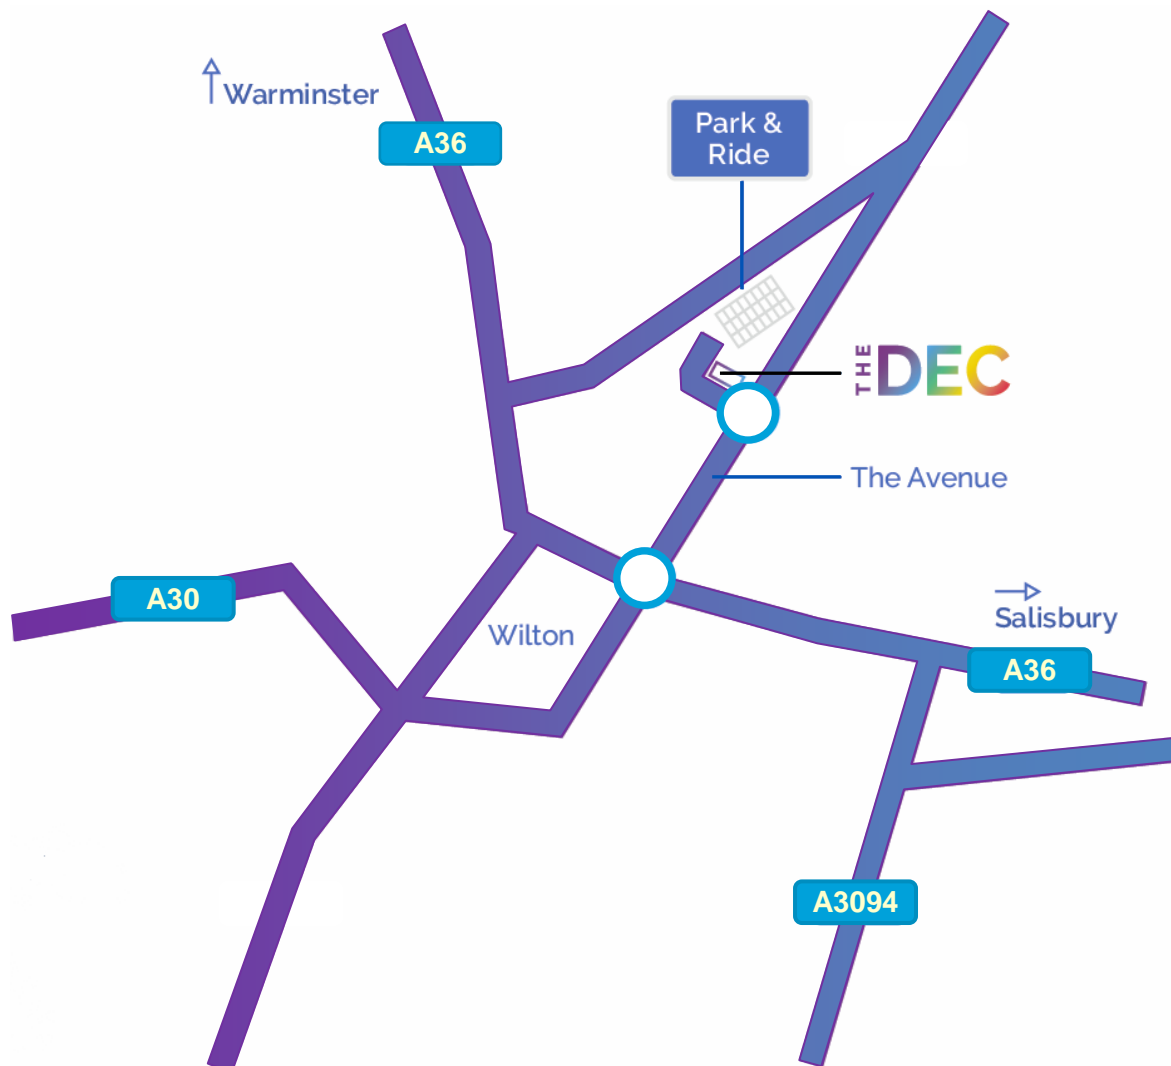

Directions to the DEC

The Diocesan Education Centre, The Avenue, Wilton SP2 0FG. Tel: 01722 746942

Via A36 from Salisbury

Follow the signs to Warminster. At the Wilton roundabout, turn right and head up The Avenue. Turn left at the mini roundabout and immediately turn right into the DEC car park.

Via A303

Turn onto the A360 (signposted Salisbury) and drive 5½ miles before turning right at the crossroads (signposted Wilton) down the hill for 1¼ miles. Turn right at the mini roundabout and immediately turn right into the DEC car park.

Via A36 from the west

Follow signs to Salisbury through Wilton to the town roundabout. Turn left and head up The Avenue. Turn left at the mini roundabout and immediately turn right into the DEC car park.

Via A30 from the west

Drive through Wilton town centre to the A36 roundabout. Take the second exit straight ahead and head up The Avenue. Turn left at the mini roundabout and immediately turn right into the DEC car park.

From the South West (via A354)

Follow signs to Salisbury, continue past the race course and join the A3094 (Netherhampton Road). Keep left, heading for Wilton. Turn left at the traffic lights and drive towards Wilton. At the Wilton roundabout, turn right and head up The Avenue. Turn left at the mini roundabout and immediately turn right into the DEC car park.

From the South (via A338)

After entering Salisbury (Downton Road), bear left at the traffic lights, joining the A3094 heading for Harnham. Continue on this road for 1½ miles past Netherhampton, bearing sharp right to Wilton. Turn left at the traffic lights and drive towards Wilton. At the Wilton roundabout, turn right and head up The Avenue. Turn left at the mini roundabout and immediately turn right into the DEC car park.