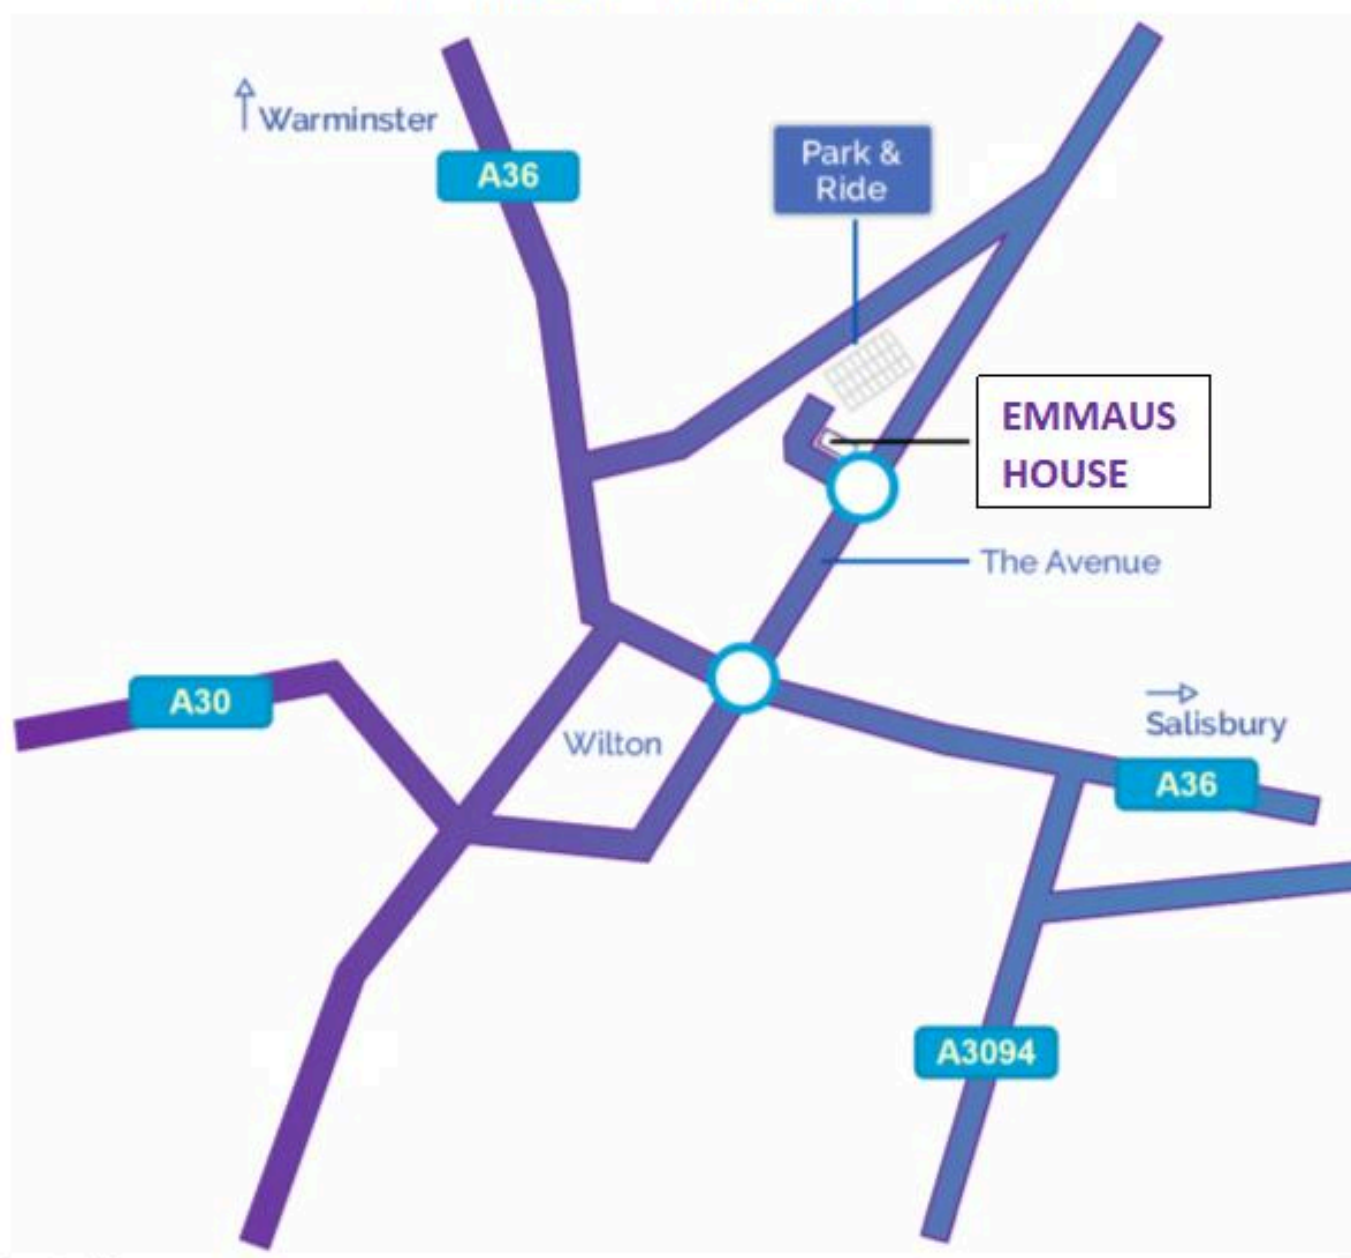

Directions to Emmaus House

The Avenue, Wilton SP2 0FG

Please note:

When travelling to conferences please note:

Emmaus House (formally the Diocesan Education Centre) is in Wilton on the outskirts of Salisbury. Please be advised there is another Emmaus House in Salisbury, in the city centre.

Please use or the postcode SP2 0FG or alternatively follow signs for Wilton Park & Ride we are situated next door. If you are not able to locate our postcode on your SAT NAV please use SP2 0BT.

If you need assistance, please do not hesitate to call us on 07769380529

Please click [here](#) to contact us for further information