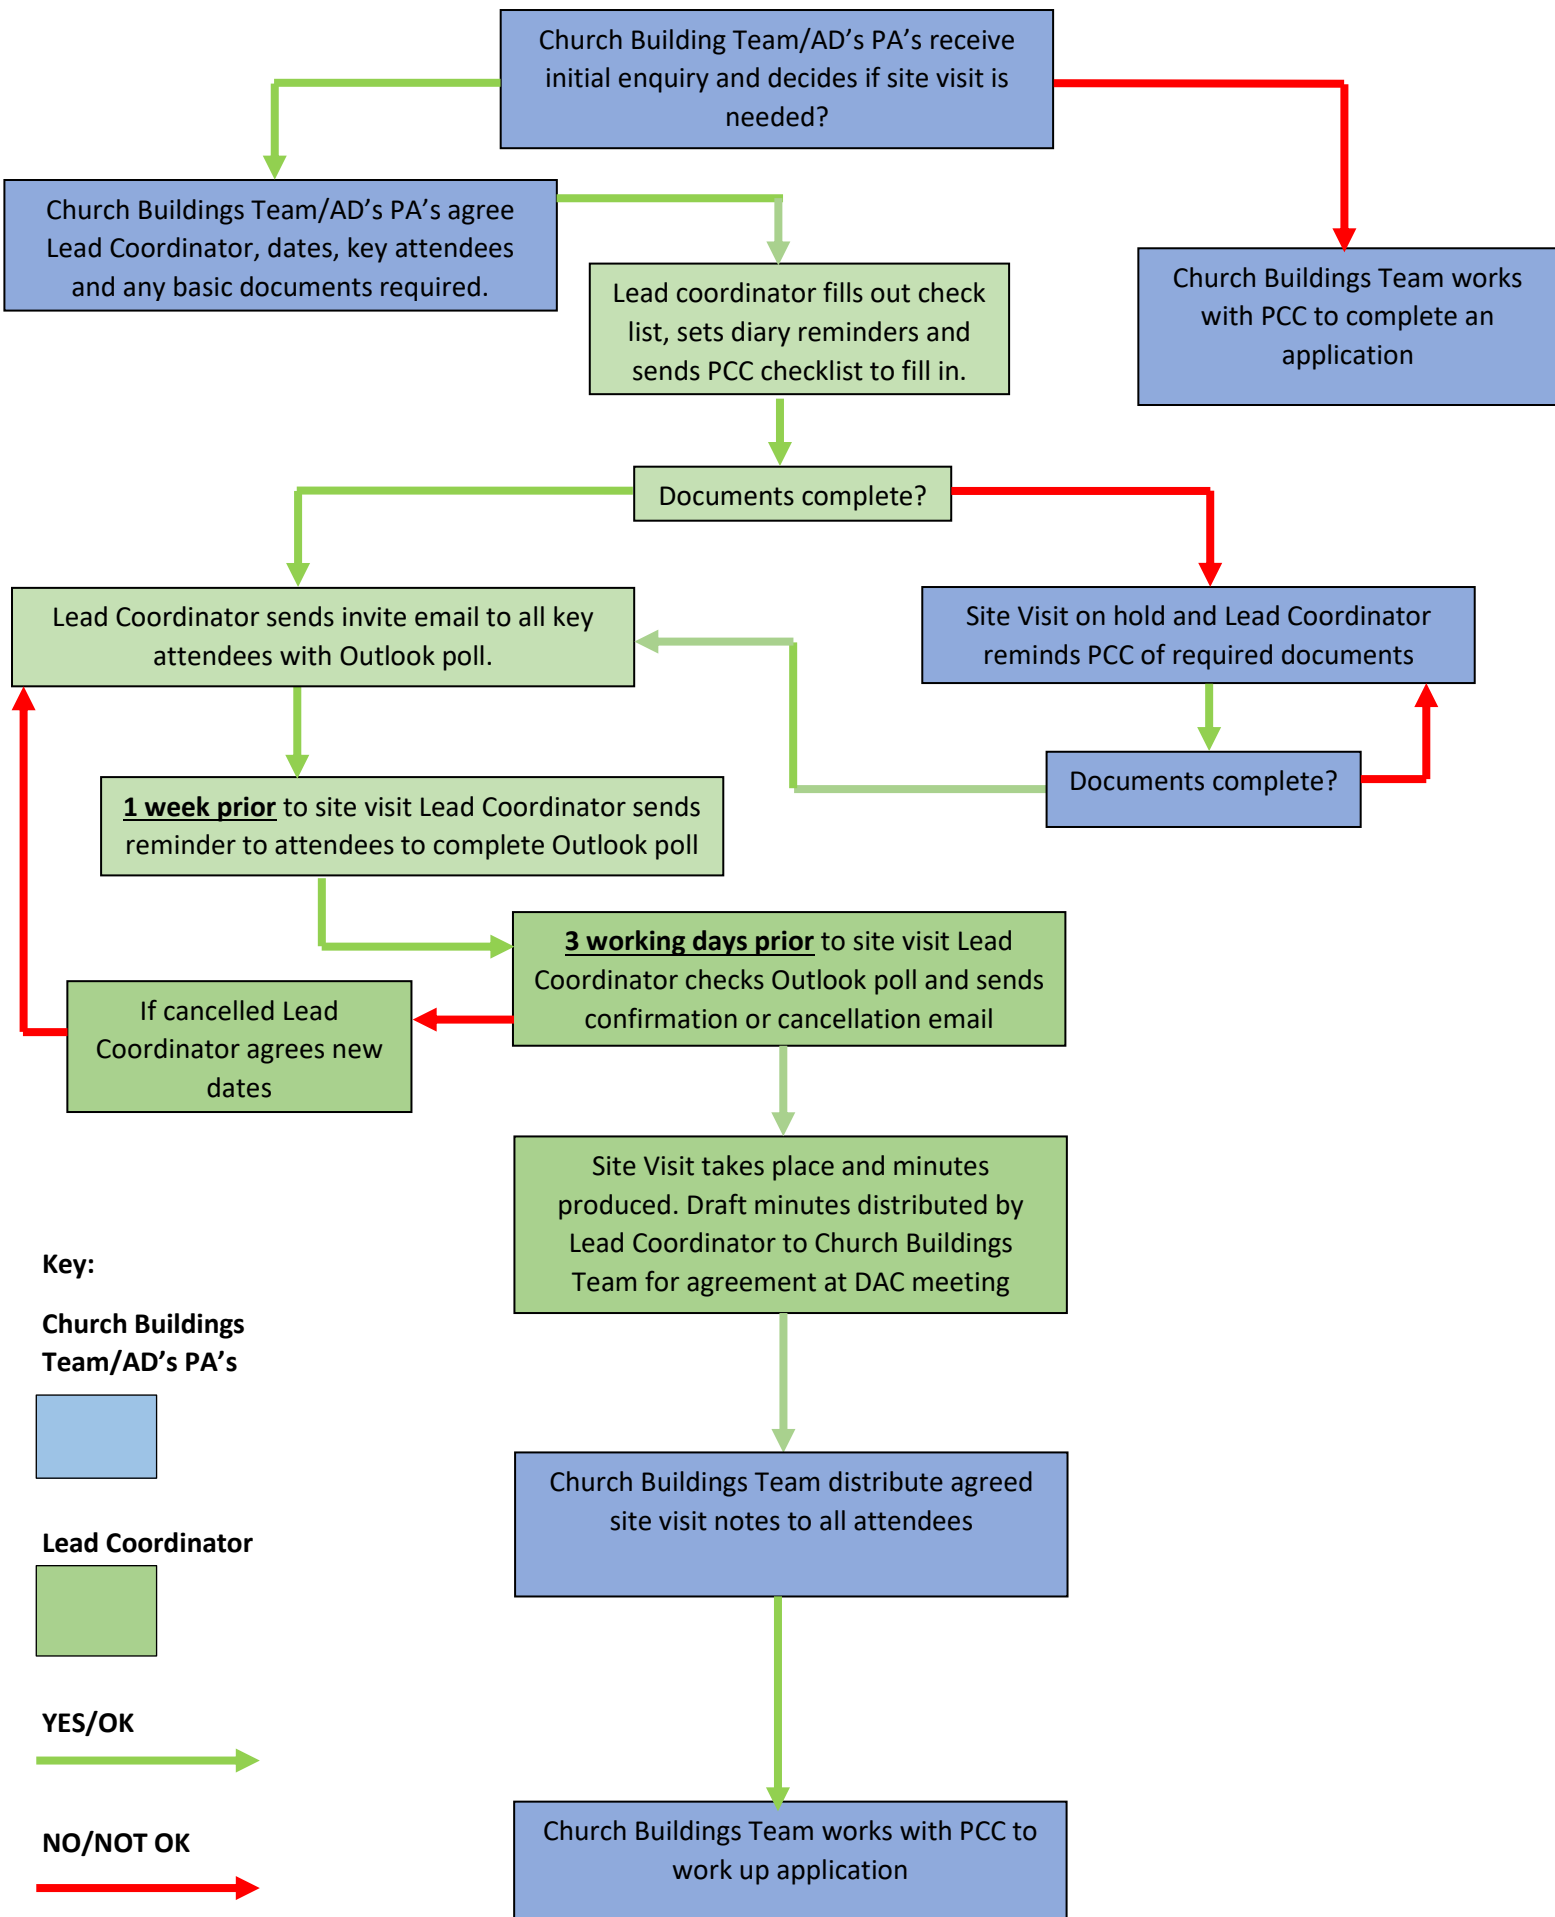

Decision tree for the organising of DAC site visits

Key:

Church Buildings Team/AD's PA's

Lead Coordinator

YES/OK

NO/NOT OK