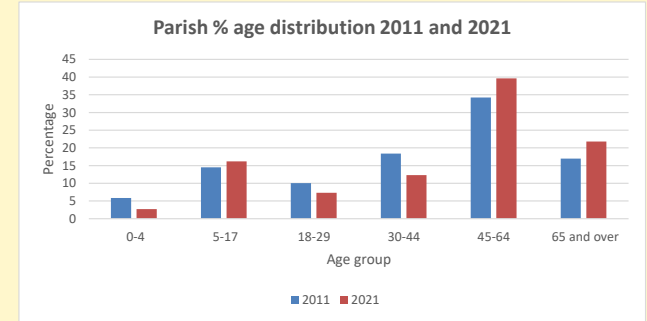

### Children and Young People

In your parish of **162** people

2.7 % are aged 0-4

3.8 % are aged 5-9

5.4 % are aged 10-14

That is a total of **19** children and young people

In 2023 your child average weekly attendance was **7**