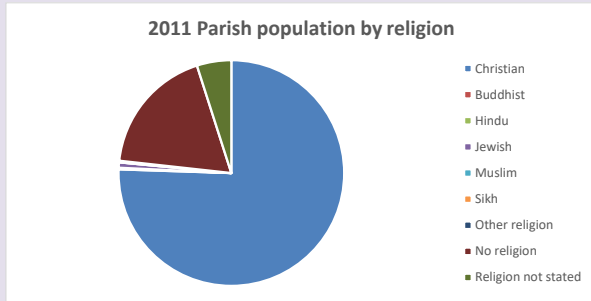

Religion of those in your parish

Your parish population in 2021 was 162

In 2021 56.1% said they are Christian. That is 91 people. In your parish your average weekly attendance is 26