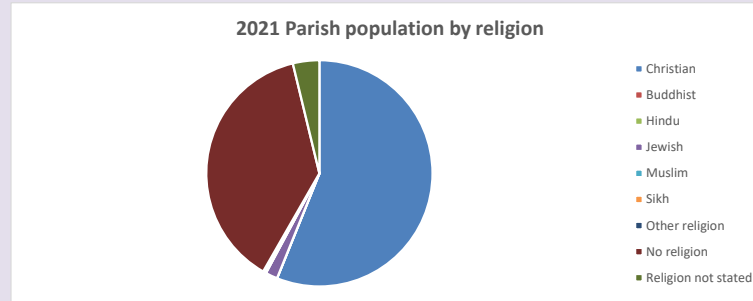

Religion of those in your parish

Your parish population in 2021 was 162

In 2021 56.1% said they are Christian. That is 91 people. In your parish your average weekly attendance is 26