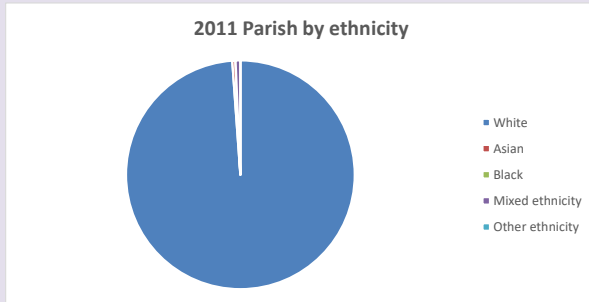

Ethnicity of those in your parish

Thoughts to ponder:

What has surprised you in these tables and charts?

Does your congregation(s) reflect the age and ethnic mix of your parish?

Where are those who have identified as Christians who do not attend your church(es)? Do you have other Christian denomination churches in your parish?

How might this influence your mission plans?

This dashboard contains figures as submitted by churches currently in the parish

Attendance statistics: taken from annual Statistics for Mission returns.

Average weekly attendance: attendance at Sunday and midweek church services & fresh expressions in October.