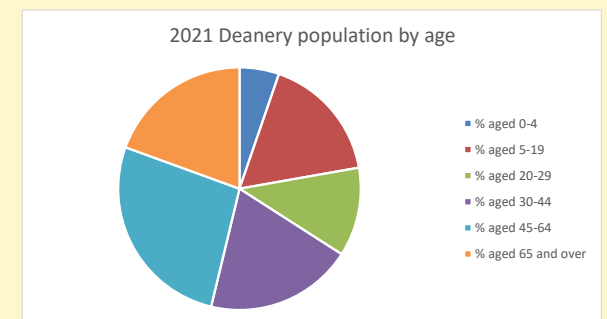

### Children and Young People

In your parish of **162** people

2.7 % are aged 0-4

3.8 % are aged 5-9

5.4 % are aged 10-14

That is a total of **19** children and young people

In 2023 your child average weekly attendance was **7**