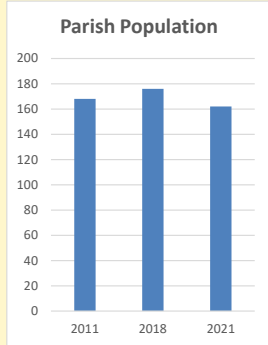

### Children and Young People

In your parish of **162** people

2.7 % are aged 0-4

3.8 % are aged 5-9

5.4 % are aged 10-14

That is a total of **19** children and young people

In 2023 your child average weekly attendance was **7**