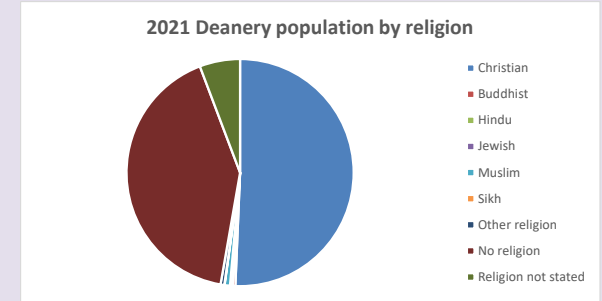

Religion of those in your parish

Your parish population in 2021 was 162

In 2021 56.1% said they are Christian. That is 91 people. In your parish your average weekly attendance is 26