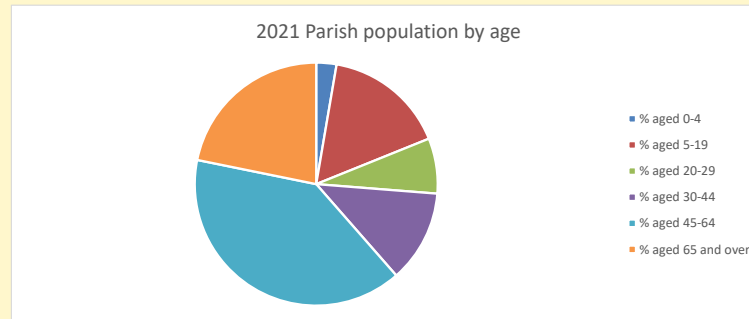

### Children and Young People

In your parish of **162** people

2.7 % are aged 0-4

3.8 % are aged 5-9

5.4 % are aged 10-14

That is a total of **19** children and young people

In 2023 your child average weekly attendance was **7**

NB different age groups: 5-17 in 2011, 5-19 in 2021

Parish code: 270239

Number of churches in parish (2022): 2

For more detailed census & deprivation info: see <http://arcg.is/1RaS4CS>

<https://www.churchofengland.org/researchandstats>