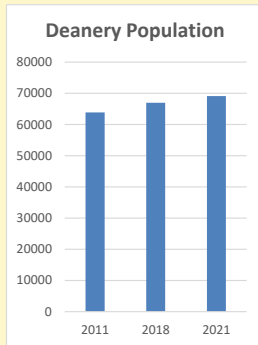

### Children and Young People

In your parish of **162** people

2.7 % are aged 0-4

3.8 % are aged 5-9

5.4 % are aged 10-14

That is a total of **19** children and young people

In 2023 your child average weekly attendance was **7**

NB different age groups: 5-17 in 2011, 5-19 in 2021

Parish code: 270239

Number of churches in parish (2022): 2

For more detailed census & deprivation info: see <http://arcg.is/1RaS4CS>

<https://www.churchofengland.org/researchandstats>