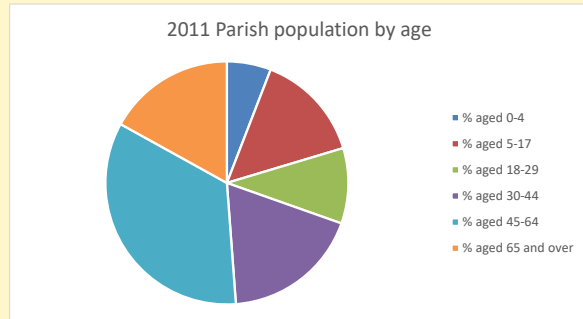

### Children and Young People

In your parish of **162** people

2.7 % are aged 0-4

3.8 % are aged 5-9

5.4 % are aged 10-14

That is a total of **19** children and young people

In 2023 your child average weekly attendance was **7**