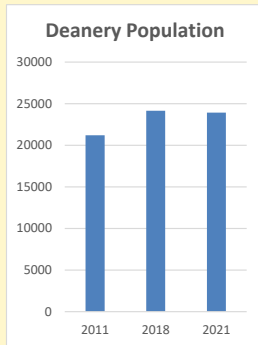

4.7 % are aged 10-14

That is a total of 47 children and young people

In 2023 your child average weekly attendance was 0

NB different age groups: 5-17 in 2011, 5-19 in 2021

Parish code: 270628

Number of churches in parish (2022): 1