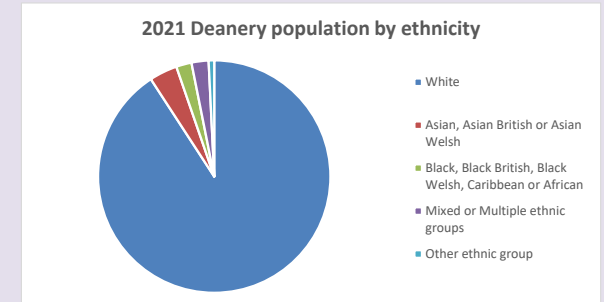

Ethnicity of those in your parish

Thoughts to ponder:

What has surprised you in these tables and charts?

Does your congregation(s) reflect the age and ethnic mix of your parish?

Where are those who have identified as Christians who do not attend your church(es)? Do you have other Christian denomination churches in your parish?

How might this influence your mission plans?

This dashboard contains figures as submitted by churches currently in the parish

Attendance statistics: taken from annual Statistics for Mission returns.

Average weekly attendance: attendance at Sunday and midweek church services & fresh expressions in October.