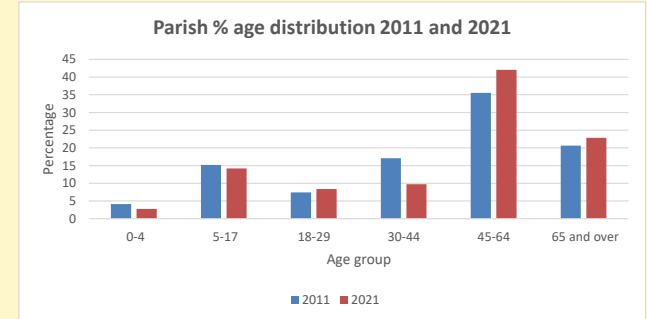

4.7 % are aged 10-14

That is a total of 47 children and young people

In 2023 your child average weekly attendance was 0

NB different age groups: 5-17 in 2011, 5-19 in 2021

Parish code: 270628

Number of churches in parish (2022): 1