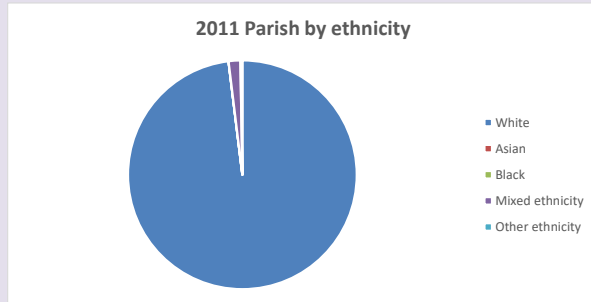

Ethnicity of those in your parish

Thoughts to ponder:

What has surprised you in these tables and charts?

Does your congregation(s) reflect the age and ethnic mix of your parish?

Where are those who have identified as Christians who do not attend your church(es)? Do you have other Christian denomination churches in your parish?

How might this influence your mission plans?

This dashboard contains figures as submitted by churches currently in the parish

Attendance statistics: taken from annual Statistics for Mission returns.

Average weekly attendance: attendance at Sunday and midweek church services & fresh expressions in October.