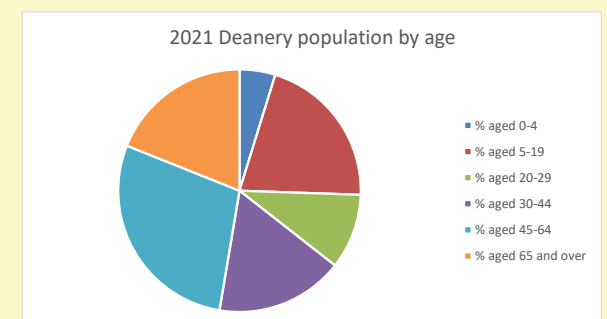

4.7 % are aged 10-14

That is a total of 47 children and young people

In 2023 your child average weekly attendance was 0

NB different age groups: 5-17 in 2011, 5-19 in 2021

Parish code: 270628

Number of churches in parish (2022): 1