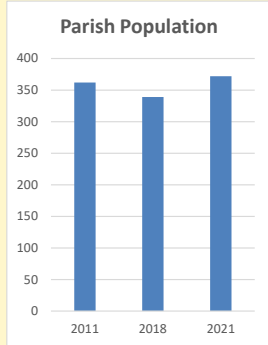

4.7 % are aged 10-14

That is a total of 47 children and young people

In 2023 your child average weekly attendance was 0

NB different age groups: 5-17 in 2011, 5-19 in 2021

Parish code: 270628

Number of churches in parish (2022): 1