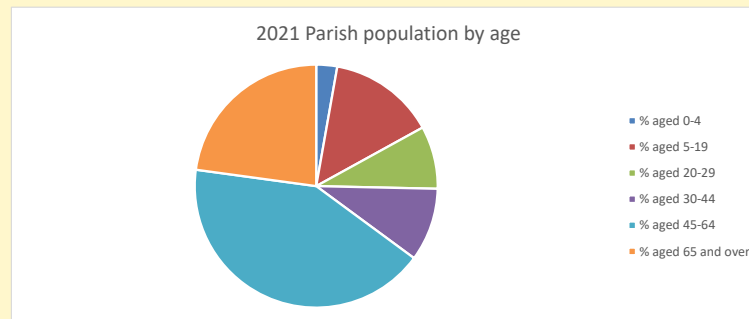

4.7 % are aged 10-14

That is a total of 47 children and young people

In 2023 your child average weekly attendance was 0

NB different age groups: 5-17 in 2011, 5-19 in 2021

Parish code: 270628

Number of churches in parish (2022): 1