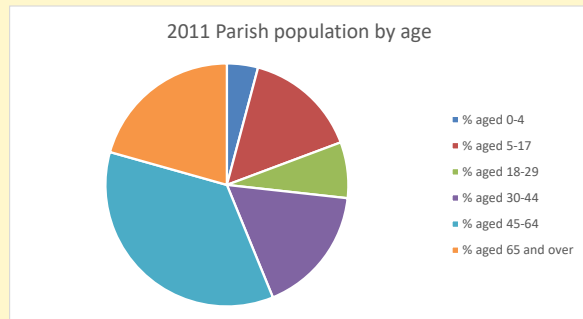

4.7 % are aged 10-14

That is a total of 47 children and young people

In 2023 your child average weekly attendance was 0

NB different age groups: 5-17 in 2011, 5-19 in 2021

Parish code: 270628

Number of churches in parish (2022): 1