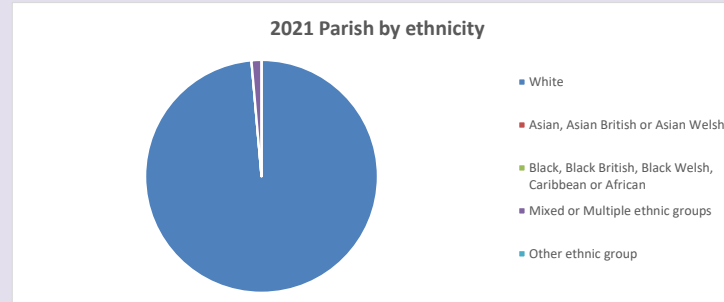

Ethnicity of those in your parish

Thoughts to ponder:

What has surprised you in these tables and charts?

Does your congregation(s) reflect the age and ethnic mix of your parish?

Where are those who have identified as Christians who do not attend your church(es)? Do you have other Christian denomination churches in your parish?

How might this influence your mission plans?

This dashboard contains figures as submitted by churches currently in the parish

Attendance statistics: taken from annual Statistics for Mission returns.

Average weekly attendance: attendance at Sunday and midweek church services & fresh expressions in October.