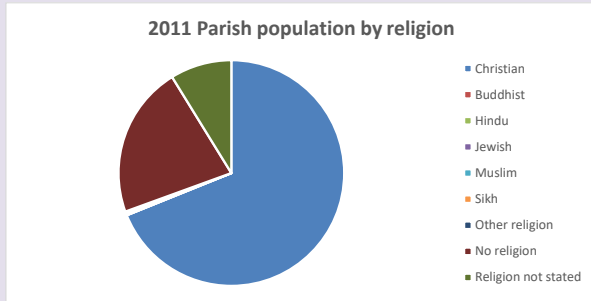

Religion of those in your parish

Your parish population in 2021 was 372

In 2021 51.5% said they are Christian. That is 192 people. In your parish your average weekly attendance is 3