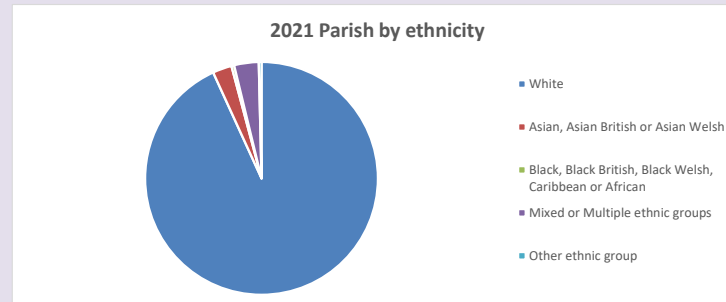

Ethnicity of those in your parish

Thoughts to ponder:

What has surprised you in these tables and charts?

Does your congregation(s) reflect the age and ethnic mix of your parish?

Where are those who have identified as Christians who do not attend your church(es)? Do you have other Christian denomination churches in your parish?

How might this influence your mission plans?

This dashboard contains figures as submitted by churches currently in the parish

Attendance statistics: taken from annual Statistics for Mission returns.

Average weekly attendance: attendance at Sunday and midweek church services & fresh expressions in October.