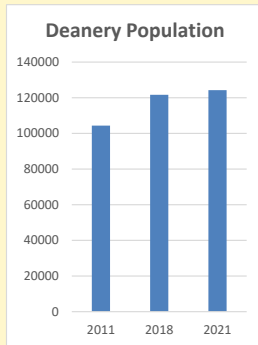

6.5 % are aged 10-14

That is a total of **60** children and young people

In 2023 your child average weekly attendance was **2**

NB different age groups: 5-17 in 2011, 5-19 in 2021

Parish code: 270681

Number of churches in parish (2022): 1