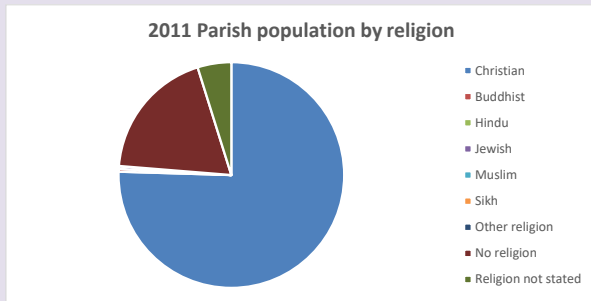

Religion of those in your parish

Your parish population in 2021 was 263

In 2021 56.3% said they are Christian. That is 148 people. In your parish your average weekly attendance is 10