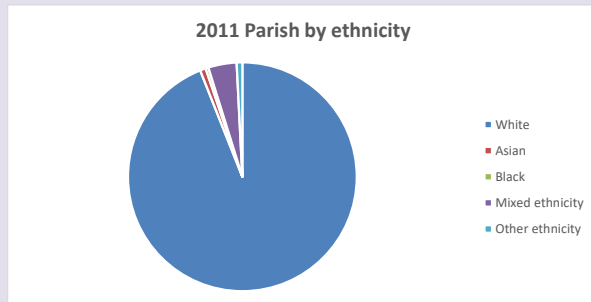

Ethnicity of those in your parish

Thoughts to ponder:

What has surprised you in these tables and charts?

Does your congregation(s) reflect the age and ethnic mix of your parish?

Where are those who have identified as Christians who do not attend your church(es)? Do you have other Christian denomination churches in your parish?

How might this influence your mission plans?

This dashboard contains figures as submitted by churches currently in the parish

Attendance statistics: taken from annual Statistics for Mission returns.

Average weekly attendance: attendance at Sunday and midweek church services & fresh expressions in October.