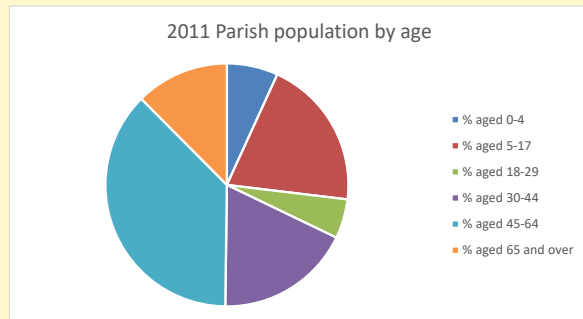

Deprivation Rank

2019 **8,707**

As at Jan 2024. 1=most deprived parish in the Church of England, 12,307=least deprived

Children and Young People

In your parish of **263** people

3.4 % are aged 0-4

12.9 % are aged 5-9

6.5 % are aged 10-14

That is a total of **60** children and young people

In 2023 your child average weekly attendance was **2**

NB different age groups: 5-17 in 2011, 5-19 in 2021

Parish code: 270681

Number of churches in parish (2022): 1