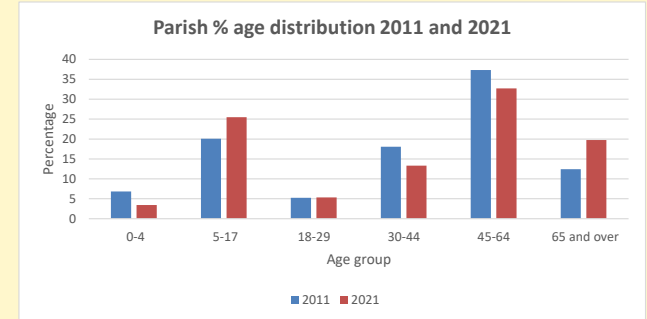

6.5 % are aged 10-14

That is a total of **60** children and young people

In 2023 your child average weekly attendance was **2**

NB different age groups: 5-17 in 2011, 5-19 in 2021

Parish code: 270681

Number of churches in parish (2022): 1