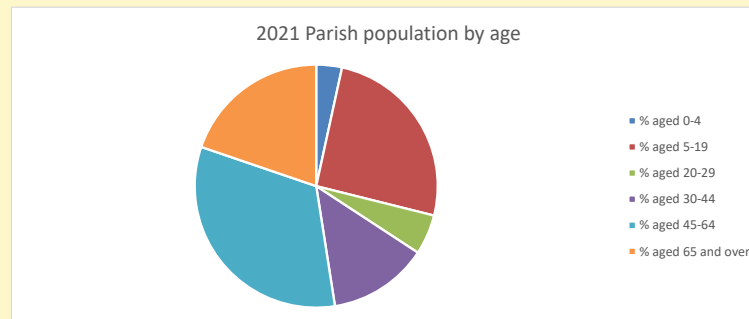

6.5 % are aged 10-14

That is a total of **60** children and young people

In 2023 your child average weekly attendance was **2**

NB different age groups: 5-17 in 2011, 5-19 in 2021

Parish code: 270681

Number of churches in parish (2022): 1