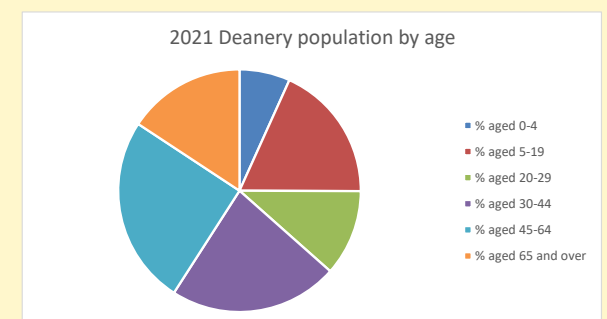

6.5 % are aged 10-14

That is a total of **60** children and young people

In 2023 your child average weekly attendance was **2**

NB different age groups: 5-17 in 2011, 5-19 in 2021

Parish code: 270681

Number of churches in parish (2022): 1