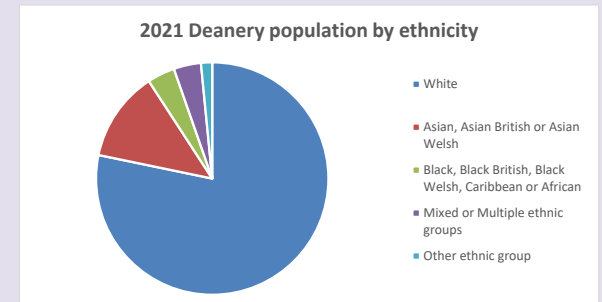

Ethnicity of those in your parish

Thoughts to ponder:

What has surprised you in these tables and charts?

Does your congregation(s) reflect the age and ethnic mix of your parish?

Where are those who have identified as Christians who do not attend your church(es)? Do you have other Christian denomination churches in your parish?

How might this influence your mission plans?

This dashboard contains figures as submitted by churches currently in the parish

Attendance statistics: taken from annual Statistics for Mission returns.

Average weekly attendance: attendance at Sunday and midweek church services & fresh expressions in October.