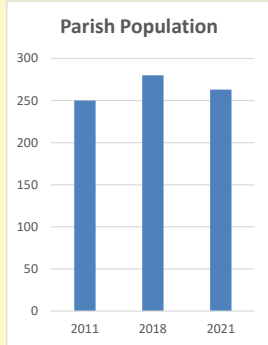

6.5 % are aged 10-14

That is a total of **60** children and young people

In 2023 your child average weekly attendance was **2**

NB different age groups: 5-17 in 2011, 5-19 in 2021

Parish code: 270681

Number of churches in parish (2022): 1