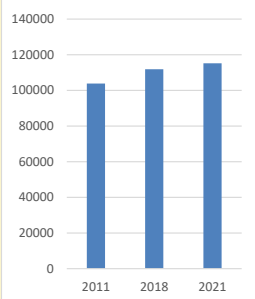

### Children and Young People

In your parish of **8610** people  
 4.3 % are aged 0-4  
 5.8 % are aged 5-9  
 8.0 % are aged 10-14

That is a total of **1563**  
 children and young people

In 2023 your child average  
 weekly attendance was **15**

Parish Population

Deanery Population

Parish % age distribution 2011 and 2021

2011 Parish population by age

2021 Parish population by age

NB different age groups: 5-17 in 2011, 5-19 in 2021

2021 Deanery population by age