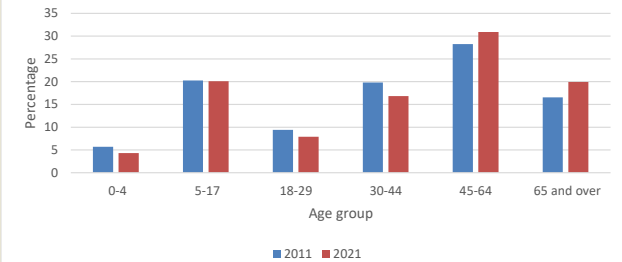

### Children and Young People

In your parish of **8610** people  
 4.3 % are aged 0-4  
 5.8 % are aged 5-9  
 8.0 % are aged 10-14

That is a total of **1563**  
 children and young people

In 2023 your child average  
 weekly attendance was **15**

Parish Population

Deanery Population

Parish % age distribution 2011 and 2021

2011 Parish population by age

2021 Parish population by age

NB different age groups: 5-17 in 2011, 5-19 in 2021

2021 Deanery population by age