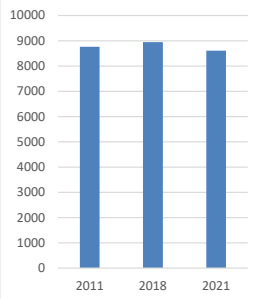

Census Dashboard for the parish of Ascot Heath in the Deanery of BRACKNELL

Parish population, Census and deprivation summary

Population of parish and deanery

2011, 2018 and 2021

	Parish	Deanery
2011	8764	103874
2018	8944	111889
2021	8610	115182

Deprivation Rank

2019 12,079

As at Jan 2024. 1=most deprived parish in the Church of England, 12,307=least deprived

Children and Young People

In your parish of **8610** people
4.3 % are aged 0-4
5.8 % are aged 5-9
8.0 % are aged 10-14

That is a total of **1563**
children and young people

In 2023 your child average
weekly attendance was **15**

Parish Population