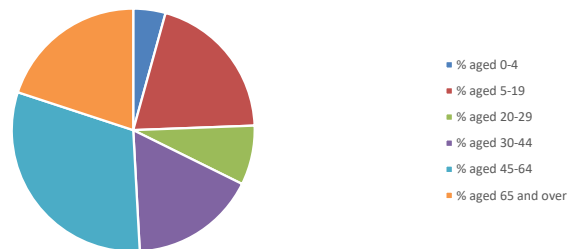

Parish Population

Deanery Population

Parish % age distribution 2011 and 2021

2011 Parish population by age

2021 Parish population by age

NB different age groups: 5-17 in 2011, 5-19 in 2021

2021 Deanery population by age