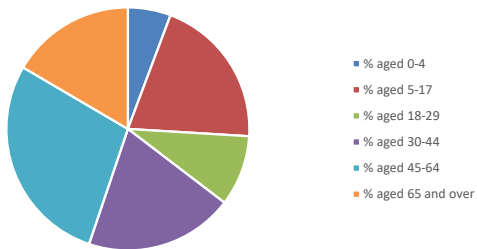

Parish Population

Deanery Population

Parish % age distribution 2011 and 2021

2011 Parish population by age

2021 Parish population by age

NB different age groups: 5-17 in 2011, 5-19 in 2021

2021 Deanery population by age