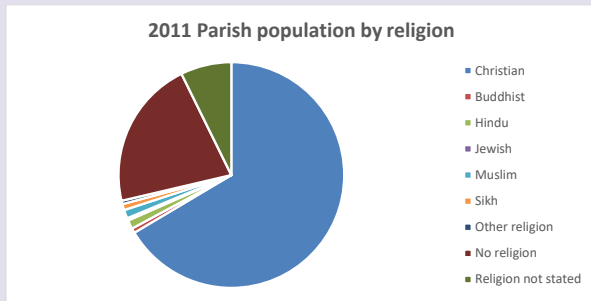

Religion of those in your parish

Your parish population in 2021 was 8610

In 2021 54.7% said they are Christian. That is 4707 people. In your parish your average weekly attendance is 120