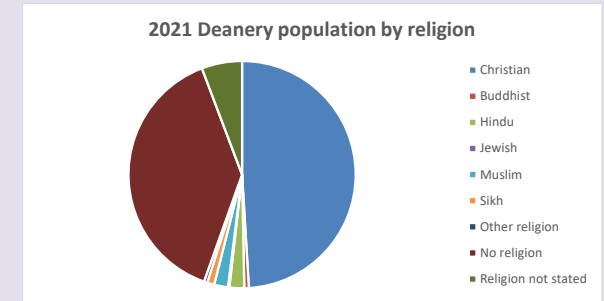

Religion of those in your parish

Your parish population in 2021 was 8610

In 2021 54.7% said they are Christian. That is 4707 people. In your parish your average weekly attendance is 120