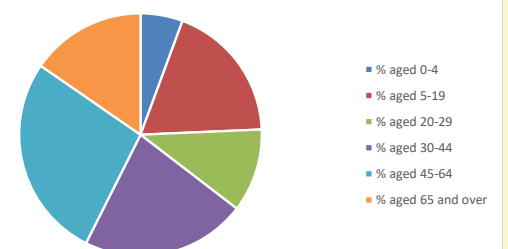

Parish Population

Deanery Population

Parish % age distribution 2011 and 2021

2011 Parish population by age

2021 Parish population by age

NB different age groups: 5-17 in 2011, 5-19 in 2021

2021 Deanery population by age