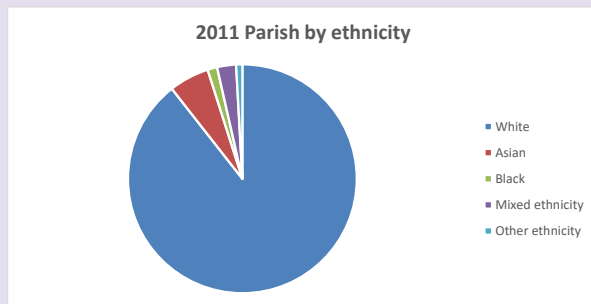

Ethnicity of those in your parish

Thoughts to ponder:

What has surprised you in these tables and charts?

Does your congregation(s) reflect the age and ethnic mix of your parish?

Where are those who have identified as Christians who do not attend your church(es)? Do you have other Christian denomination churches in your parish?

How might this influence your mission plans?

This dashboard contains figures as submitted by churches currently in the parish

Attendance statistics: taken from annual Statistics for Mission returns.

Average weekly attendance: attendance at Sunday and midweek church services & fresh expressions in October.