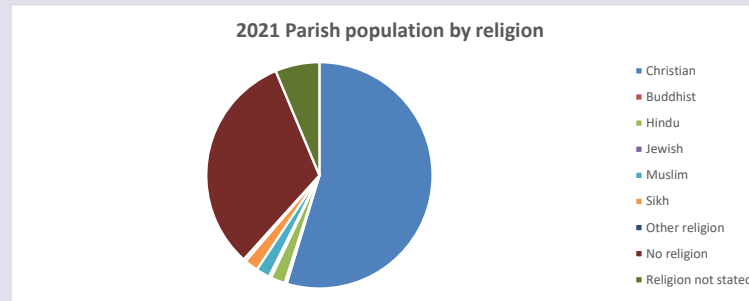

Religion of those in your parish

Your parish population in 2021 was 8610

In 2021 54.7% said they are Christian. That is 4707 people. In your parish your average weekly attendance is 120