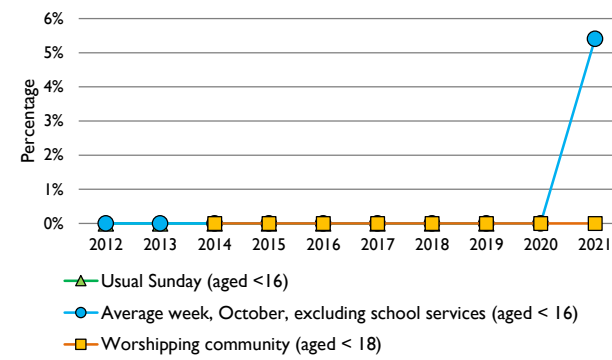

5. Percentage children, 2012-21