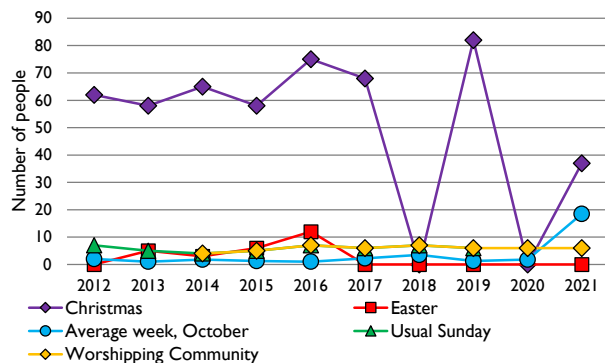

Dashboard for the parish of Whitwell: St Michael & All Angels in the Deanery of RUTLAND

1. Attendance summary, 2012-21

2. Worshipping Community, 2014-21

3. Usual Sunday attendance, 2012-21

4. Average weekly attendance, October, 2012-21

5. Percentage children, 2012-21

6. Baptisms, marriages, & funerals, 2012-21

7. Electoral roll, 2012-21

Parish census and deprivation summary

Parish population (2018): 54

	Parish	Diocese	National
% aged 0-17	16%	23%	21%
% aged 18-44	22%	36%	37%
% aged 45-64	40%	26%	25%
% aged 65 & over	22%	15%	16%
% Christian	73%	60%	59%
% non-Christian religion	0%	6%	9%