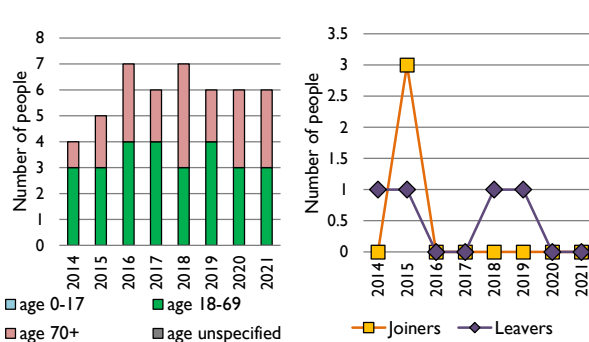

Dashboard for the parish of Whitwell: St Michael & All Angels in the Deanery of RUTLAND

1. Attendance summary, 2012-21

2. Worshipping Community, 2014-21

3. Usual Sunday attendance, 2012-21

4. Average weekly attendance, October, 2012-21

5. Percentage children, 2012-21

6. Baptisms, marriages, & funerals, 2012-21

7. Electoral roll, 2012-21

Parish census and deprivation summary

Parish population (2018): 54

	Parish	Diocese	National
% aged 0-17	16%	23%	21%
% aged 18-44	22%	36%	37%
% aged 45-64	40%	26%	25%
% aged 65 & over	22%	15%	16%
% Christian	73%	60%	59%
% non-Christian religion	0%	6%	9%