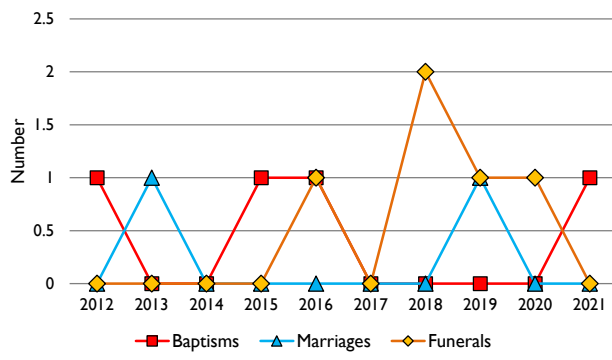

Dashboard for the parish of Whitwell: St Michael & All Angels in the Deanery of RUTLAND

1. Attendance summary, 2012-21

2. Worshipping Community, 2014-21

3. Usual Sunday attendance, 2012-21

4. Average weekly attendance, October, 2012-21

5. Percentage children, 2012-21

6. Baptisms, marriages, & funerals, 2012-21

7. Electoral roll, 2012-21

Parish census and deprivation summary

Parish population (2018): 54

	Parish	Diocese	National
% aged 0-17	16%	23%	21%
% aged 18-44	22%	36%	37%
% aged 45-64	40%	26%	25%
% aged 65 & over	22%	15%	16%
% Christian	73%	60%	59%
% non-Christian religion	0%	6%	9%