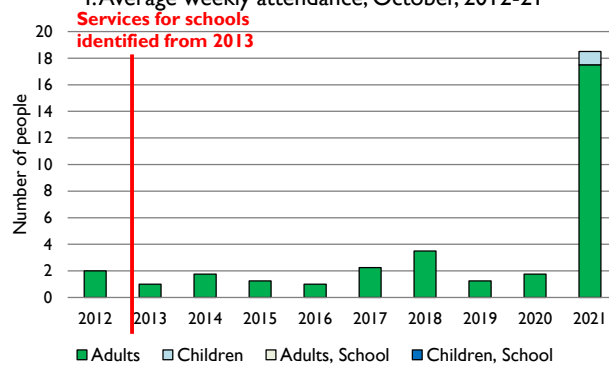

Dashboard for the parish of Whitwell: St Michael & All Angels in the Deanery of RUTLAND

1. Attendance summary, 2012-21

2. Worshipping Community, 2014-21

3. Usual Sunday attendance, 2012-21

4. Average weekly attendance, October, 2012-21

5. Percentage children, 2012-21

6. Baptisms, marriages, & funerals, 2012-21

7. Electoral roll, 2012-21

Parish census and deprivation summary

Parish population (2018): 54

	Parish	Diocese	National
% aged 0-17	16%	23%	21%
% aged 18-44	22%	36%	37%
% aged 45-64	40%	26%	25%
% aged 65 & over	22%	15%	16%
% Christian	73%	60%	59%
% non-Christian religion	0%	6%	9%