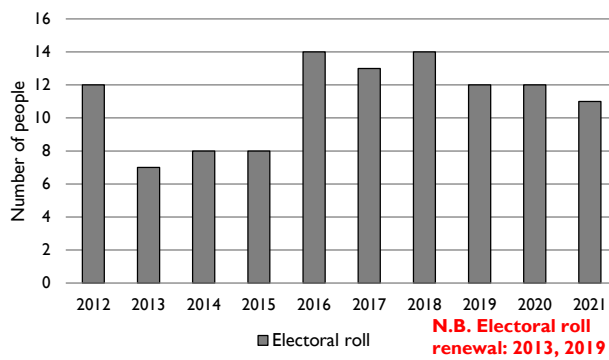

7. Electoral roll, 2012-21

Parish census and deprivation summary

Parish population (2018): 54

	Parish	Diocese	National
% aged 0-17	16%	23%	21%
% aged 18-44	22%	36%	37%
% aged 45-64	40%	26%	25%
% aged 65 & over	22%	15%	16%
% Christian	73%	60%	59%
% non-Christian religion	0%	6%	9%

Parish deprivation rank (IMD, 2019): 8188

(1=most deprived parish in the Church of England, 12,307=least deprived)

For more detailed census & deprivation info: see <http://arcg.is/1RaS4CS>

<https://www.churchofengland.org/researchandstats>

and <http://www2.cuf.org.uk/poverty-england/poverty-map>

Number of churches in parish (2022): 1

Parish code: 280381

Variations in attendance from year to year may be the result of changes in the number of churches that submitted returns, or changes in parish/benefice structure.

Number of churches included in returns: 2012 1; 2013 1; 2014 1; 2015 1; 2016 1; 2017 1; 2018 1; 2019 1; 2020 1; 2021 1.

Produced by the Research and Statistics Unit, Church House, Great Smith Street, London SW1P 3AZ. Date of production: 25/5/22.

Every effort has been made to ensure that data are reliable. We would be pleased to be notified of any significant errors or omissions by email to statistics.unit@churchofengland.org

Follow us on Twitter:

@cofestats

Research and Statistics