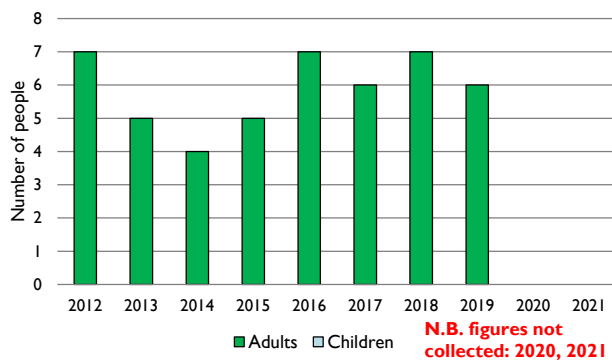

Dashboard for the parish of Whitwell: St Michael & All Angels in the Deanery of RUTLAND

1. Attendance summary, 2012-21

2. Worshipping Community, 2014-21

3. Usual Sunday attendance, 2012-21

4. Average weekly attendance, October, 2012-21