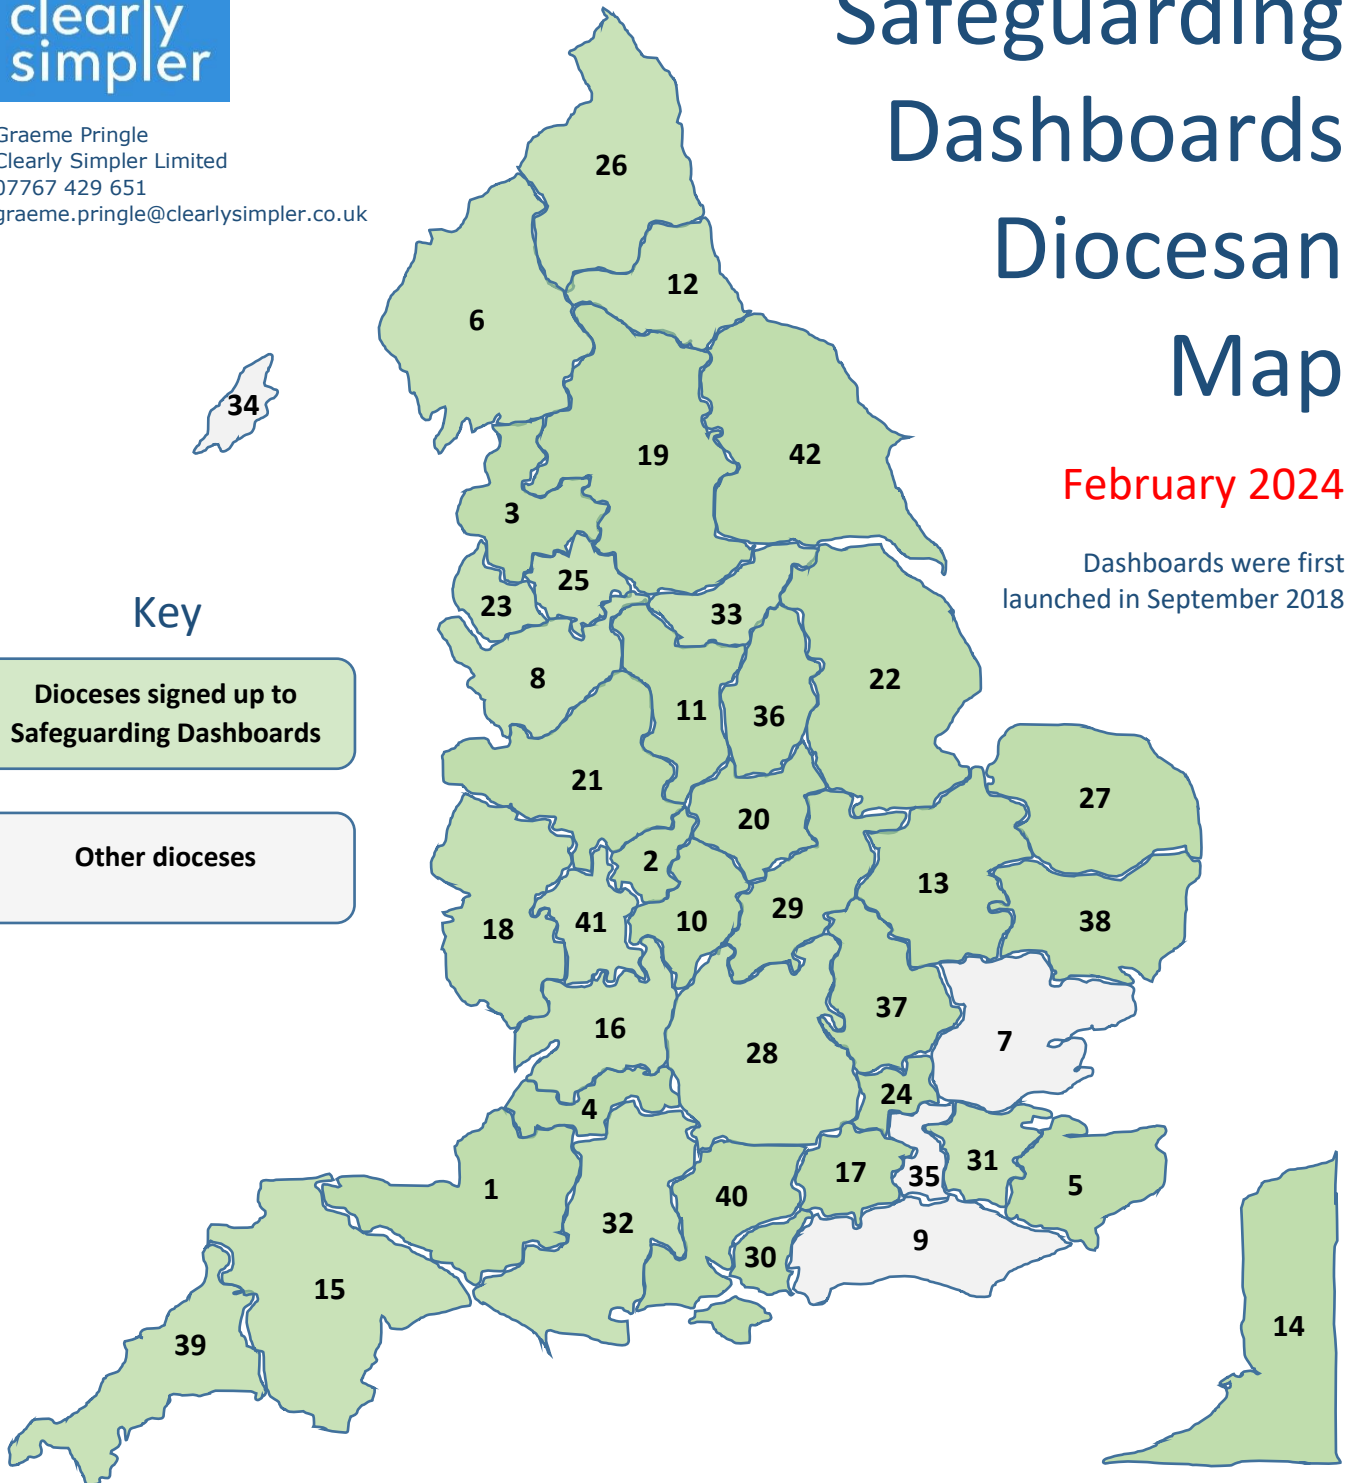

# Safeguarding Dashboards Diocesan Map

February 2024

Dashboards were first  
launched in September 2018

## Key

Dioceses signed up to  
Safeguarding Dashboards

Other dioceses

1 Bath & Wells  
2 Birmingham  
3 Blackburn  
4 Bristol  
5 Canterbury  
6 Carlisle  
7 Chelmsford  
8 Chester  
9 Chichester  
10 Coventry  
11 Derby  
12 Durham  
13 Ely  
14 Europe

15 Exeter  
16 Gloucester  
17 Guildford  
18 Hereford  
19 Leeds  
20 Leicester  
21 Lichfield  
22 Lincoln  
23 Liverpool  
24 London  
25 Manchester  
26 Newcastle  
27 Norwich  
28 Oxford

29 Peterborough  
30 Portsmouth  
31 Rochester  
32 Salisbury  
33 Sheffield  
34 Sodor & Man  
35 Southwark  
36 Southwell & Nottingham  
37 St Albans  
38 St Eds & Ips  
39 Truro  
40 Winchester  
41 Worcester  
42 York