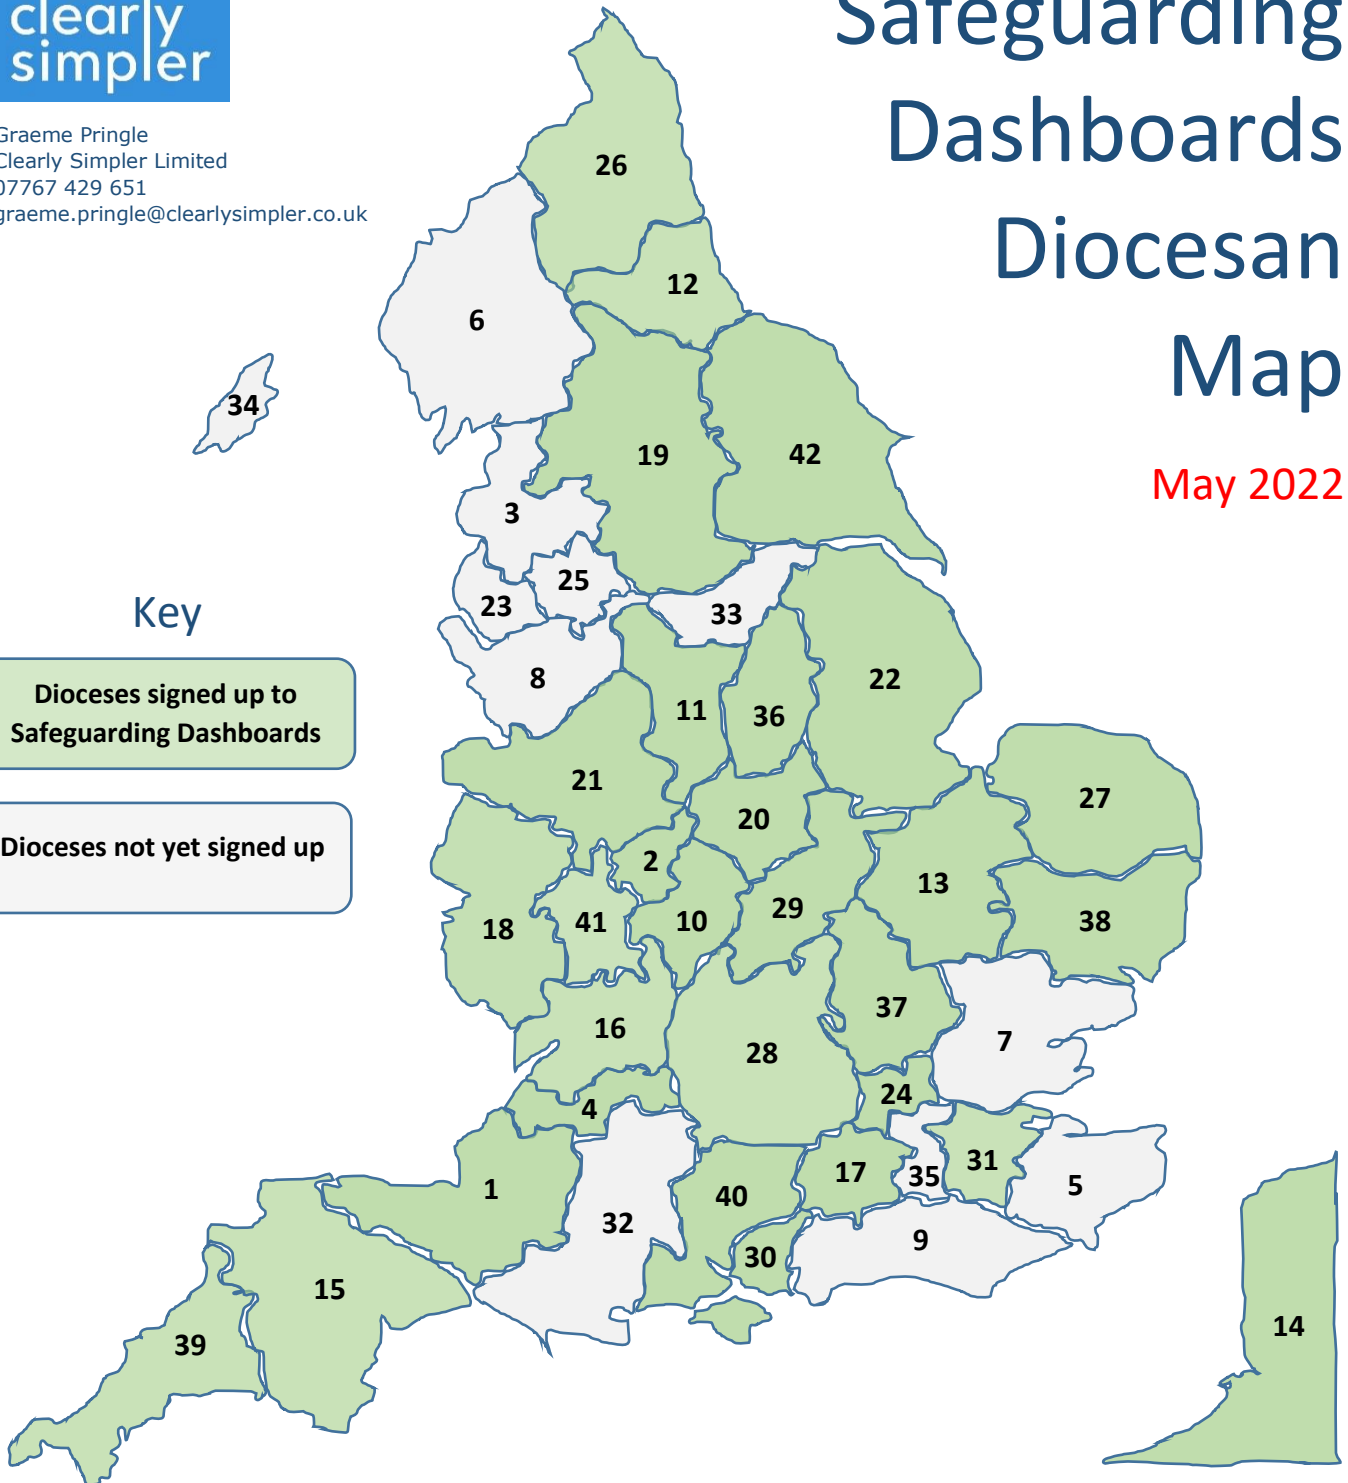

Safeguarding Dashboards Diocesan Map

May 2022

Key

Dioceses signed up to
Safeguarding Dashboards

Dioceses not yet signed up

1	Bath & Wells	15	Exeter	29	Peterborough
2	Birmingham	16	Gloucester	30	Portsmouth
3	Blackburn	17	Guildford	31	Rochester
4	Bristol	18	Hereford	32	Salisbury
5	Canterbury	19	Leeds	33	Sheffield
6	Carlisle	20	Leicester	34	Sodor & Man
7	Chelmsford	21	Lichfield	35	Southwark
8	Chester	22	Lincoln	36	Southwell & Nottingham
9	Chichester	23	Liverpool	37	St Albans
10	Coventry	24	London	38	St Eds & Ips
11	Derby	25	Manchester	39	Truro
12	Durham	26	Newcastle	40	Winchester
13	Ely	27	Norwich	41	Worcester
14	Europe	28	Oxford	42	York