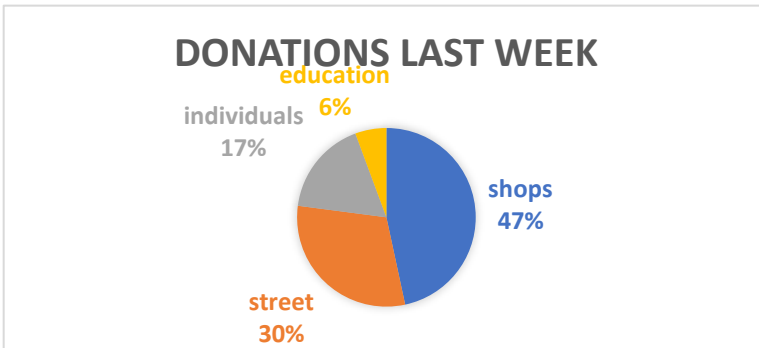

How to get emergency food

Clients needing emergency food are referred to B30Foodbank by E-Voucher through a referral agent. Or call CITIZENS ADVICE 08082082138 Or call BIRMINGHAM CITY COUNCIL on 0121 216 3030 Or call The Project on 0121 453 0606 Whats App 07974 106813

Distribution of food Clients or their representatives will need to collect the parcels from B30Foodbank, Quaker Friends Meeting House 23aWatford Road B30 1JB on Tuesday and Friday between 1.30 and 3.30pm.

Last week we received in donations 1176ks and gave out 1659k 1347k to 121 clients on 63 vouchers, and 312k to other foodbanks or similar