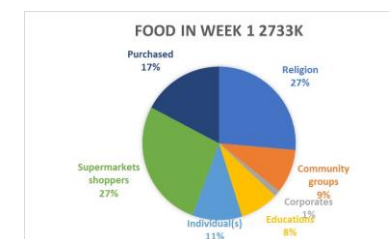

## Mint Collection

5.75

**Chocolate cookies 2.60**

## B30 and South Birmingham FoodBank

**Last week we received in 2733k and gave out 2567k feeding 294 clients on 139 vouchers**

Sophia and Martin from Mondelez  
Chris and helpers from St Francis Church

**Urgently needed**  
**Tinned tomatoes, pasta shapes, pasta sauce, rice (500g), baked beans, tinned fish (tuna, mackerel, sardines, salmon), tinned soup, jam/honey, chocolate bars, tinned rice pudding, tinned/carton ready-made custard, liquid/bar soap, gender neutral shower gel and shampoo, washing up liquid**