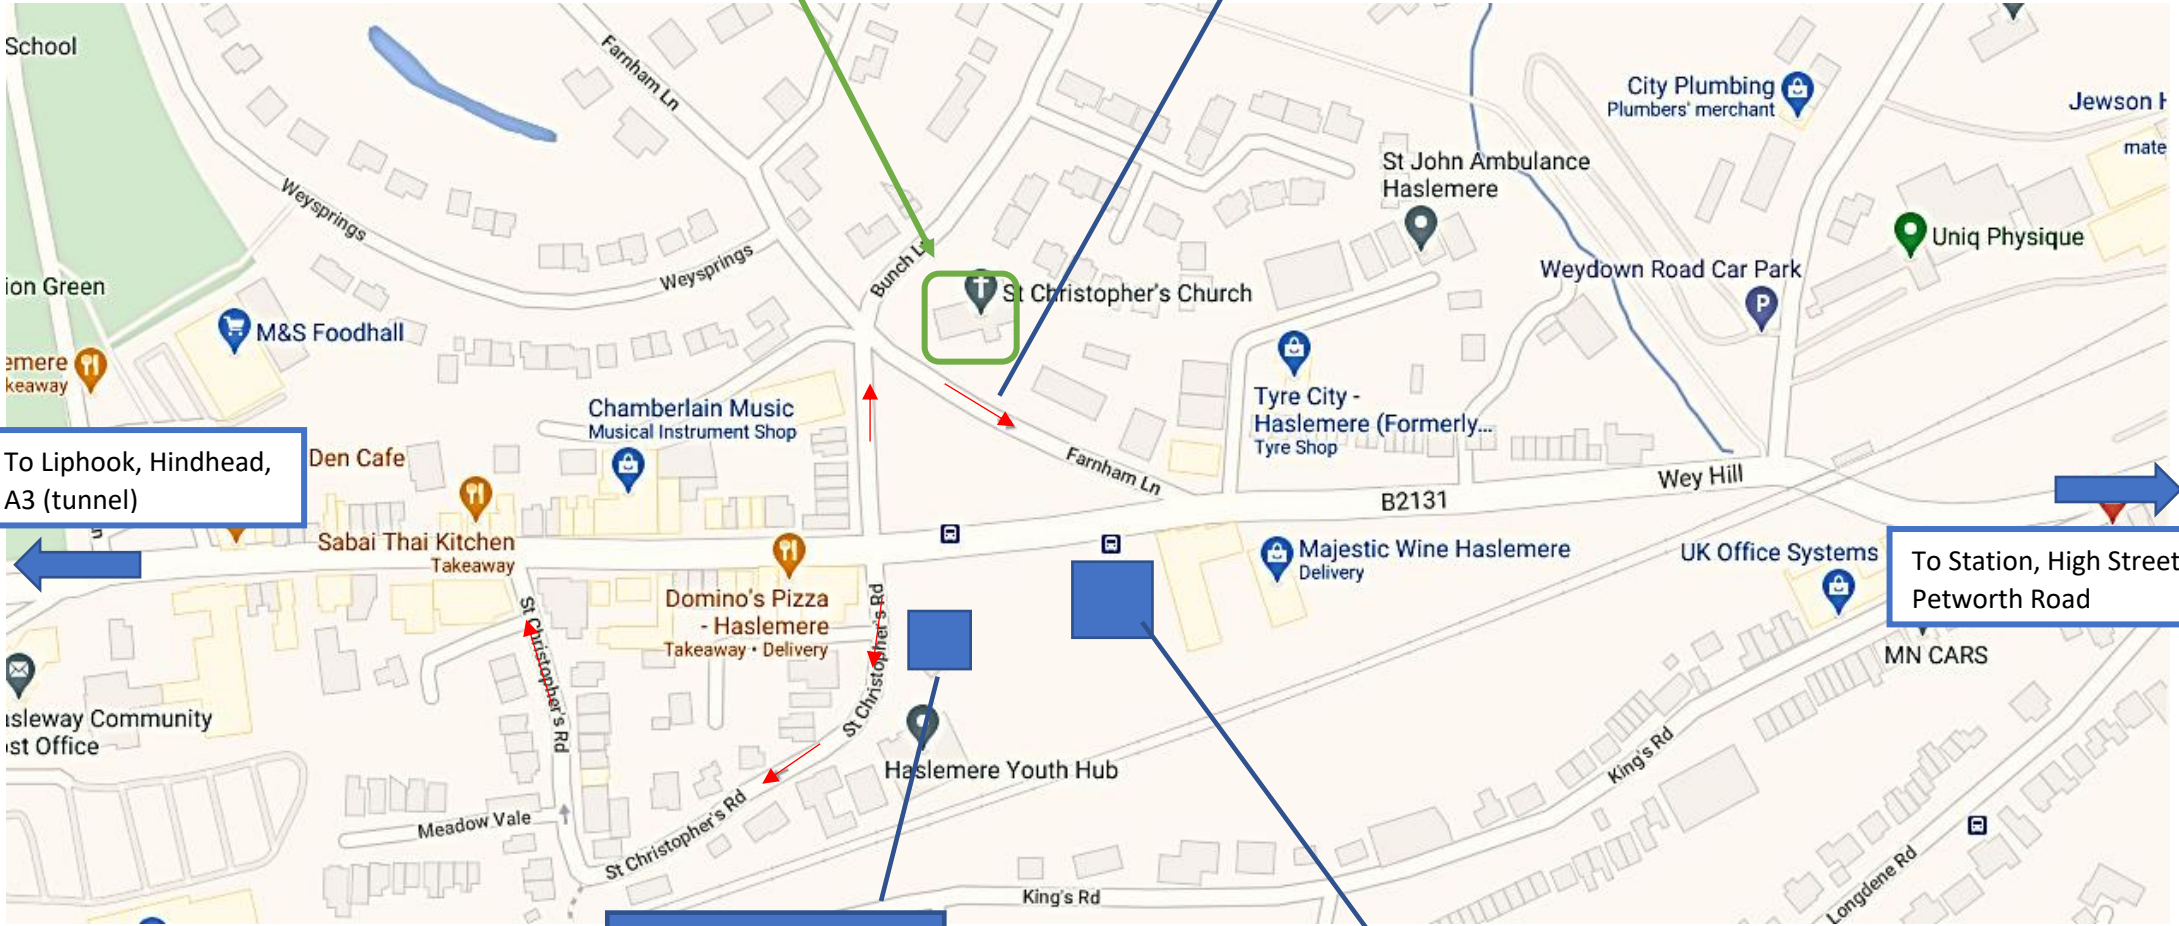

St Christopher's Church, St Christopher's Green GU27 1DD

Limited Parking & drop off

To Liphook, Hindhead, A3 (tunnel)

To Station, High Street, Petworth Road

Free Parking – entry via St Christopher's Road

Free Parking – entry via Weyhill (B2131)