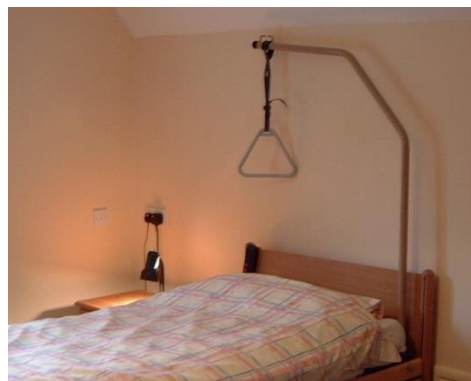

The Centre and the Cottage are both designed to provide accessible accommodation. The Centre has a loop system in the Hall.

Most beds can have cot sides fitted

Rock single electric profiling beds

There are two of these beds in the Centre and one in the Cottage.

Beds go up and down at foot and head and raise and lower in height

Memory foam mattresses.

Cot sides

Over head hand pole to assist user getting up.

Simple hand control

Transfer can be from right or left and beds can have access from both sides to allow for assistance.

Grab rail

Available on electric beds

Liko mobile hoist

Can be used anywhere in the Centre or Cottage
Safe working load 25st / 160kg
Uses slings with hoop fastenings
Variety of slings available but guests can provide their own
Help guest to standing position or full lift

There is a wash & dry toilet on the ground floor in the Centre and a second on the ground floor in the Cottage

Signs

Room signs are tactile and in braille

Shower chairs

The ensuite shower rooms in bedrooms 7 & 8 have fitted wall seats.