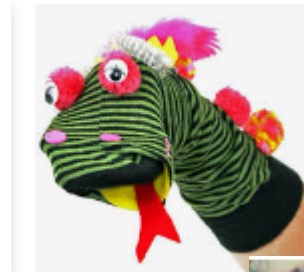

sock Art Project

sock Art Project

My challenge for you all today is to repurpose a sock. You will need to choose to create either a sock creature or a sock puppet.

Ideas and instructions are available for both projects.

(The sock creature will need you to sew and the puppet could be sewn or glued.)

We do not mind what you choose to create, the decision is yours. Animal, fantasy creature, doll...

Let your imagination run wild.

(Miss Meadows will have access to her sewing

Machine to speed things up if required. This would be to only sew the basic body shape for sock toys.)

Want an extra challenging design idea? Watch these clips on how to create a monkey or puppy.