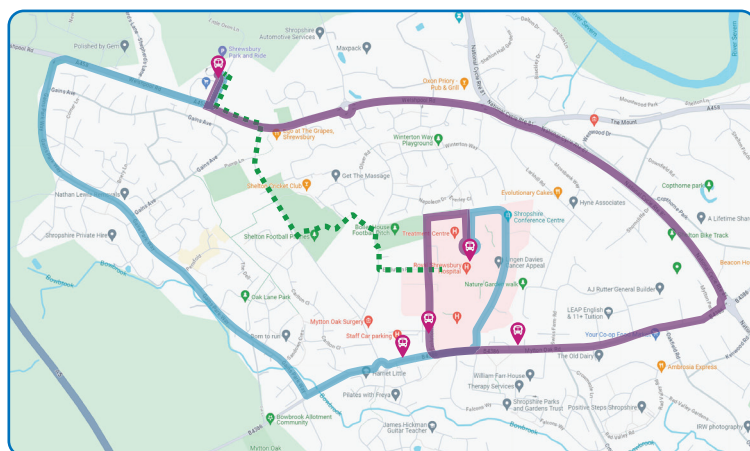

Free Oxon Park and Ride bus service is now available for RSH staff

Monday to Friday, every 15/20 minutes from 06.20 to 21.25

Please show staff ID

Oxon Park & Ride Site -> Treatment Centre, Royal Shrewsbury Hospital

Treatment Centre, Royal Shrewsbury Hospital -> Oxon Park & Ride Site

RSH Treatment Centre	06.30	06.50	07.10	07.30	07.45	08.00	08.15	08.30	08.45	09.00	09.15	09.30
Oxon P&R	06.40	07.00	07.20	07.40	07.55	08.10	08.25	08.40	08.55	09.10	09.25	09.40
RSH Treatment Centre	09.45	10.05	10.25	10.45	11.05	11.25	11.45	12.05	12.25	12.45	13.05	13.25
Oxon P&R	09.55	10.15	10.35	10.55	11.15	11.35	11.55	12.15	12.35	12.55	13.15	13.35
RSH Treatment Centre	13.45	14.05	14.25	14.45	15.05	15.25	15.45	16.00	16.15	16.30	16.45	17.00
Oxon P&R	13.55	14.15	14.35	14.55	15.15	15.35	15.55	16.10	16.25	16.40	16.55	17.10
RSH Treatment Centre	17.15	17.30	17.45	18.05	18.25	18.45	19.05	19.25	19.45	20.05	20.25	20.45
Oxon P&R	17.25	17.40	17.55	18.15	18.35	18.55	19.15	19.35	19.55	20.15	20.35	20.55
RSH Treatment Centre	21.05	21.25
Oxon P&R	21.15	21.35

The site is located behind the Bicton Heath Co-operative. From the Shrewsbury bypass, turn on to the Welshpool Road heading towards Redwoods Hospital, turn left at the junction directly after the traffic lights and continue towards the signposted Park and Ride. The nearest postcode to the Oxon site is SY3 5AD (Bicton Heath Retail Park, Shrewsbury).