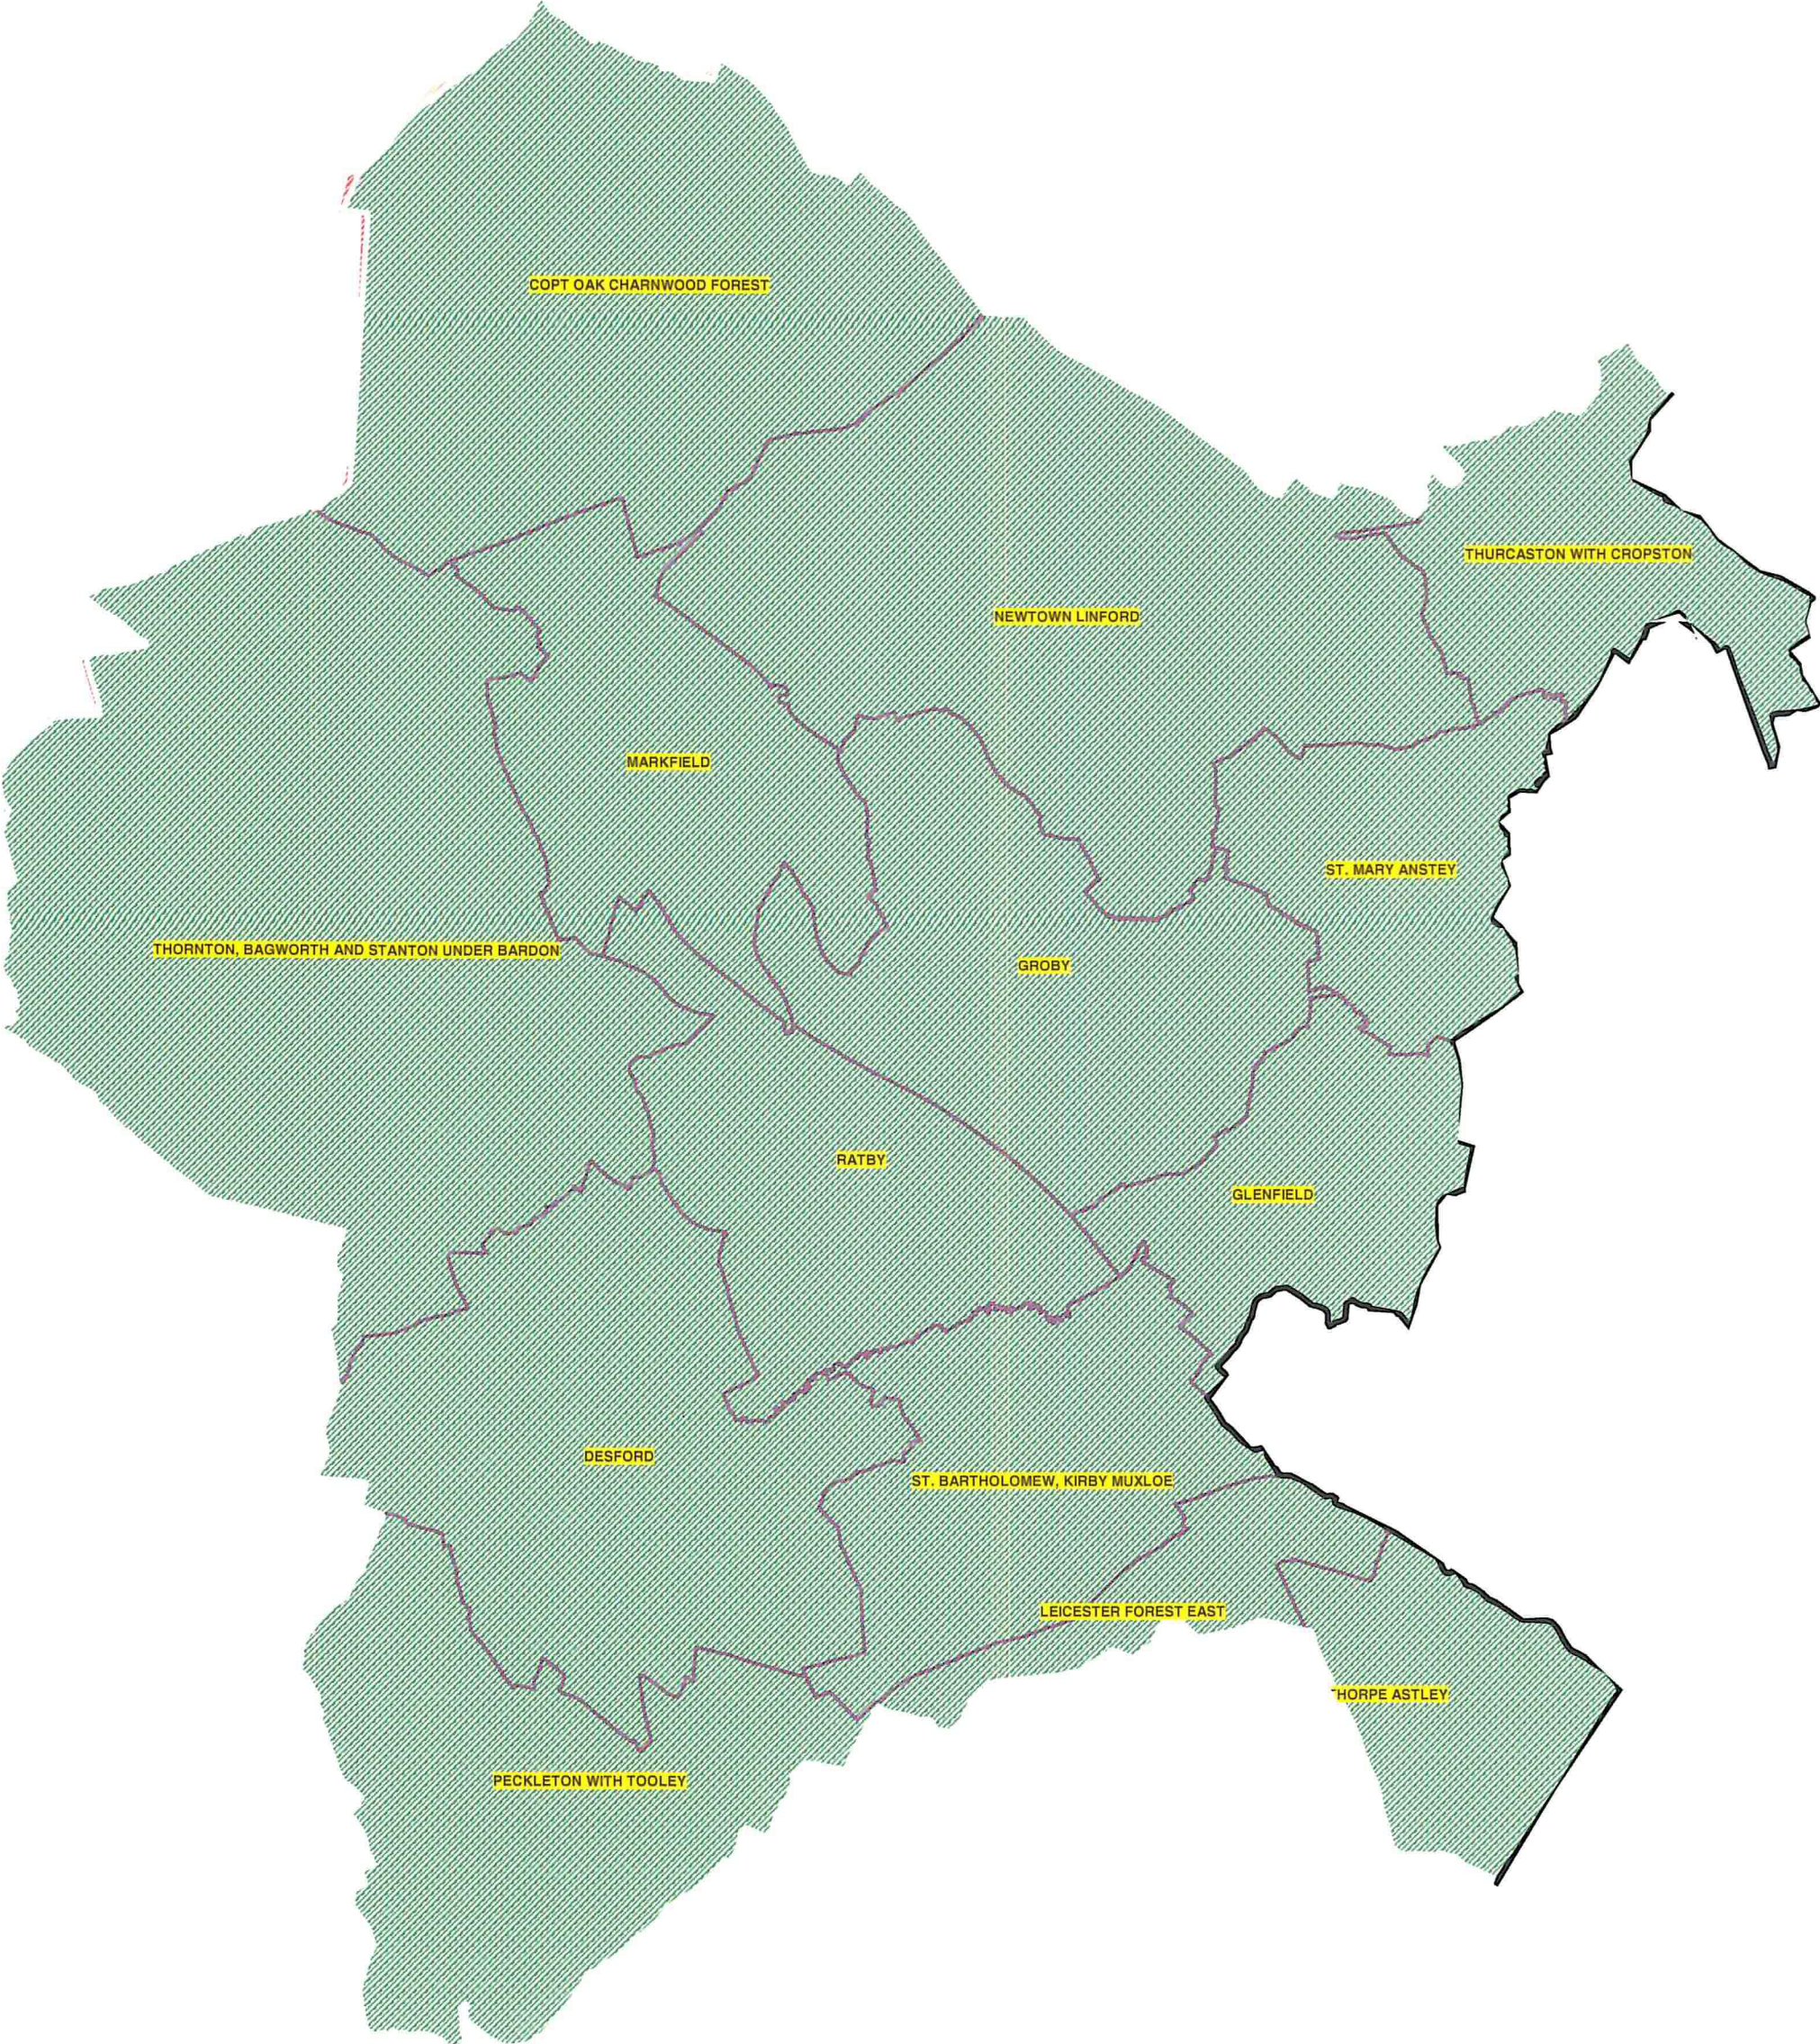

Sparkenhoe East Deanery

Ecclesiastical Parish boundaries from
The Church of England
(NB. The Ecclesiastical Parish
Boundaries can change over time
and the data will become out of date)
© Crown copyright and
database rights 2018
Map created 28th November 2018