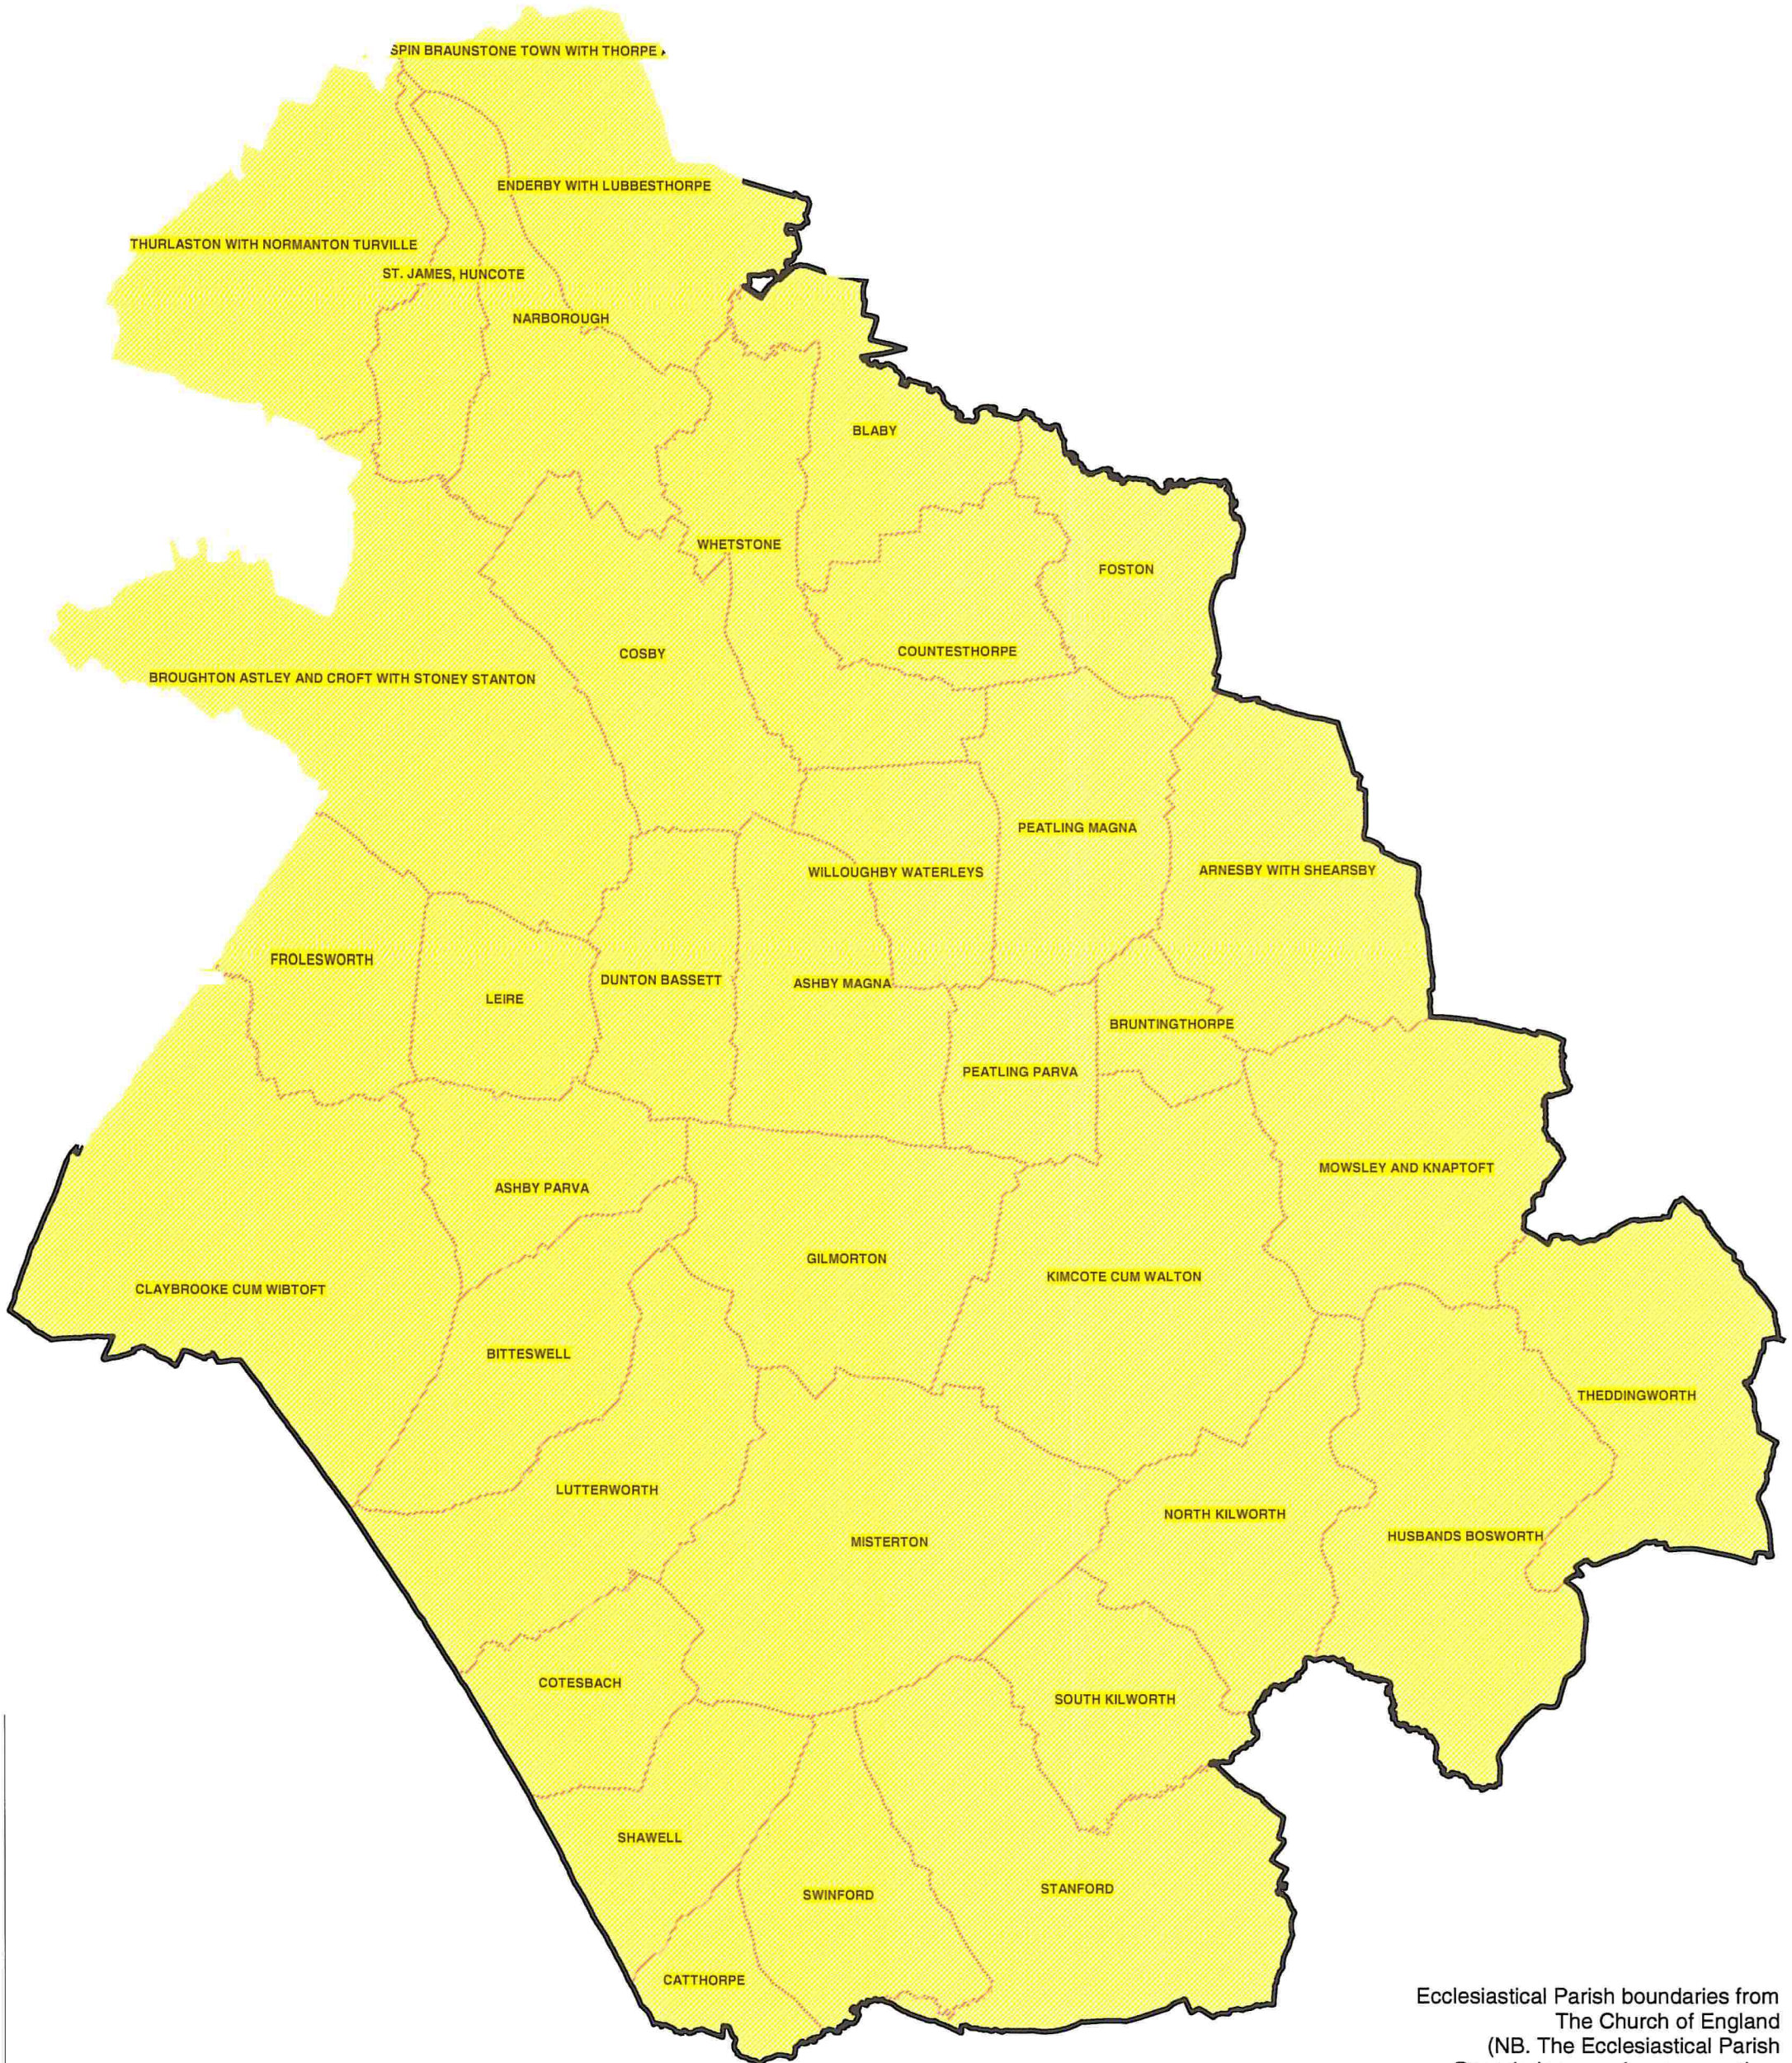

Guthlaxton Deanery

Ecclesiastical Parish boundaries from
The Church of England
(NB. The Ecclesiastical Parish
Boundaries can change over time
and the data will become out of date)
© Crown copyright and
database rights 2018
Map created 28th November 2018