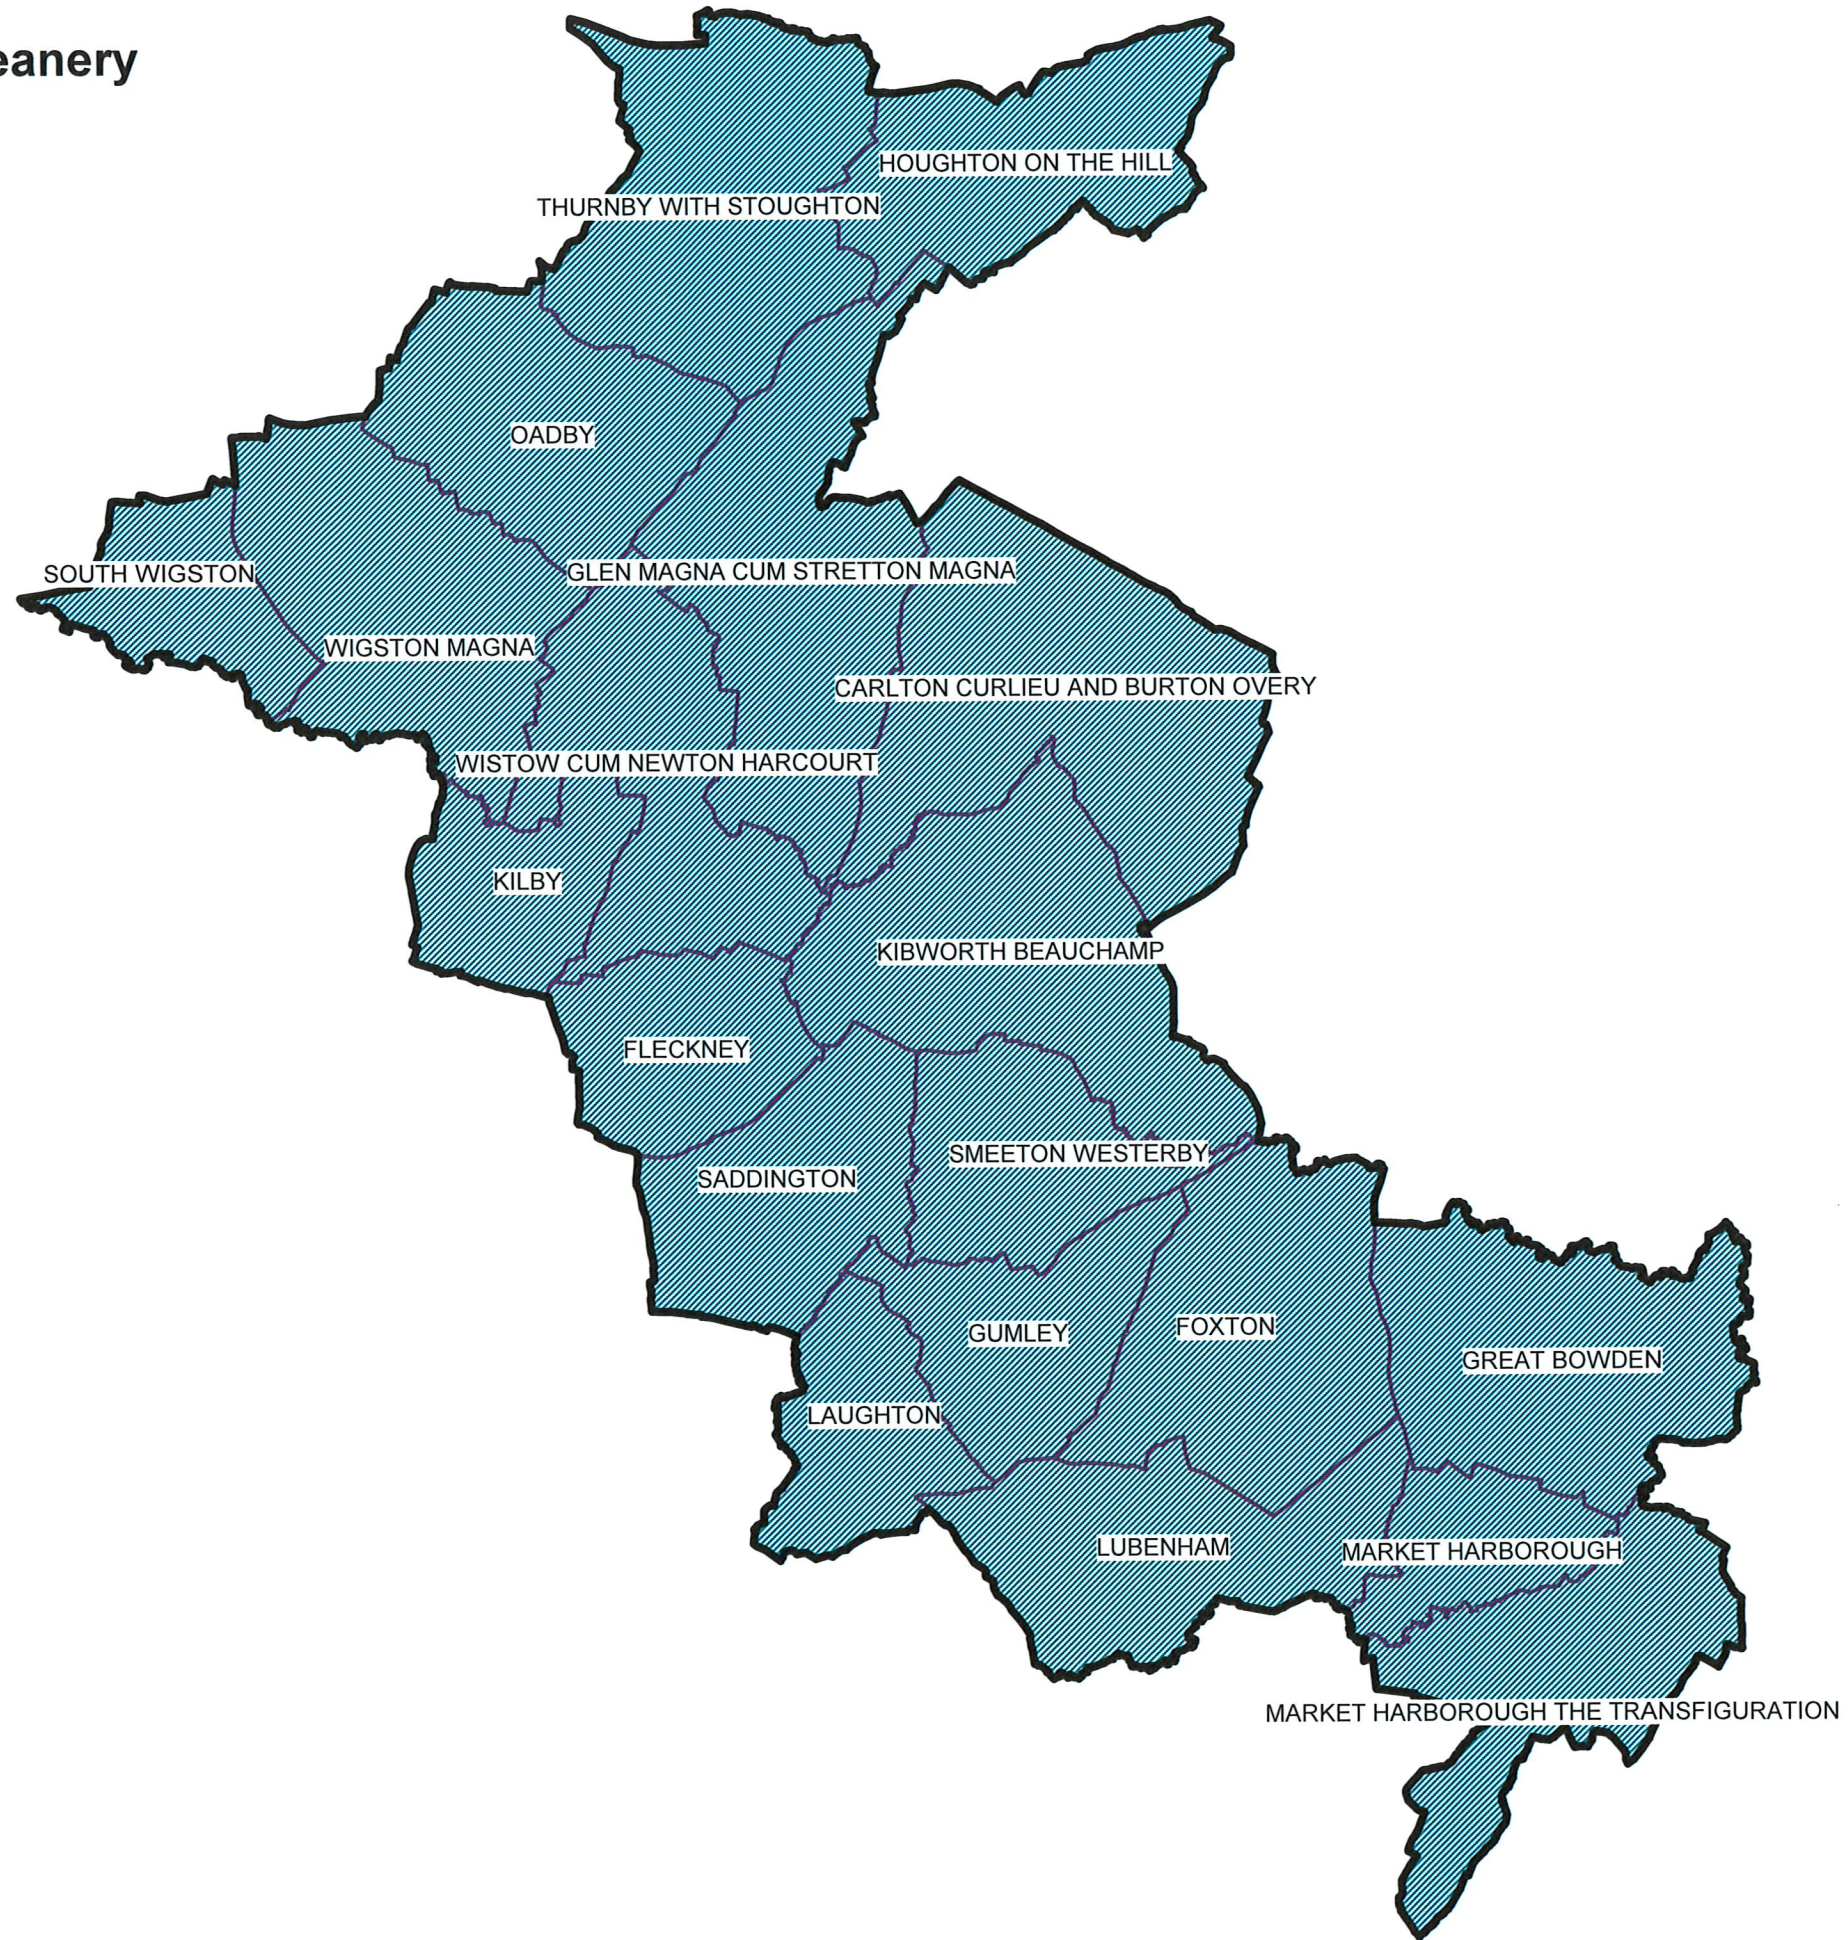

The Gartree Deanery

Ecclesiastical Parish boundaries from
The Church of England
(NB. The Ecclesiastical Parish
Boundaries can change over time
and the data will become out of date)
© Crown copyright and
database rights 2019
Map created 1st March 2019