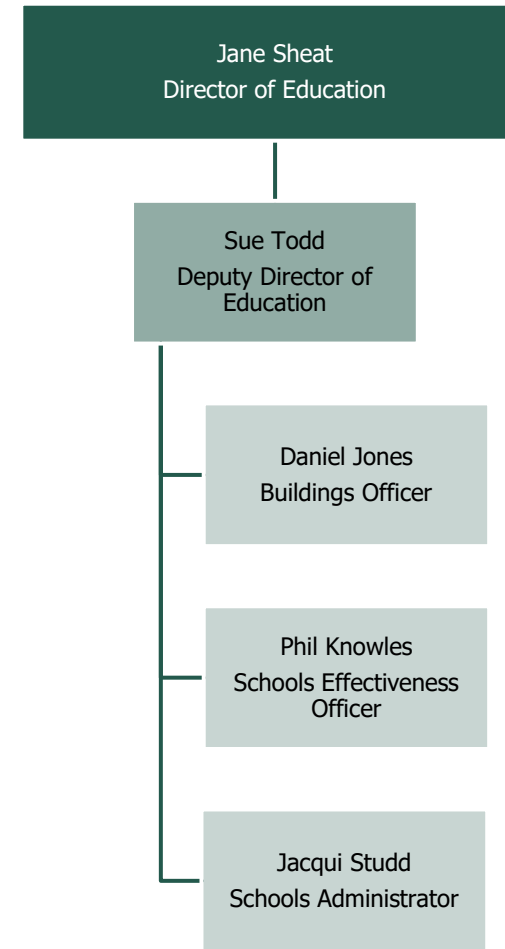

Bishops' Office Team

Diocesan Board of Education

Mission and Ministry

Barbara Hill, Deputy Warden for Readers
Tony Redman, Bishop's Advisor for Self-Supporting Ministry
Richard Stainer, World Mission Officer

Ben Wale, Emerge Lightwave Rural Hub Leader

Graham Miles, Rural and Agricultural Chaplain and leader of the Rural Chaplaincy Team