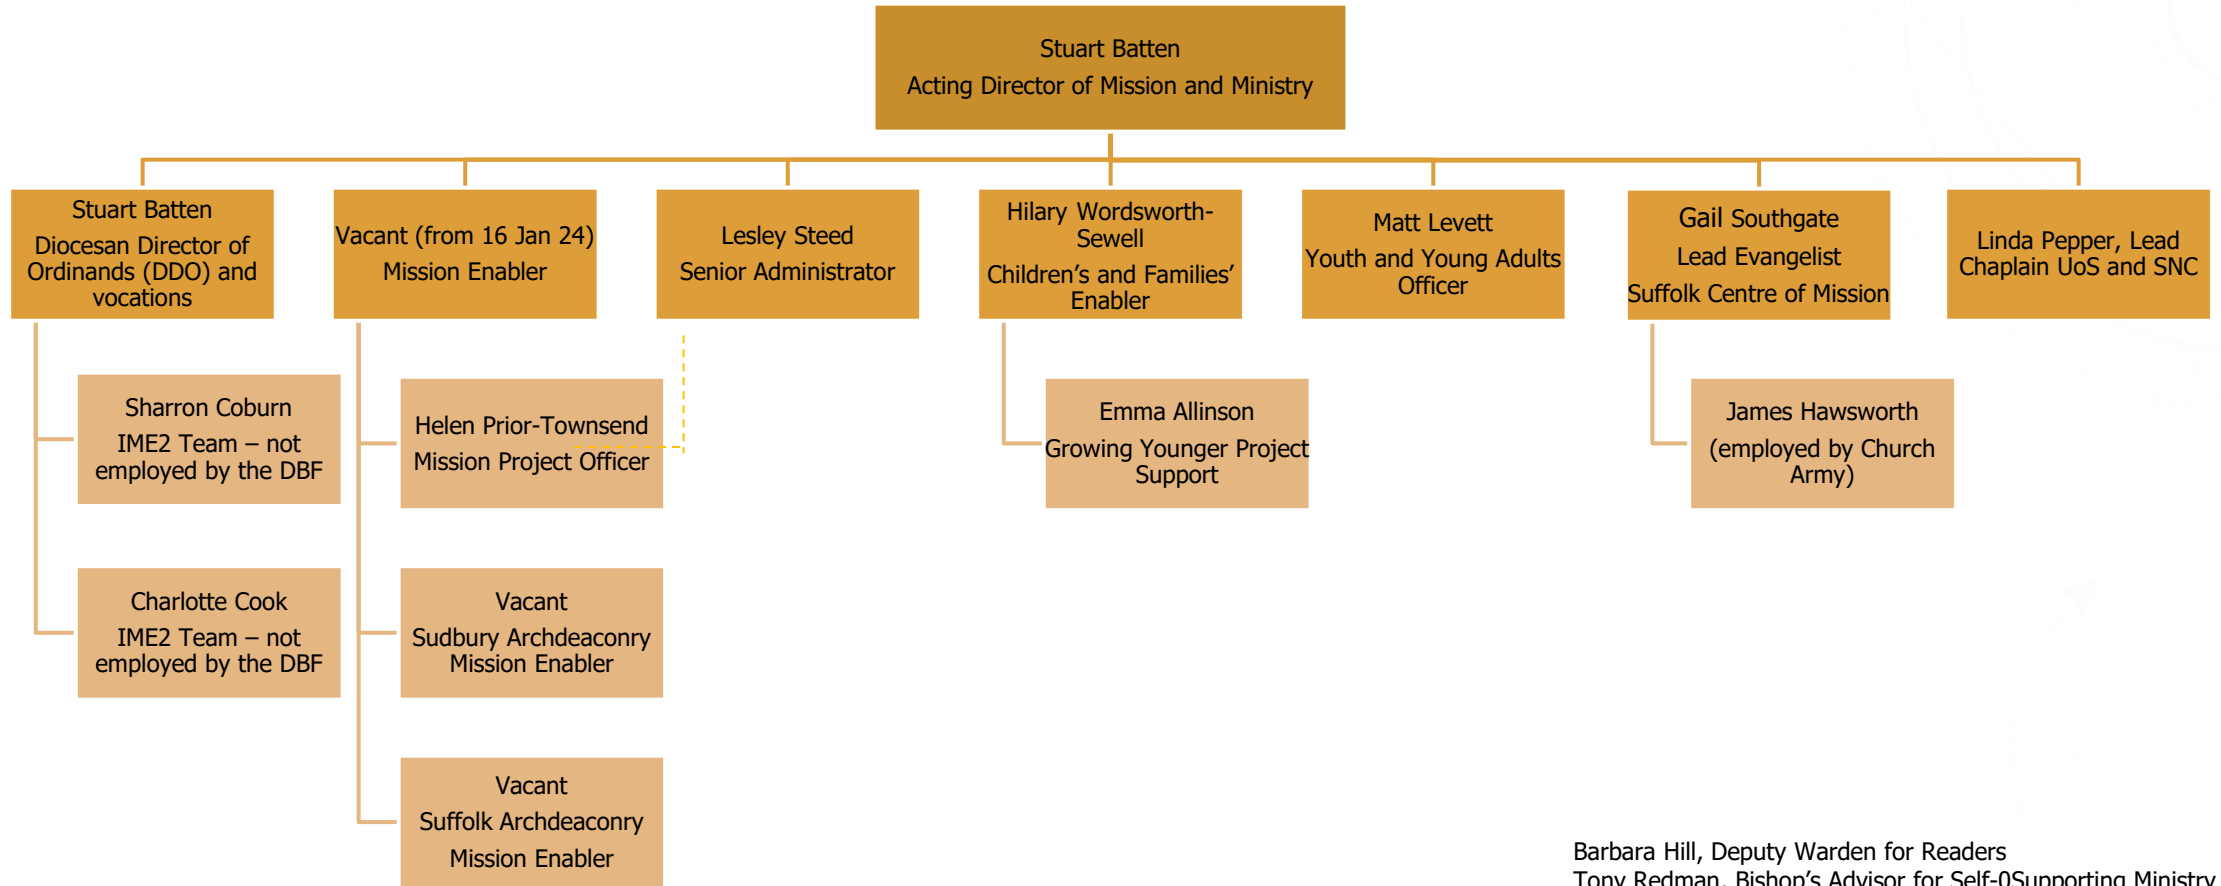

Bishops' Office Team

Diocesan Board of Education

Mission and Ministry

Barbara Hill, Deputy Warden for Readers
Tony Redman, Bishop's Advisor for Self-Supporting Ministry
Richard Stainer, World Mission Officer

Ben Wale, Emerge Lightwave Rural Hub Leader

Graham Miles, Rural and Agricultural Chaplain and leader of the Rural Chaplaincy Team