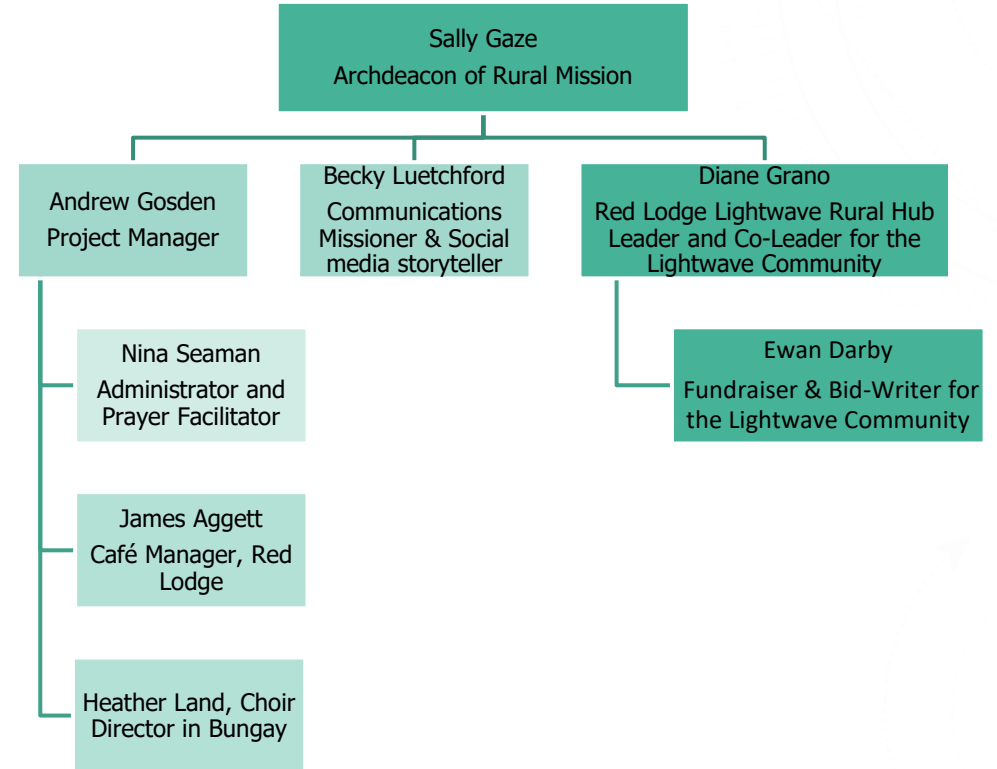

Bishops' Office Team

Diocesan Board of Education

Mission and Ministry

Barbara Hill, Deputy Warden for Readers
Tony Redman, Bishop's Advisor for Self-Supporting Ministry
Richard Stainer, World Mission Officer

Ben Wale, Emerge Lightwave Rural Hub Leader

Graham Miles, Rural and Agricultural Chaplain and leader of the Rural Chaplaincy Team