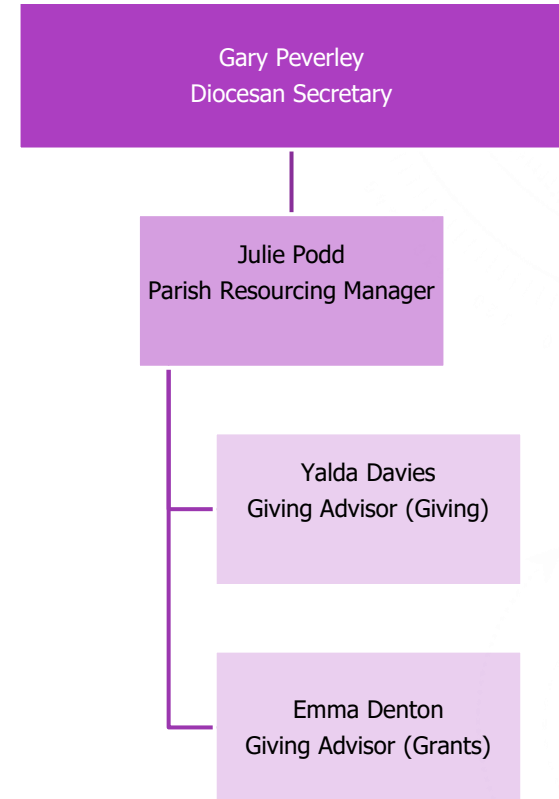

Parish Resources