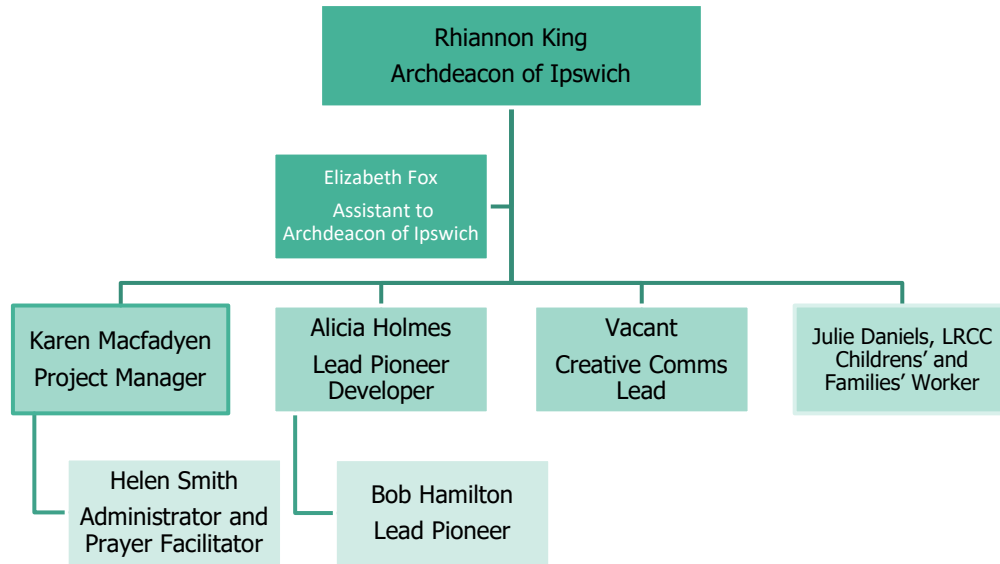

Inspiring Ipswich