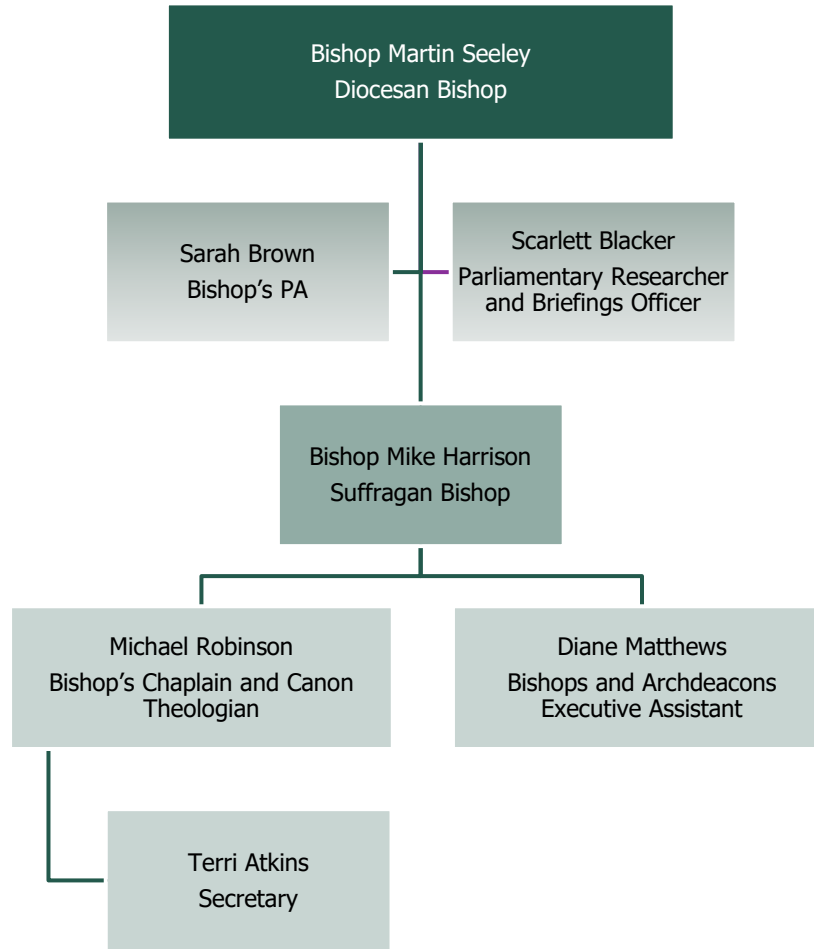

Bishops' Office Team

Diocesan Board of Education

Mission and Ministry

Barbara Hill, Deputy Warden for Readers
Tony Redman, Bishop's Advisor for Self-Supporting Ministry
Richard Stainer, World Mission Officer

Ben Wale, Emerge Lightwave Rural Hub Leader

Graham Miles, Rural and Agricultural Chaplain and leader of the Rural Chaplaincy Team