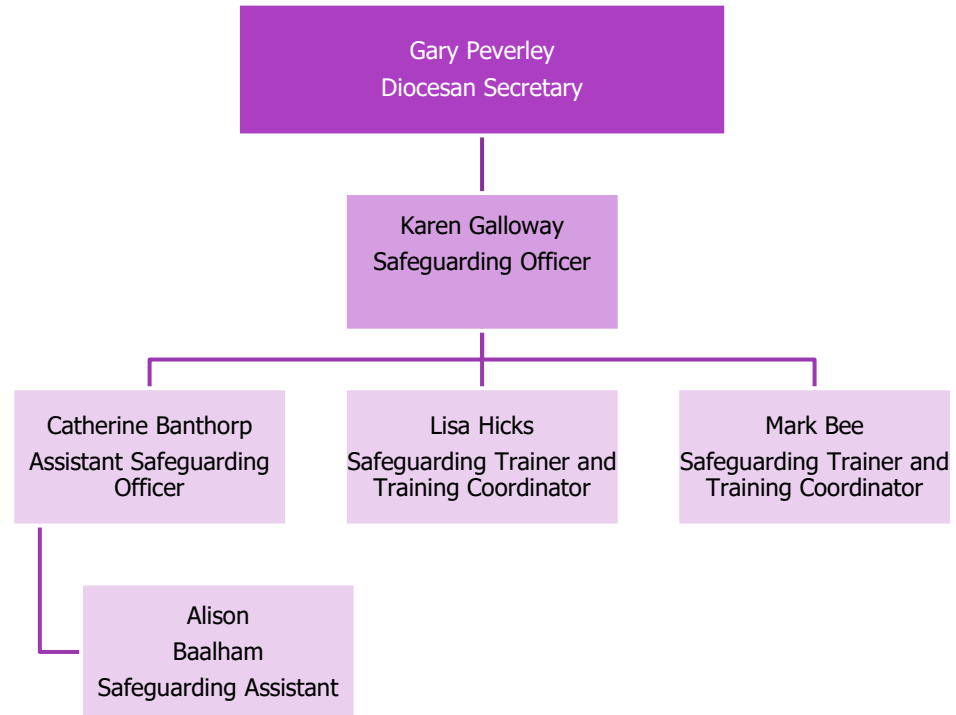

Safeguarding team