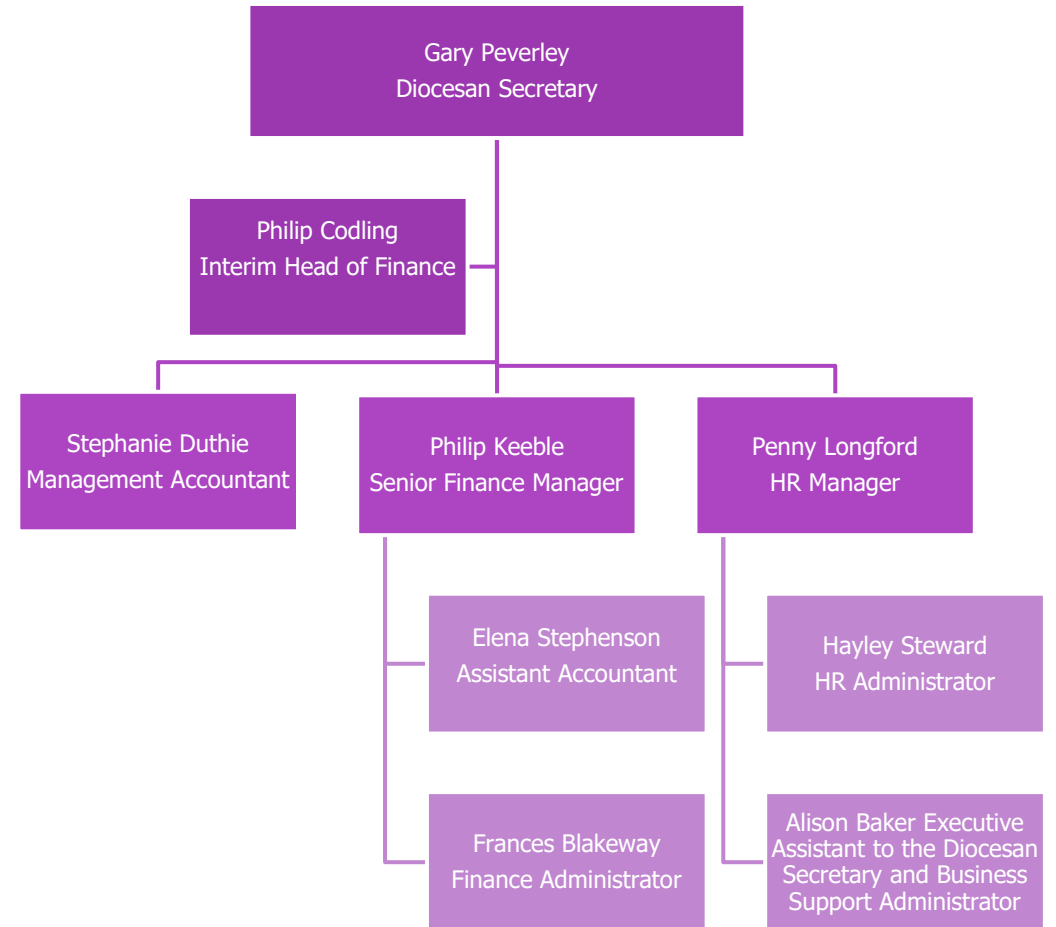

Accounts and HR Teams