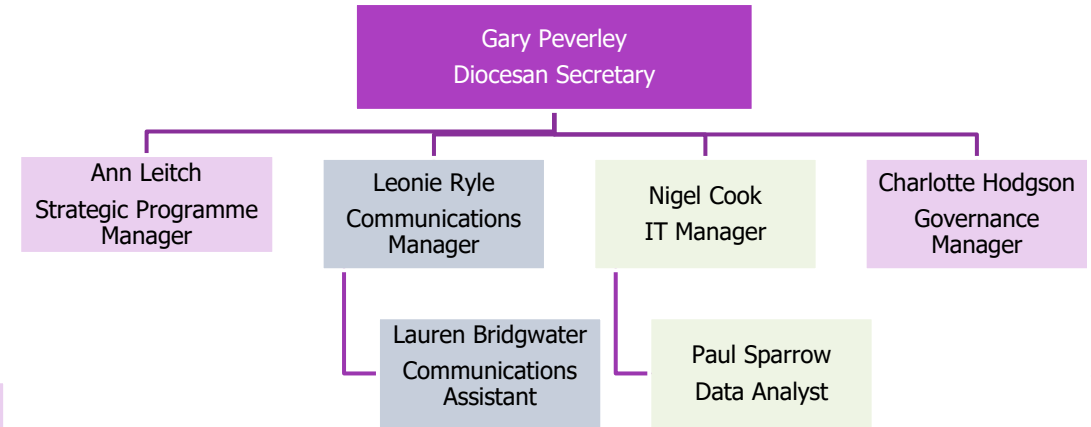

Bishops' Office Team

Diocesan Board of Education

Mission and Ministry

Barbara Hill, Deputy Warden for Readers
Tony Redman, Bishop's Advisor for Self-Supporting Ministry
Richard Stainer, World Mission Officer

Safeguarding team

Strategy, Comms and IT Teams

Property Team

Accounts and HR Teams

DAC

Parish Resources

Inspiring Ipswich

Lightwave

Ben Wale, Emerge Lightwave Rural Hub Leader

Graham Miles, Rural and Agricultural Chaplain and leader of the Rural Chaplaincy Team