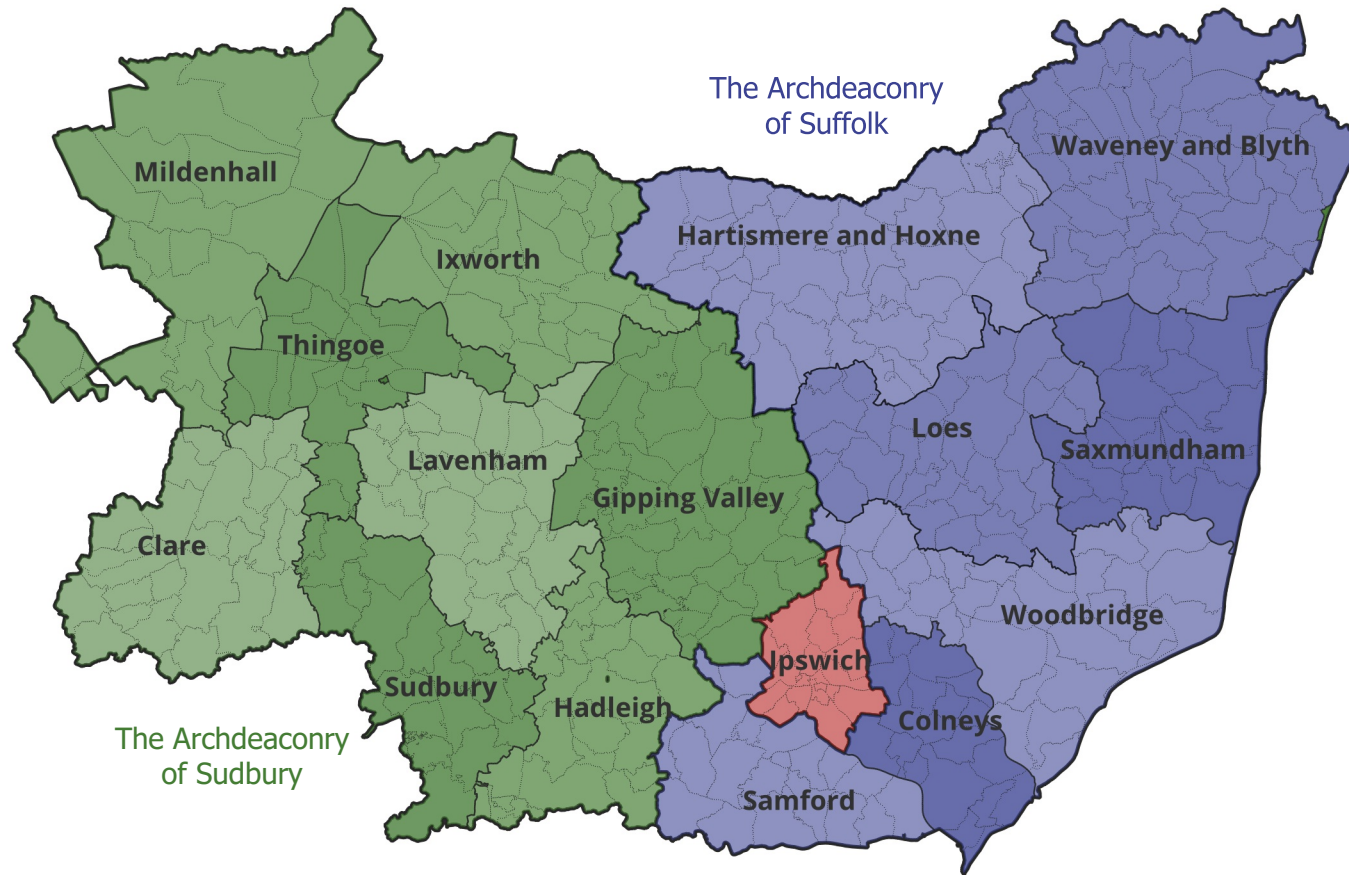

Archdeaconry and Deanery Map

0 10 20 km