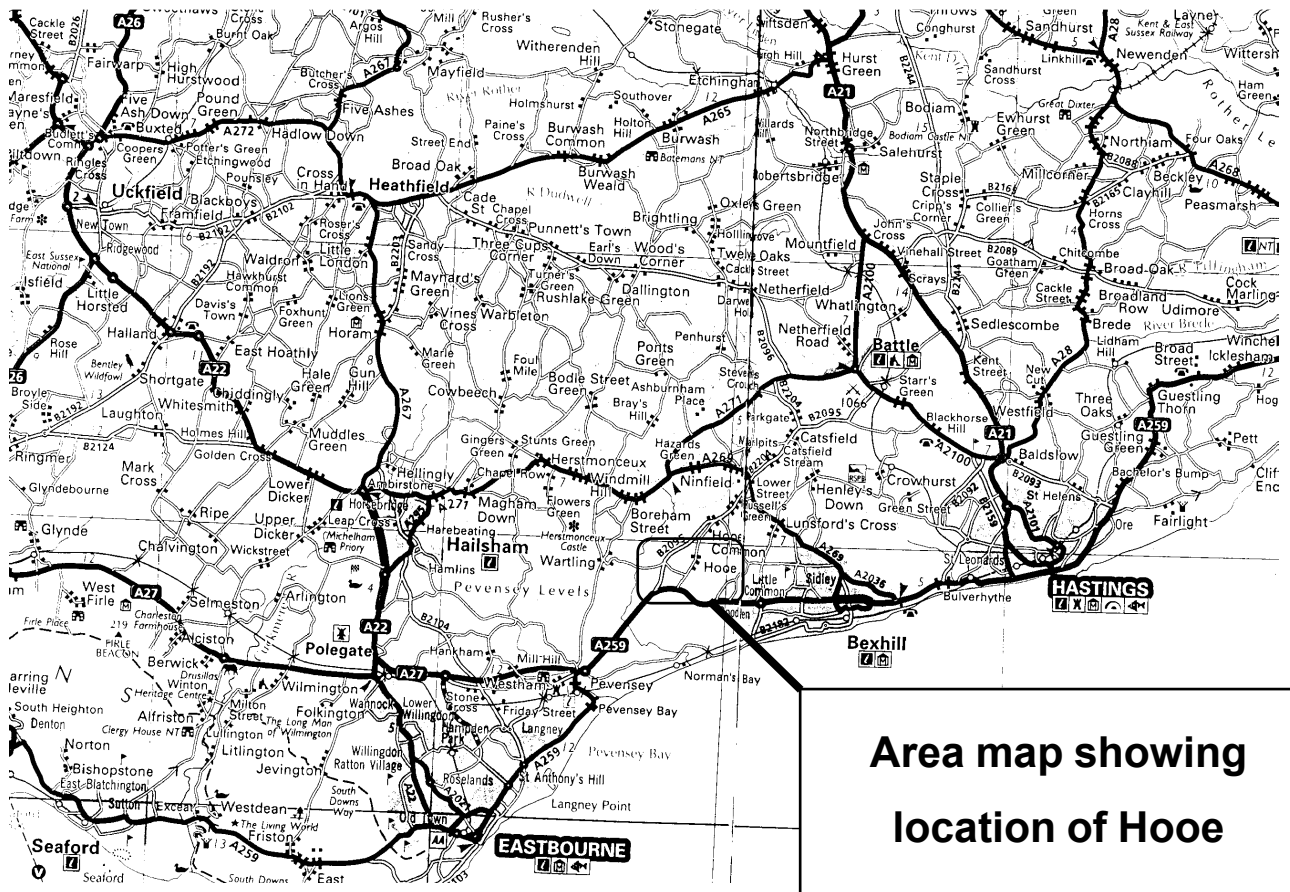

St. Oswald's Hooe Travel instructions

Hooe Village,
Ninfield & Battle

St Oswald's Church
*The church is at the end of a narrow lane.
 There is a large Car Park next to the Church.
 Care needs to be taken for vehicles travelling in
 the opposite direction as there are very limited
 passing places.*

Bexhill-on-Sea

Eastbourne

**Area map showing
location of Hooe**