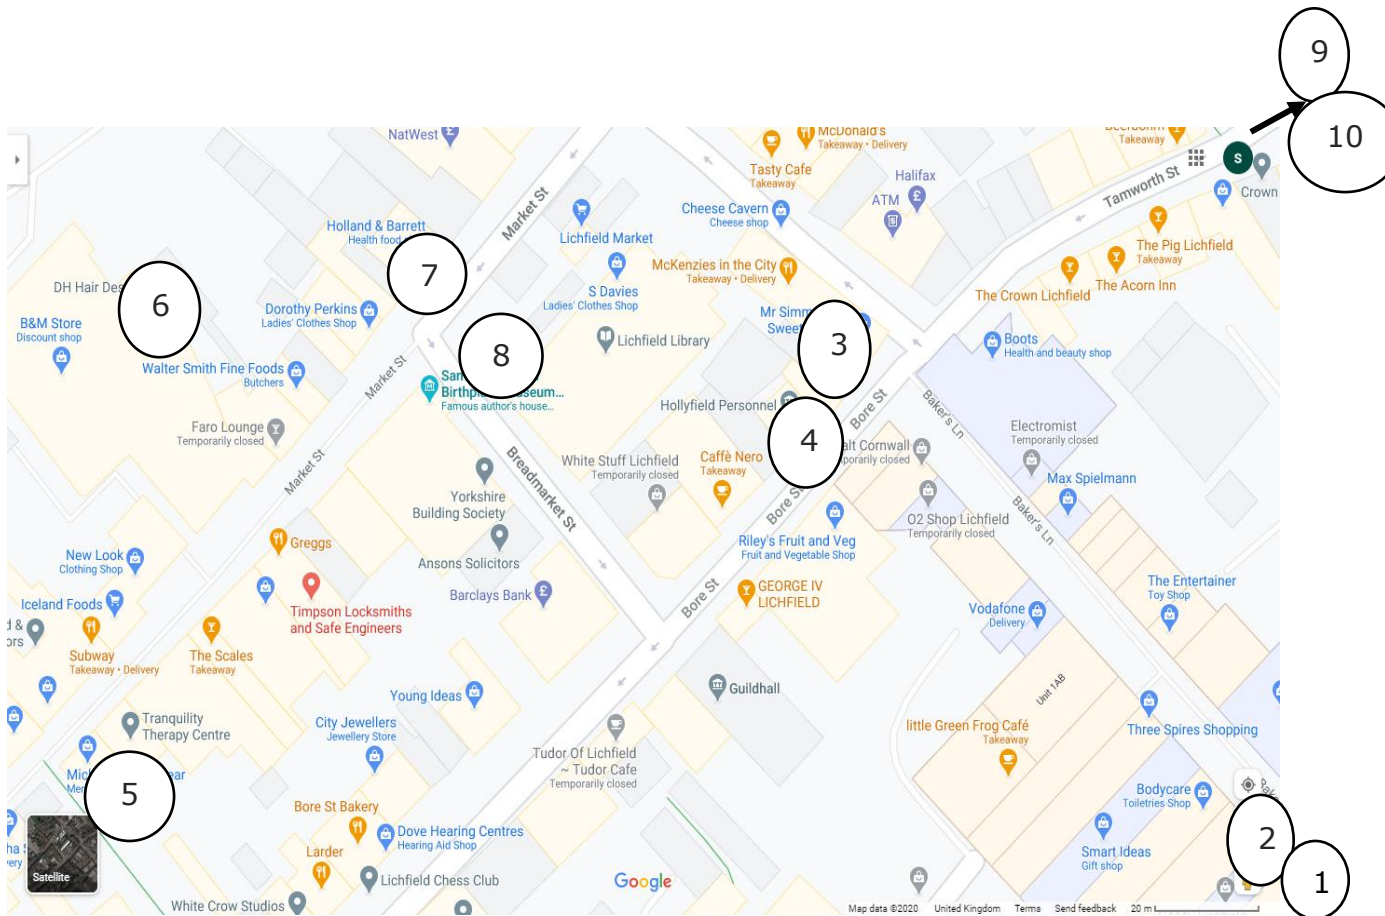

<https://www.tamworthandlichfieldmethodist.org.uk>

Lichfield Methodist Church is part of  
Lichfield Churches Together

<https://www.churchestogetherinlichfield.co.uk/>

# Lichfield City Centre Advent Trail 2020

Produced by Lichfield Methodist Church

### Trail Shops in Order:

1. Friary shoes  
Three Spires Shopping Centre
2. Body Shop  
Three Spires Shopping Centre
3. Mr Simms Sweet shop  
55a Bore St,
4. Claire's Accessories  
51 Bore Street
5. Michael's menswear  
City Arcade
6. DH hair  
5 Bolt court
7. Birds bakery  
41 Market St.
8. Library  
Market St.
9. Spellbound beads  
47 Tamworth St.
10. Lichfield Methodist Church  
30 Tamworth St.