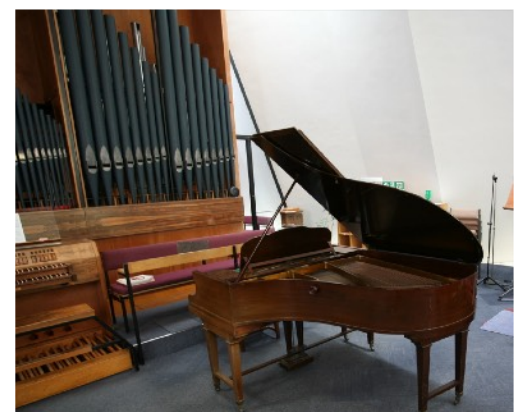

St John's United Reformed Church Spaces for Hire

Sanctuary (Church)

Size:

16m (54 ft) x 16m (54 ft)
Irregular size, modern, tent-shaped building, with access from Somerset Road.

Places:

Approx. 150 seated

Wheelchair

Accessible: Yes

Hearing Loop: Yes

**Accessible/
Men's/ Ladies**

Toilet: Yes

Serving area

at back for
coffees, teas, etc.

Round tables: 6

**Stackable padded
chairs:** 20

**Movable bench
seating**

Good quality Piano

**Gents and Ladies
WC's**

Also available at
Lower Ground floor
Level

Wi-Fi

Available
throughout the
building

info.stjohnsurc@gmail.com