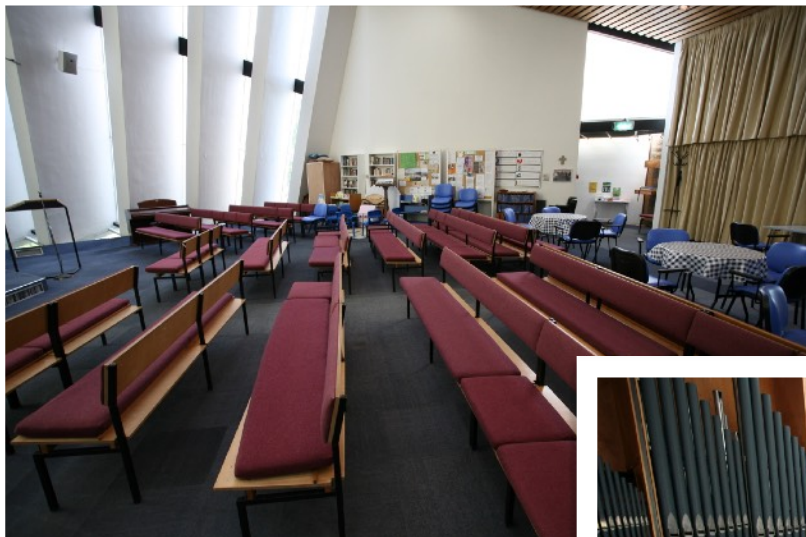

St John's United Reformed Church Spaces for Hire

Sanctuary (Church)

Size:

16m (54 ft) x 16m (54 ft)
Irregular size, modern, tent-shaped building, with access from Somerset Road.

Places:

Approx. 150 seated

Wheelchair

Accessible: Yes

Hearing Loop: Yes

**Accessible/
Men's/ Ladies**

Toilet: Yes

Serving area

at back for
coffees, teas, etc.

Round tables: 6

**Stackable padded
chairs:** 20

**Movable bench
seating**

Good quality Piano

**Gents and Ladies
WC's**

Also available at
Lower Ground floor
Level

Wi-Fi

Available
throughout the
building

info.stjohnsurc@gmail.com