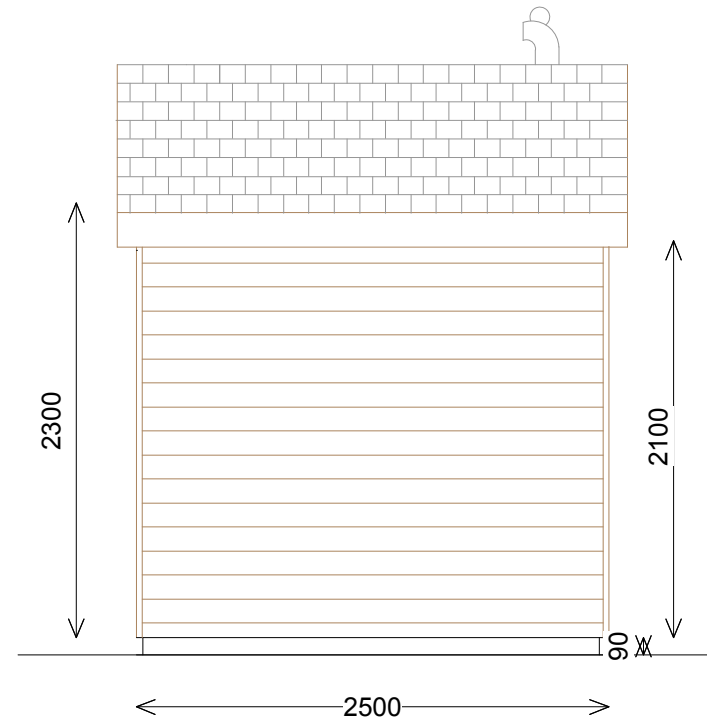

timber door

timber weather  
boarding

NOT TO BE USED FOR CONSTRUCTION PURPOSES

<h1>NatSol</h1> <p>THE COMPOST TOILET SPECIALISTS</p>	Timber Building Pitched roof	
	front and rear	
<p>Natsol Ltd Tel: 01686 412653 www.natsol.co.uk</p>	Date 05.4.12	Scale 1:40
	Drg. No.001	
	Drn. m waterfield	

timber weather  
boarding

Rev:  
A 1/9/2017 roof material not supplied

NOT TO BE USED FOR CONSTRUCTION PURPOSES

<p>Natsol Ltd Tel: 01686 412653 www.natsol.co.uk</p>	Timber Building Pitched roof	
	sides	
	Date 05.4.12	Scale 1:40
	Drg. No.001	
	Drn. m waterfield	