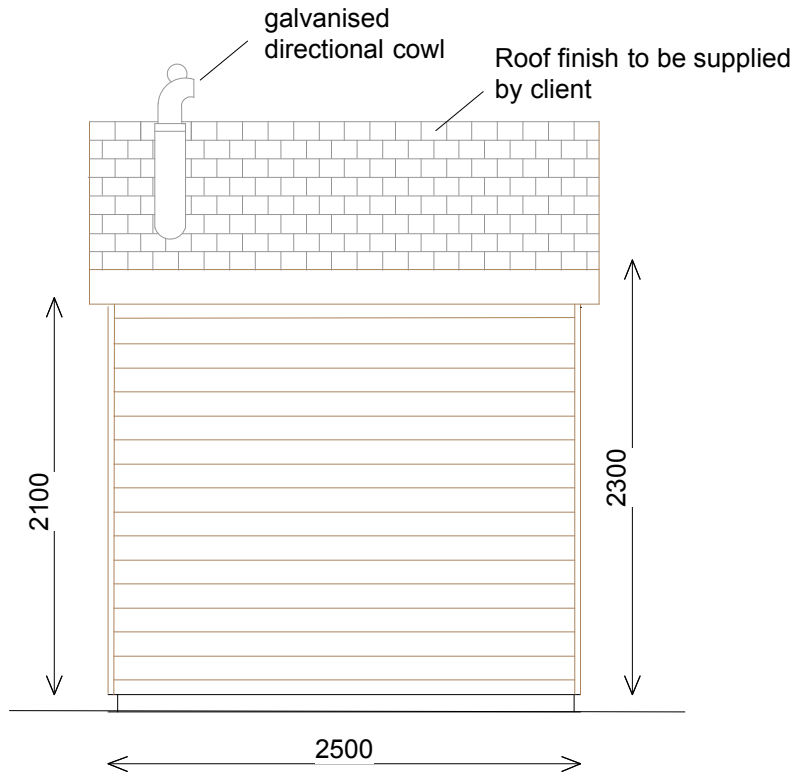

timber door

timber weather  
boarding

NOT TO BE USED FOR CONSTRUCTION PURPOSES

<h1>NatSol</h1> <p>THE COMPOST TOILET SPECIALISTS</p>	Timber Building Pitched roof	
	front and rear	
<p>Natsol Ltd Tel: 01686 412653 www.natsol.co.uk</p>	Date 05.4.12	Scale 1:40
	Drg. No.001	
	Drn. m waterfield	