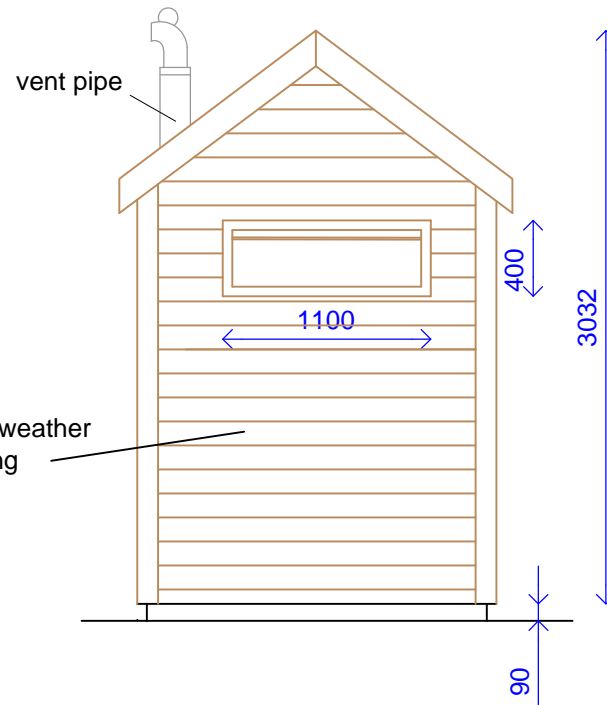

timber door

timber weather  
boarding

NOT TO BE USED FOR CONSTRUCTION PURPOSES

<h1>NatSol</h1> <p>THE COMPOST TOILET SPECIALISTS</p>	Timber Building Pitched roof	
	front and rear	
<p>Natsol Ltd Tel: 01686 412653 www.natsol.co.uk</p>	Date 05.4.12	Scale 1:40
	Drg. No.001	
	Drn. m waterfield	