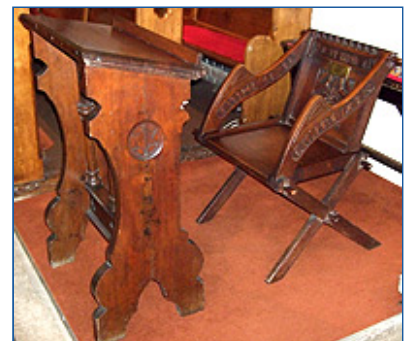

Bishop's chairs and litany desks

The bishop's chairs are special chairs two of which stand near the entrance to the chancel and two stand in the sanctuary. They are made of wood and 'IHS' is carved on the backs of three, with another chair having 'Do It With All' carved on it. 'IHS' or 'IHC' are the first three letters of the Greek for Jesus (IHCOYC). At some time during Revd Job's incumbency in 1895 one of these oak chairs was presented by the Communicants' Association. Two of the chairs are exactly the same, with the carving 'IHS'. The litany desks are prayer desks for the clergy. They are also made of carved wood.

Bishop's chair

Bishop's chair given by the Communicants' Association in 1899

Carving

Bishop's chair

IHS carving

IHS carving

Bishop's chair and litany desk

Litany desk

Bishop's chair and litany desk