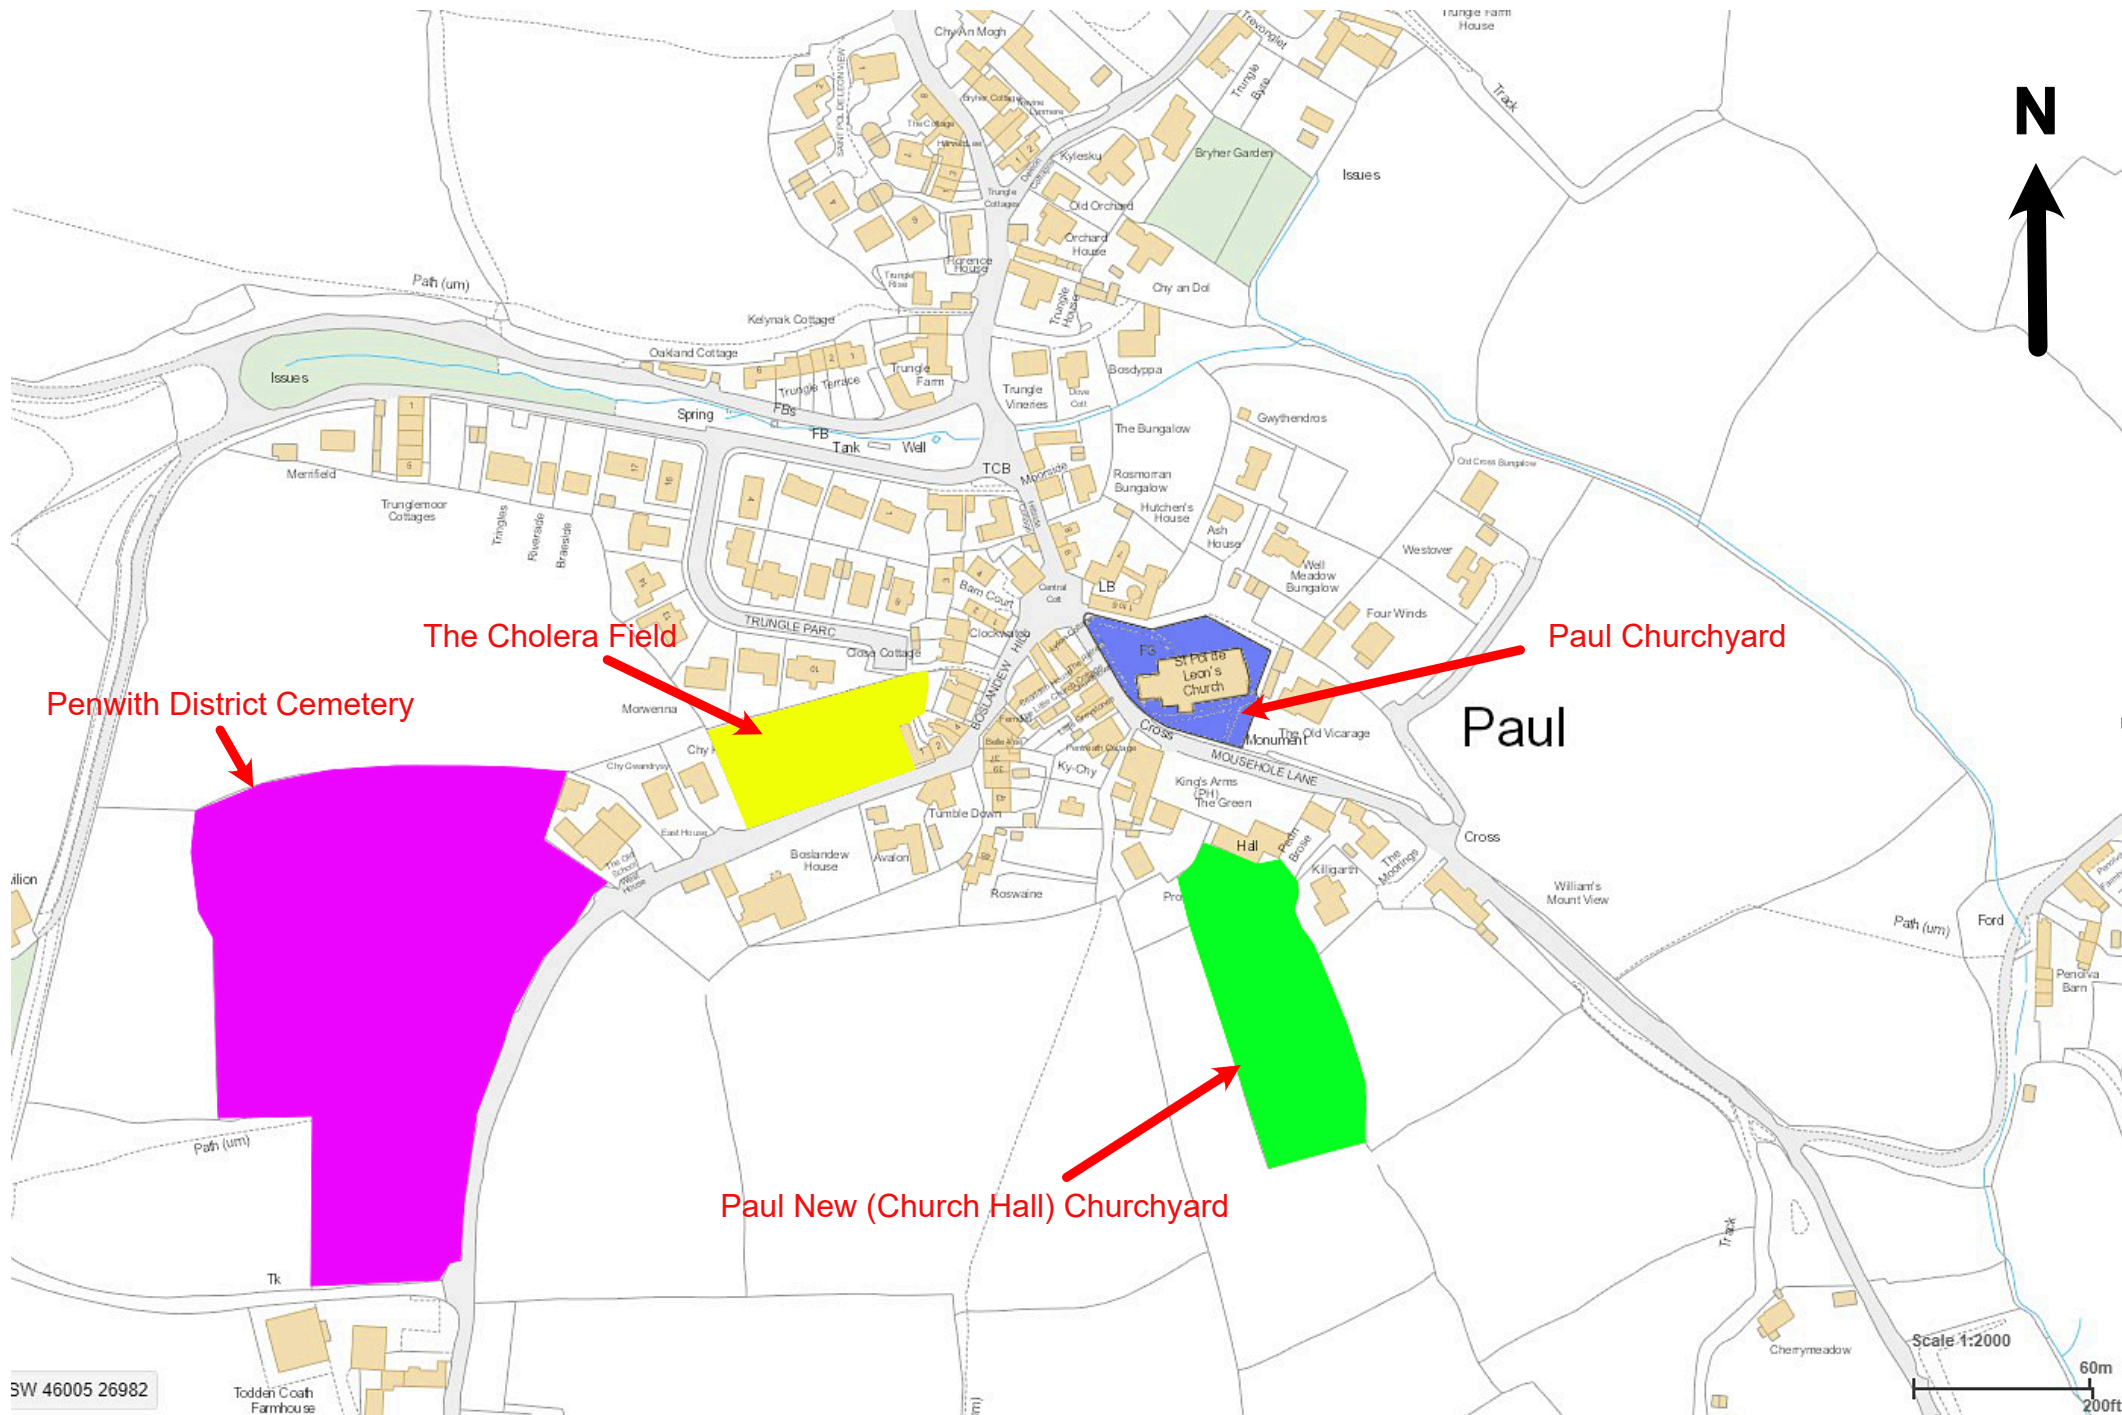

Paul Village Cemeteries

SW 46005 26982

Scale 1:2000
60m
200ft