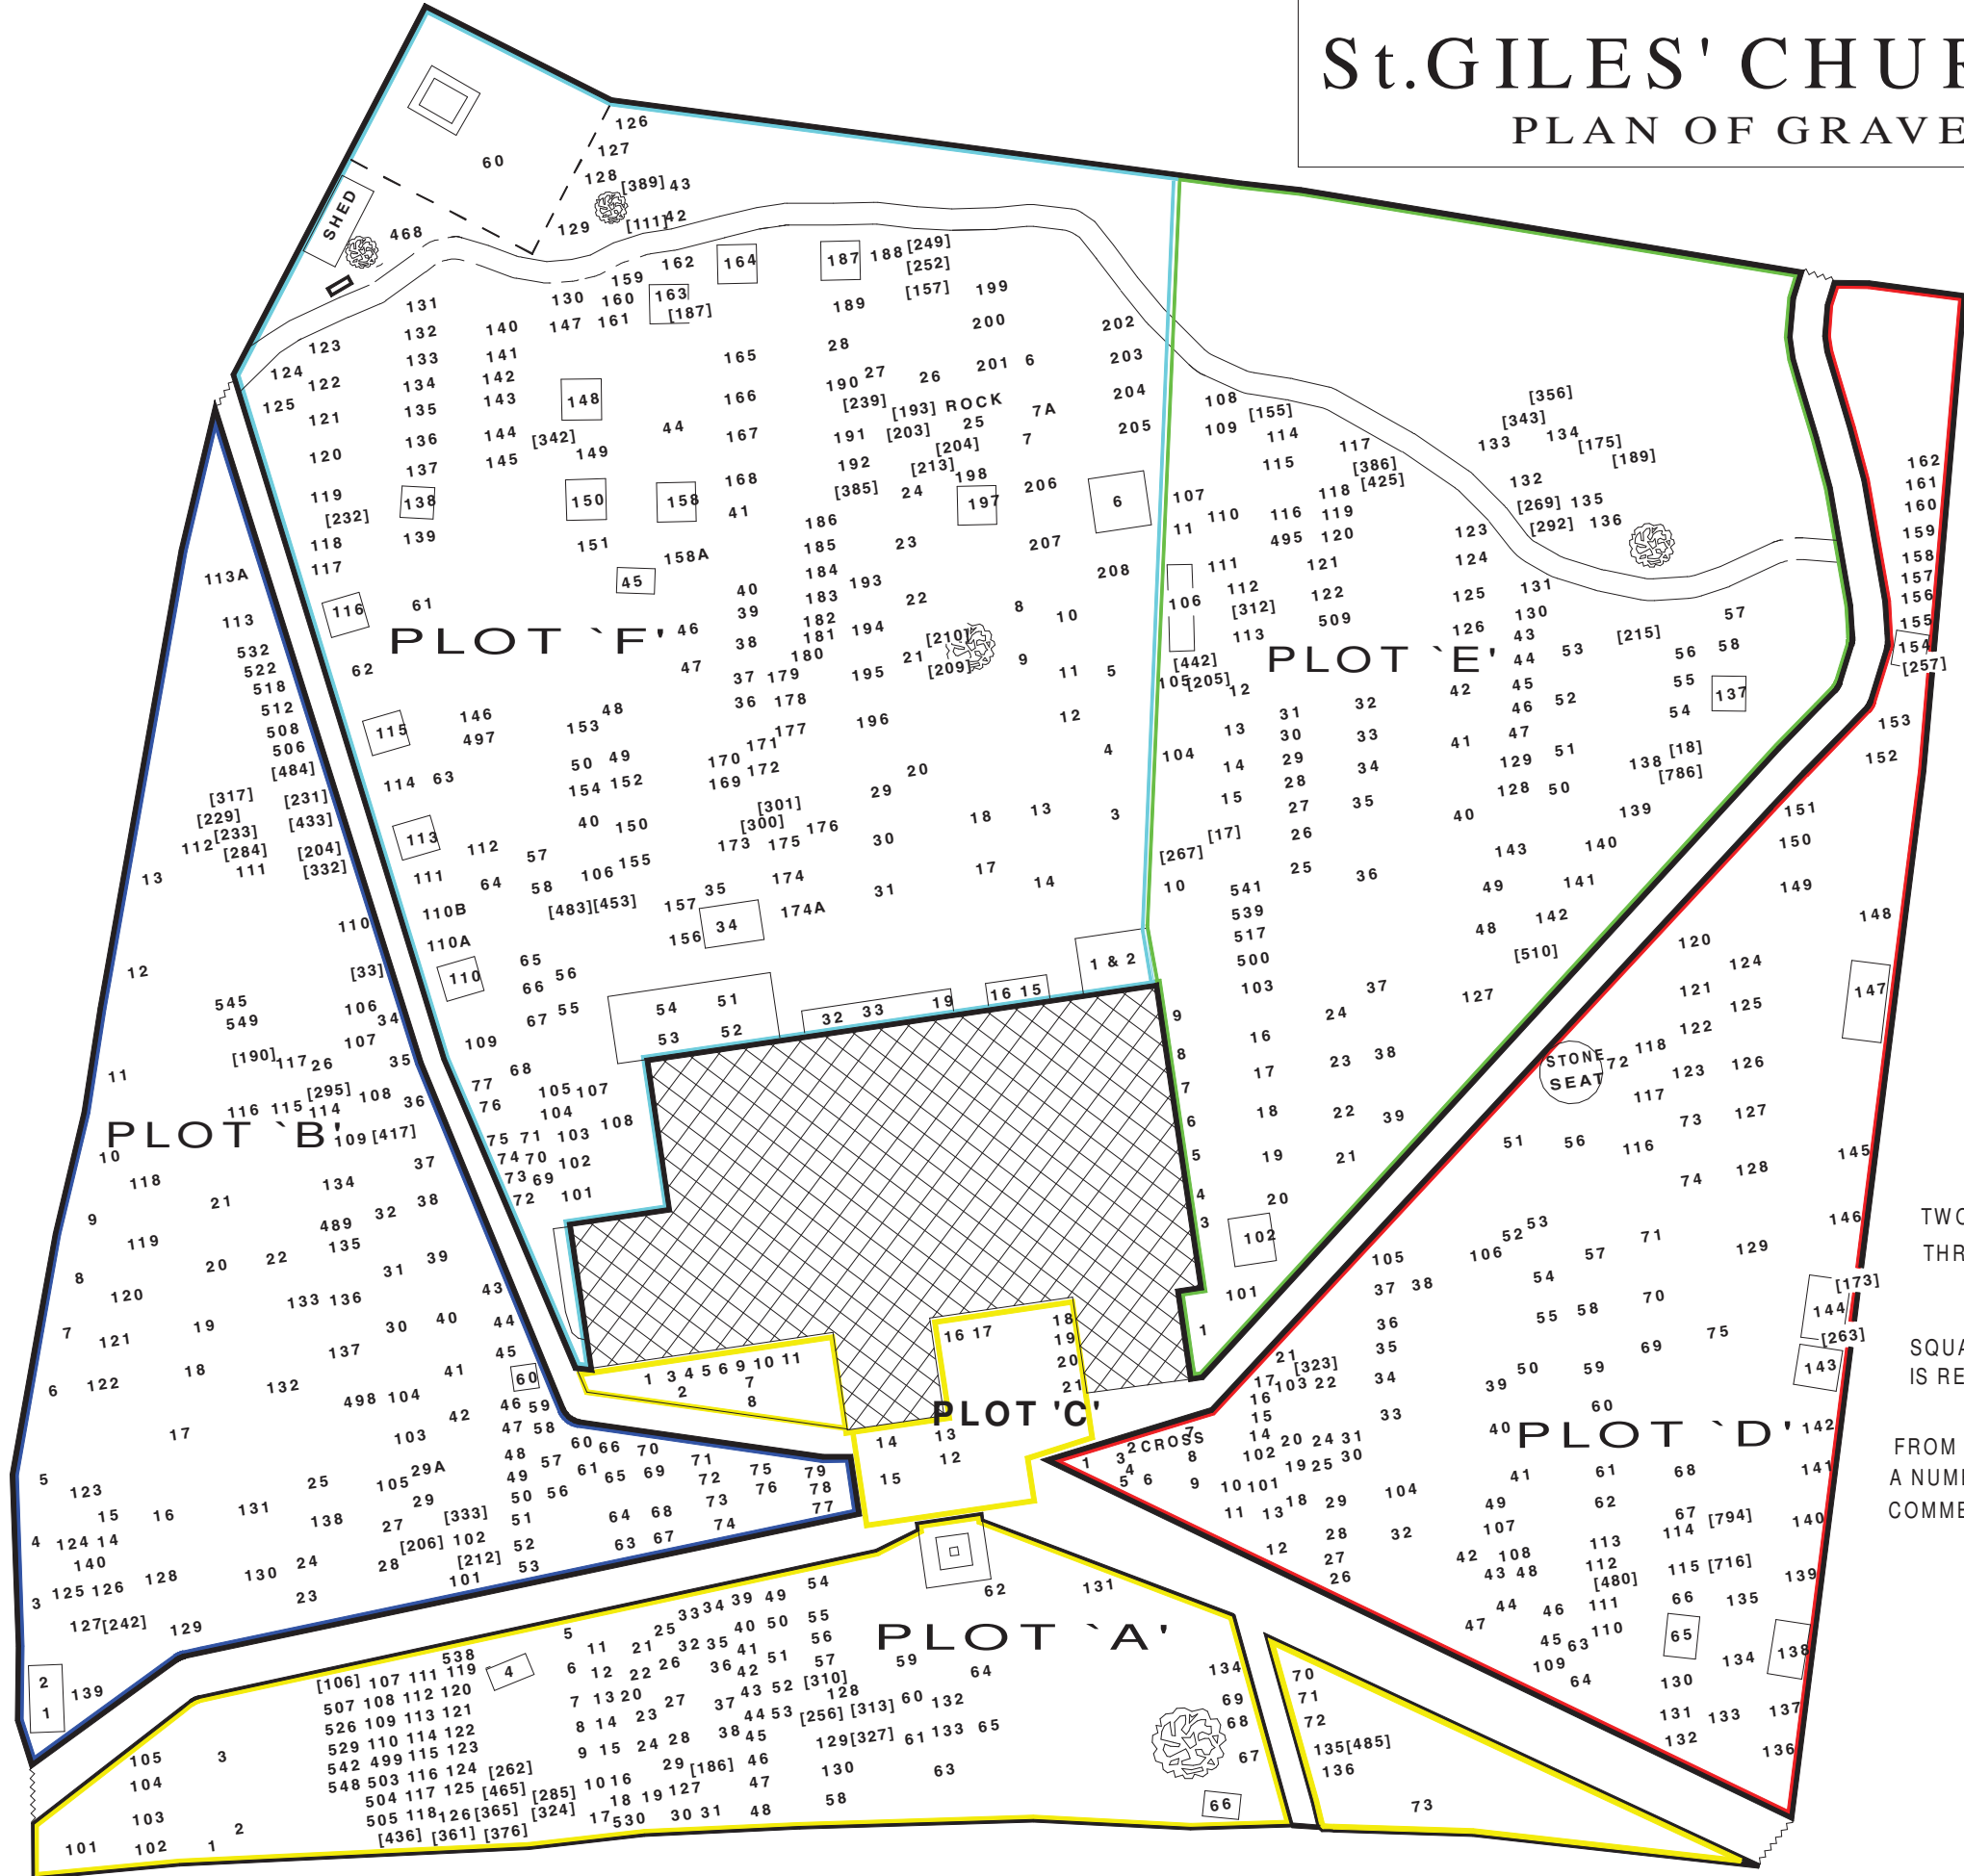

# St.GILES' CHURCH GOODRICH

## PLAN OF GRAVES IN CHURCHYARD

Original Map completed in May 1993  
 A Computerised copy made in September 1993  
 Updated in May 2004

**KEY TO NUMBERS**

TWO DIGIT NUMBERS (ie 1 to 99) ARE KNOWN GRAVES PRE-1900.  
 THREE DIGIT NUMBERS 100 to 299 ARE KNOWN GRAVES  
 FROM 1900 TO 31 DEC 1992

SQUARE BRACKETS ENCLOSING A NUMBER INDICATE THAT A POSITION IS RECORDED BUT THAT NOTHING IS VISIBLE.

FROM 1 JAN 1993 ONWARDS, NEW GRAVES CREATED HAVE BEEN GIVEN A NUMBER CORRESPONDING TO THE BURIAL REGISTER NUMBER, COMMENCING WITH 494 AND PRECEDED BY PLOT LETTER.

- The Boundaries of the Plots are Coloured thus -
- A ———
  - B ———
  - C ———
  - D ———
  - E ———
  - F ———