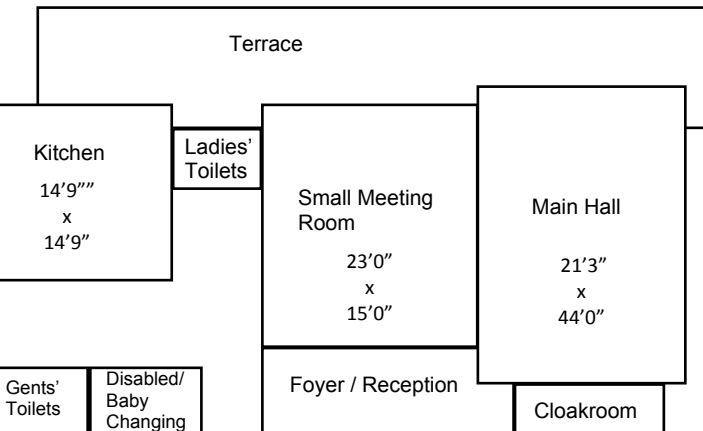

Small Meeting Room