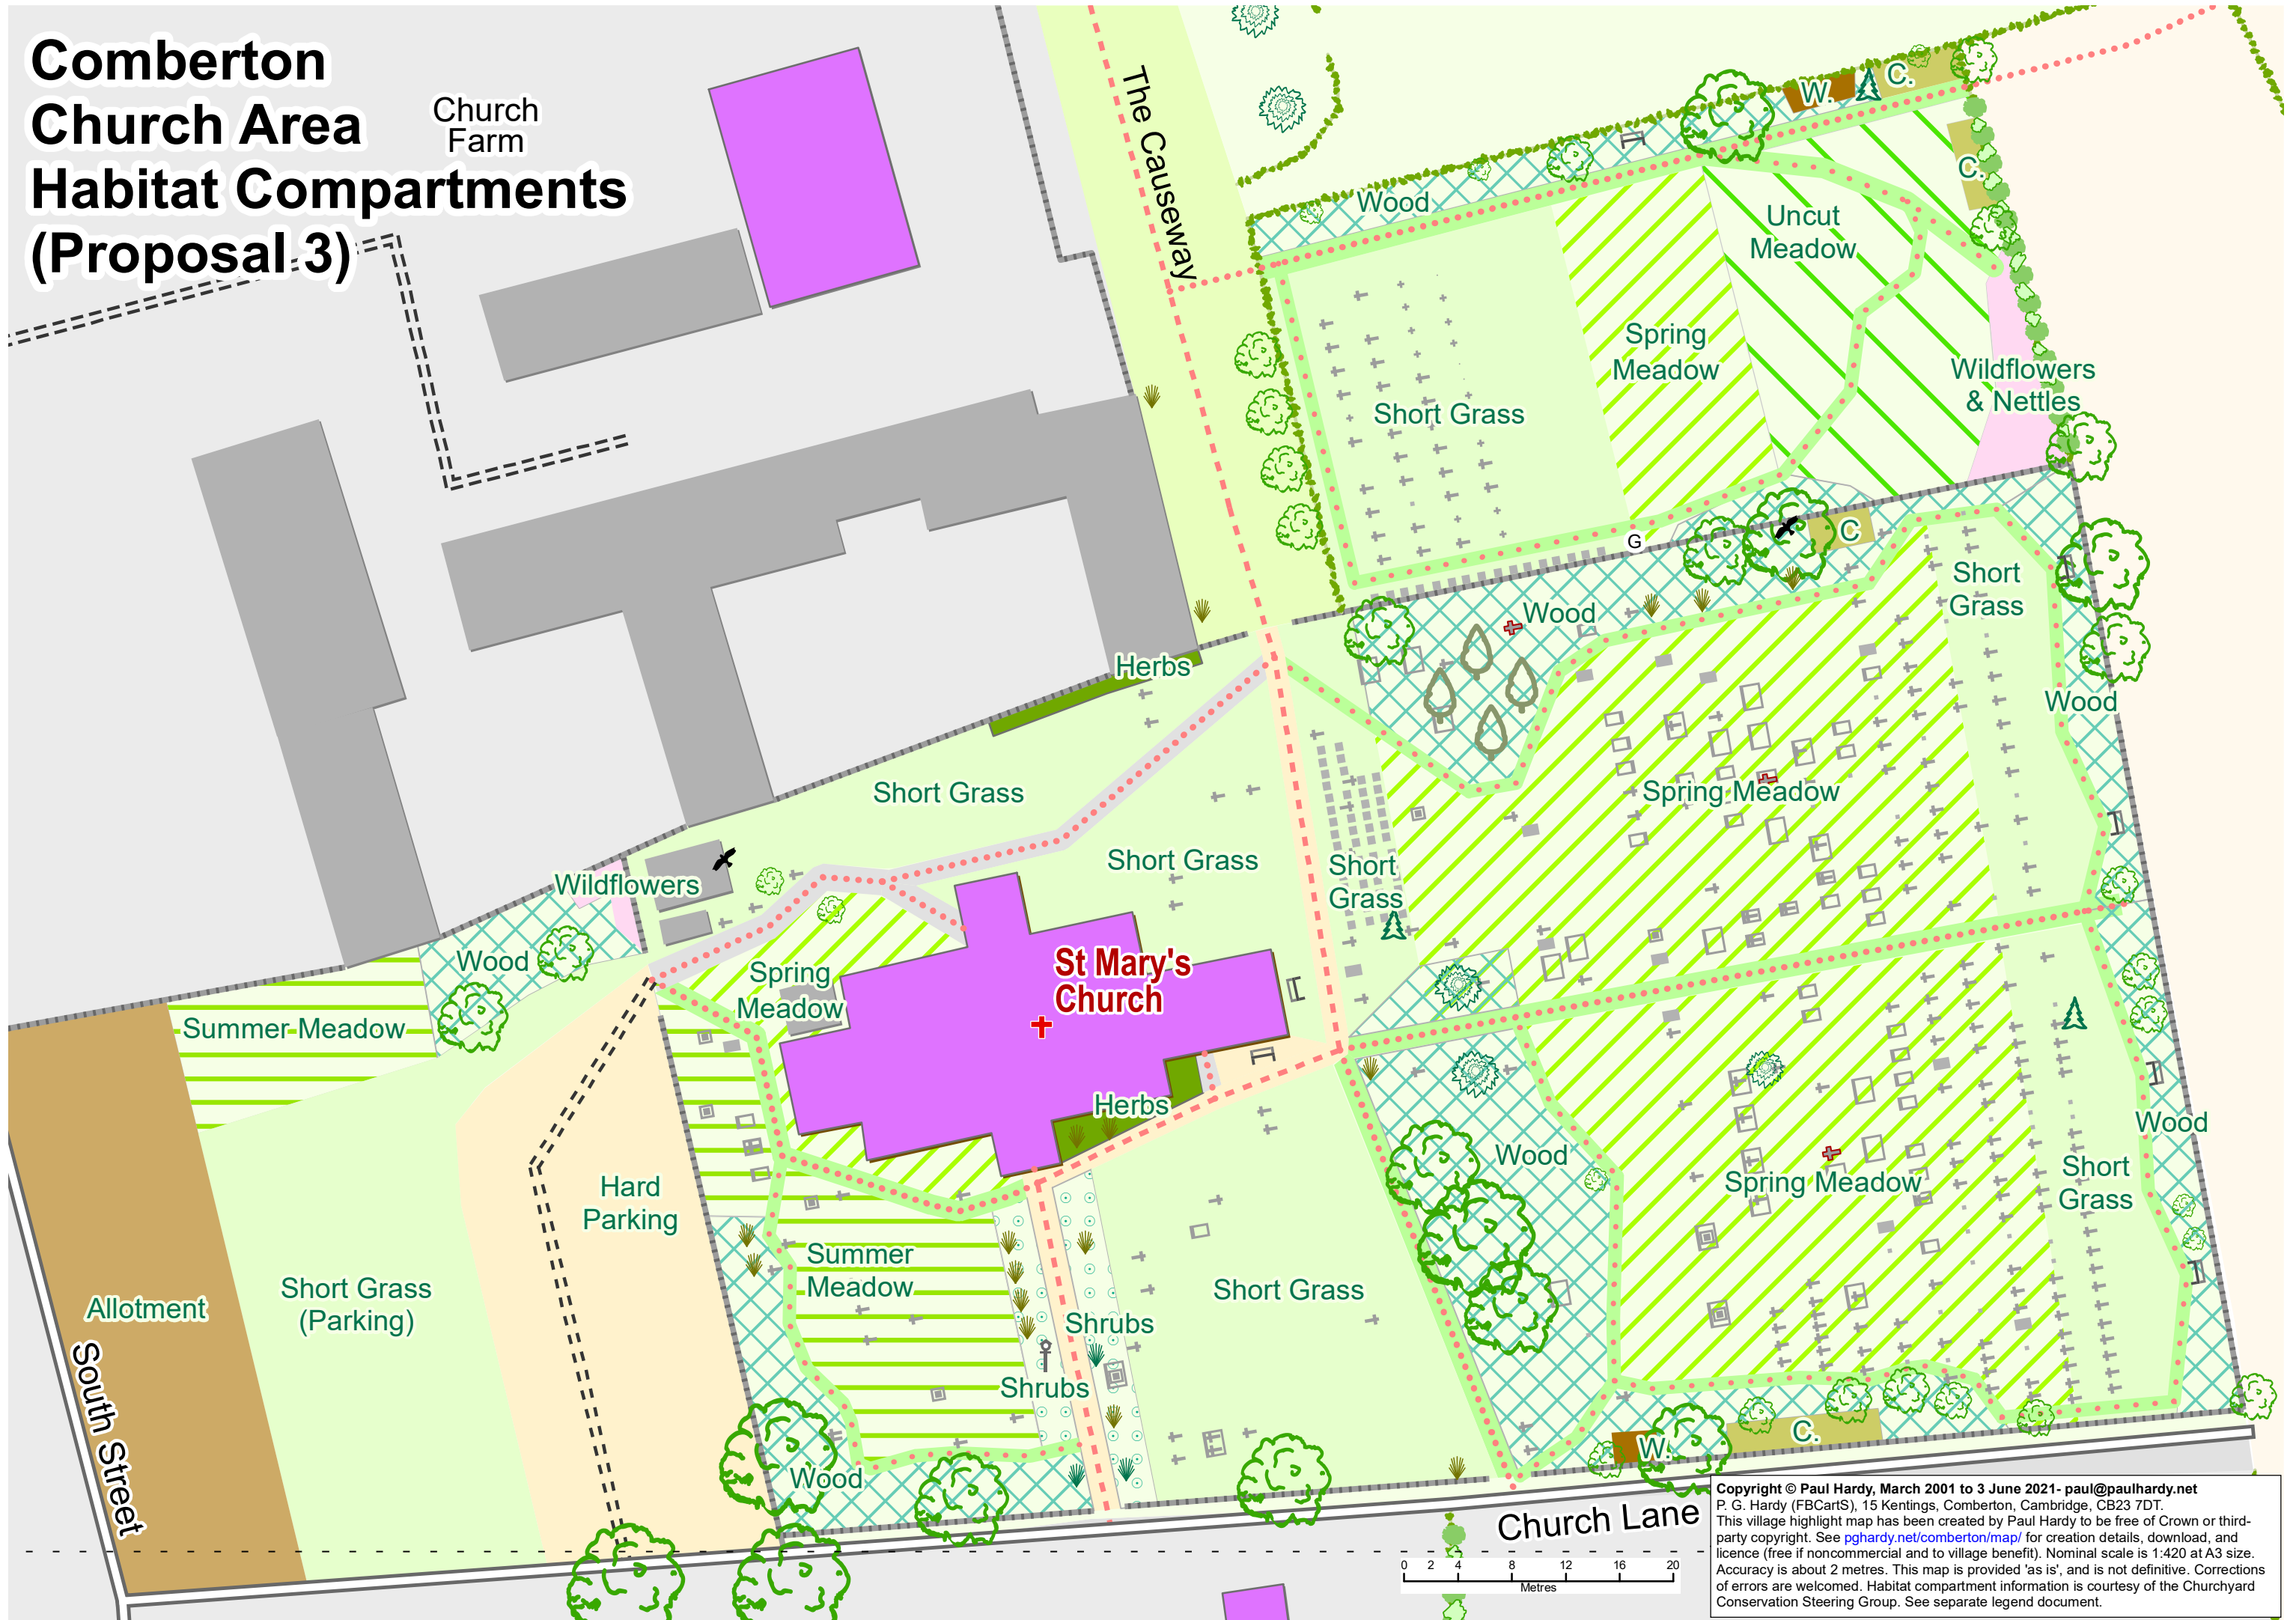

Comberton Church Area Habitat Compartments (Proposal 3)

Copyright © Paul Hardy, March 2001 to 3 June 2021- paul@paulhardy.net
 P. G. Hardy (FBCartS), 15 Kentings, Comberton, Cambridge, CB23 7DT.
 This village highlight map has been created by Paul Hardy to be free of Crown or third-party copyright. See pghardy.net/comberton/map/ for creation details, download, and licence (free if noncommercial and to village benefit). Nominal scale is 1:420 at A3 size. Accuracy is about 2 metres. This map is provided 'as is', and is not definitive. Corrections of errors are welcomed. Habitat compartment information is courtesy of the Churchyard Conservation Steering Group. See separate legend document.