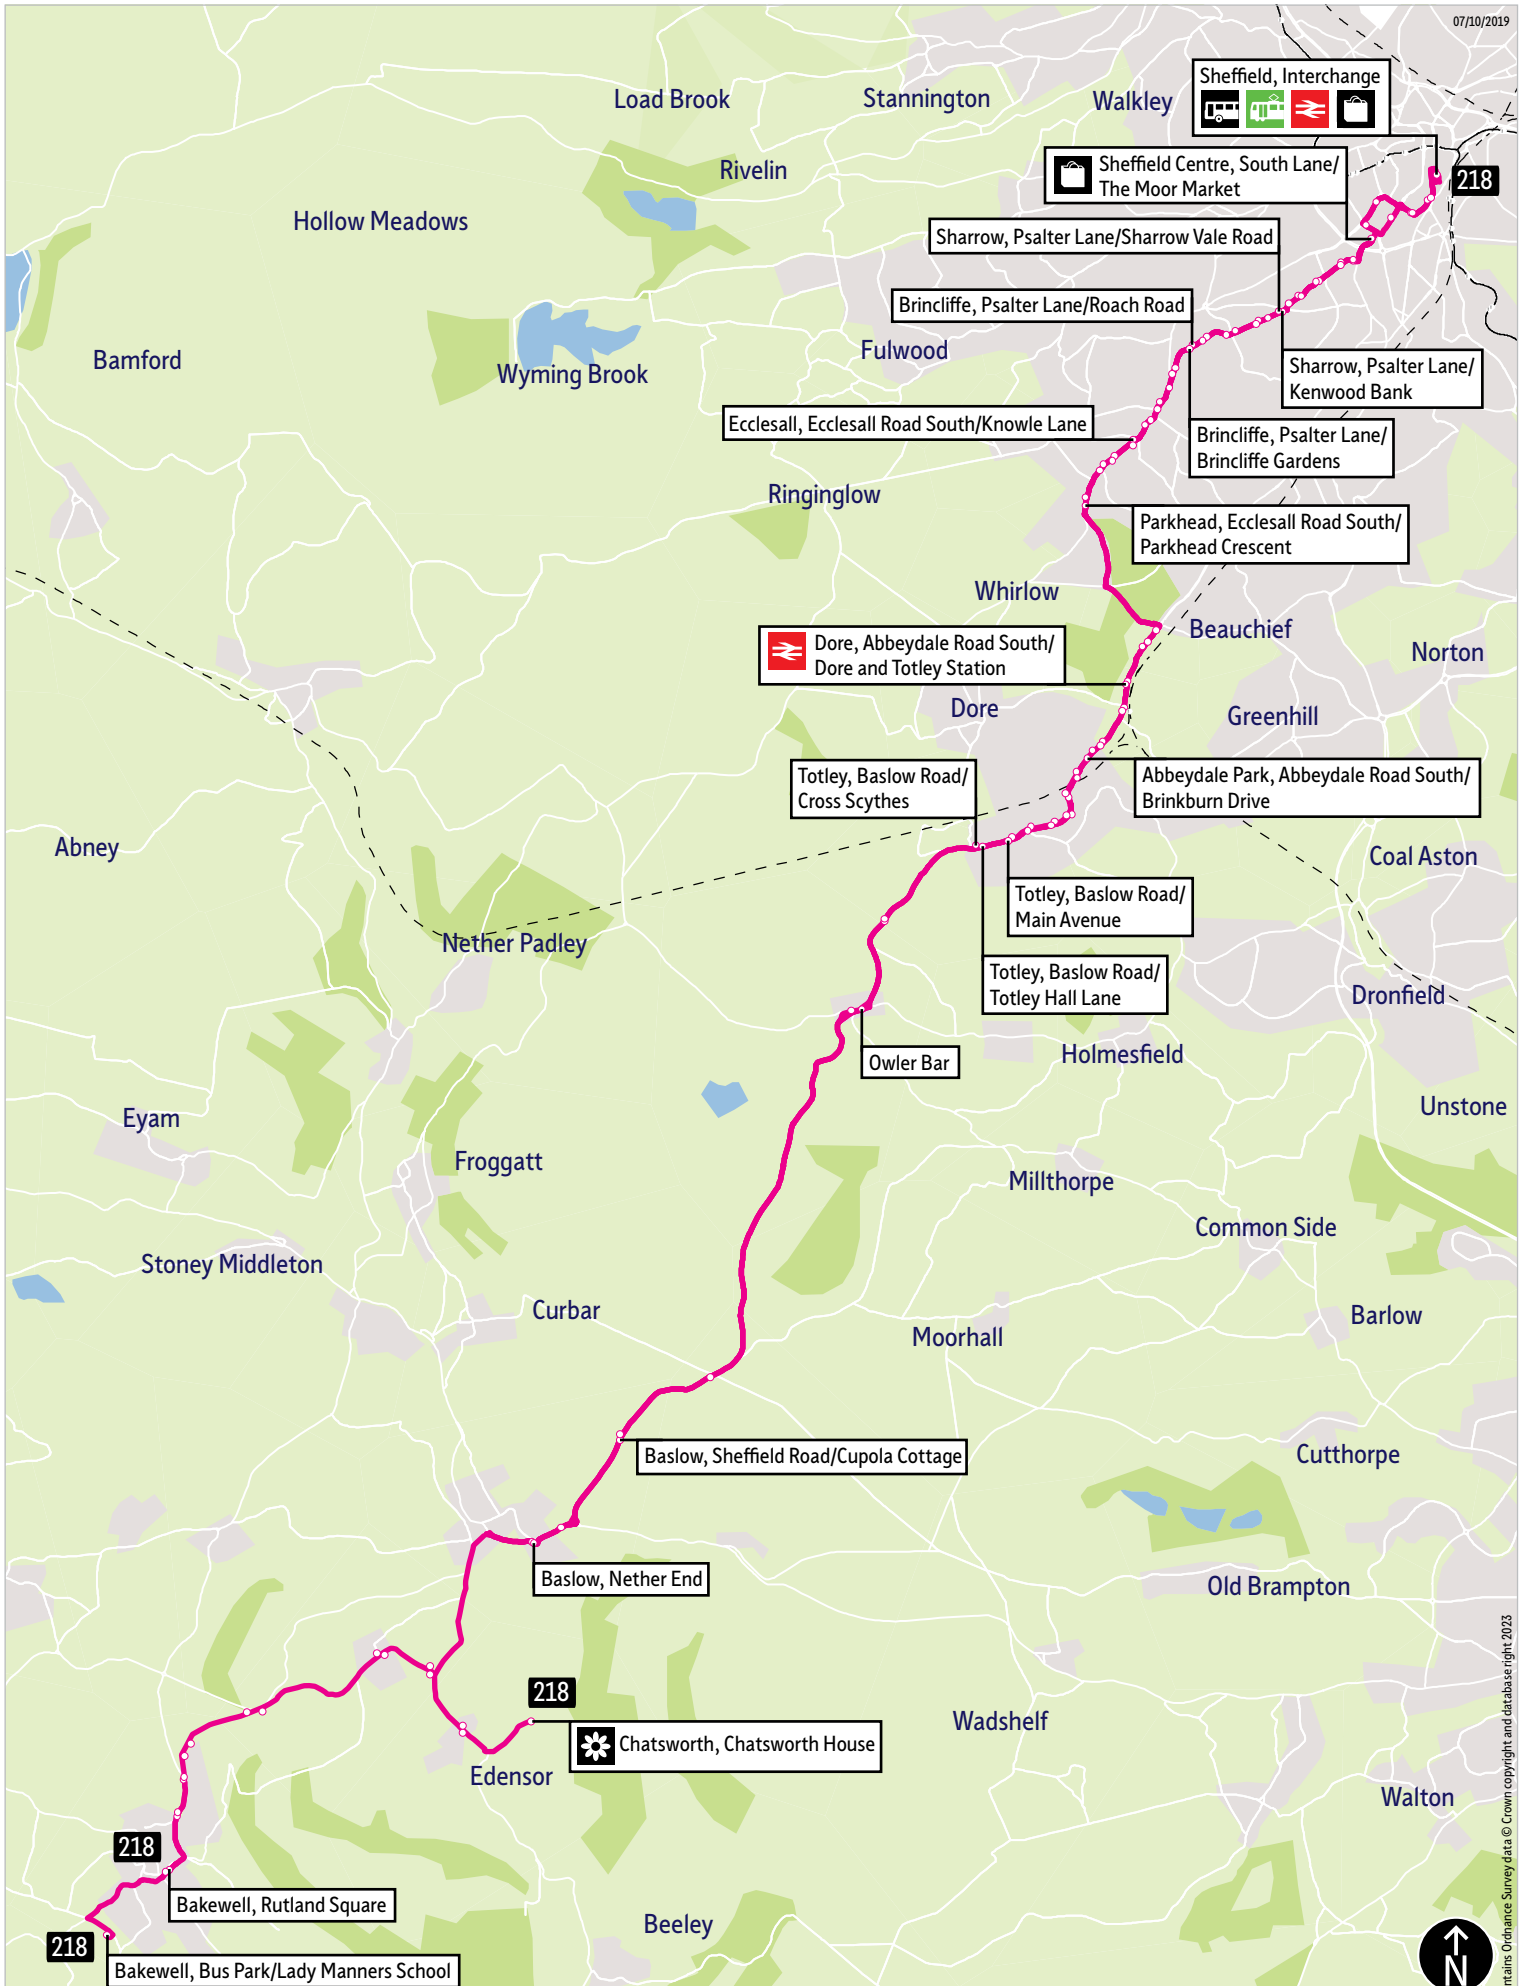

Bus route map for services 218

07/10/2019

- = Terminus point
- = Public transport
- = Shopping area
- = Bus route & stops
- = Rail line & station
- = Tram route & stop

Contains Ordnance Survey data © Crown copyright and database right 2023