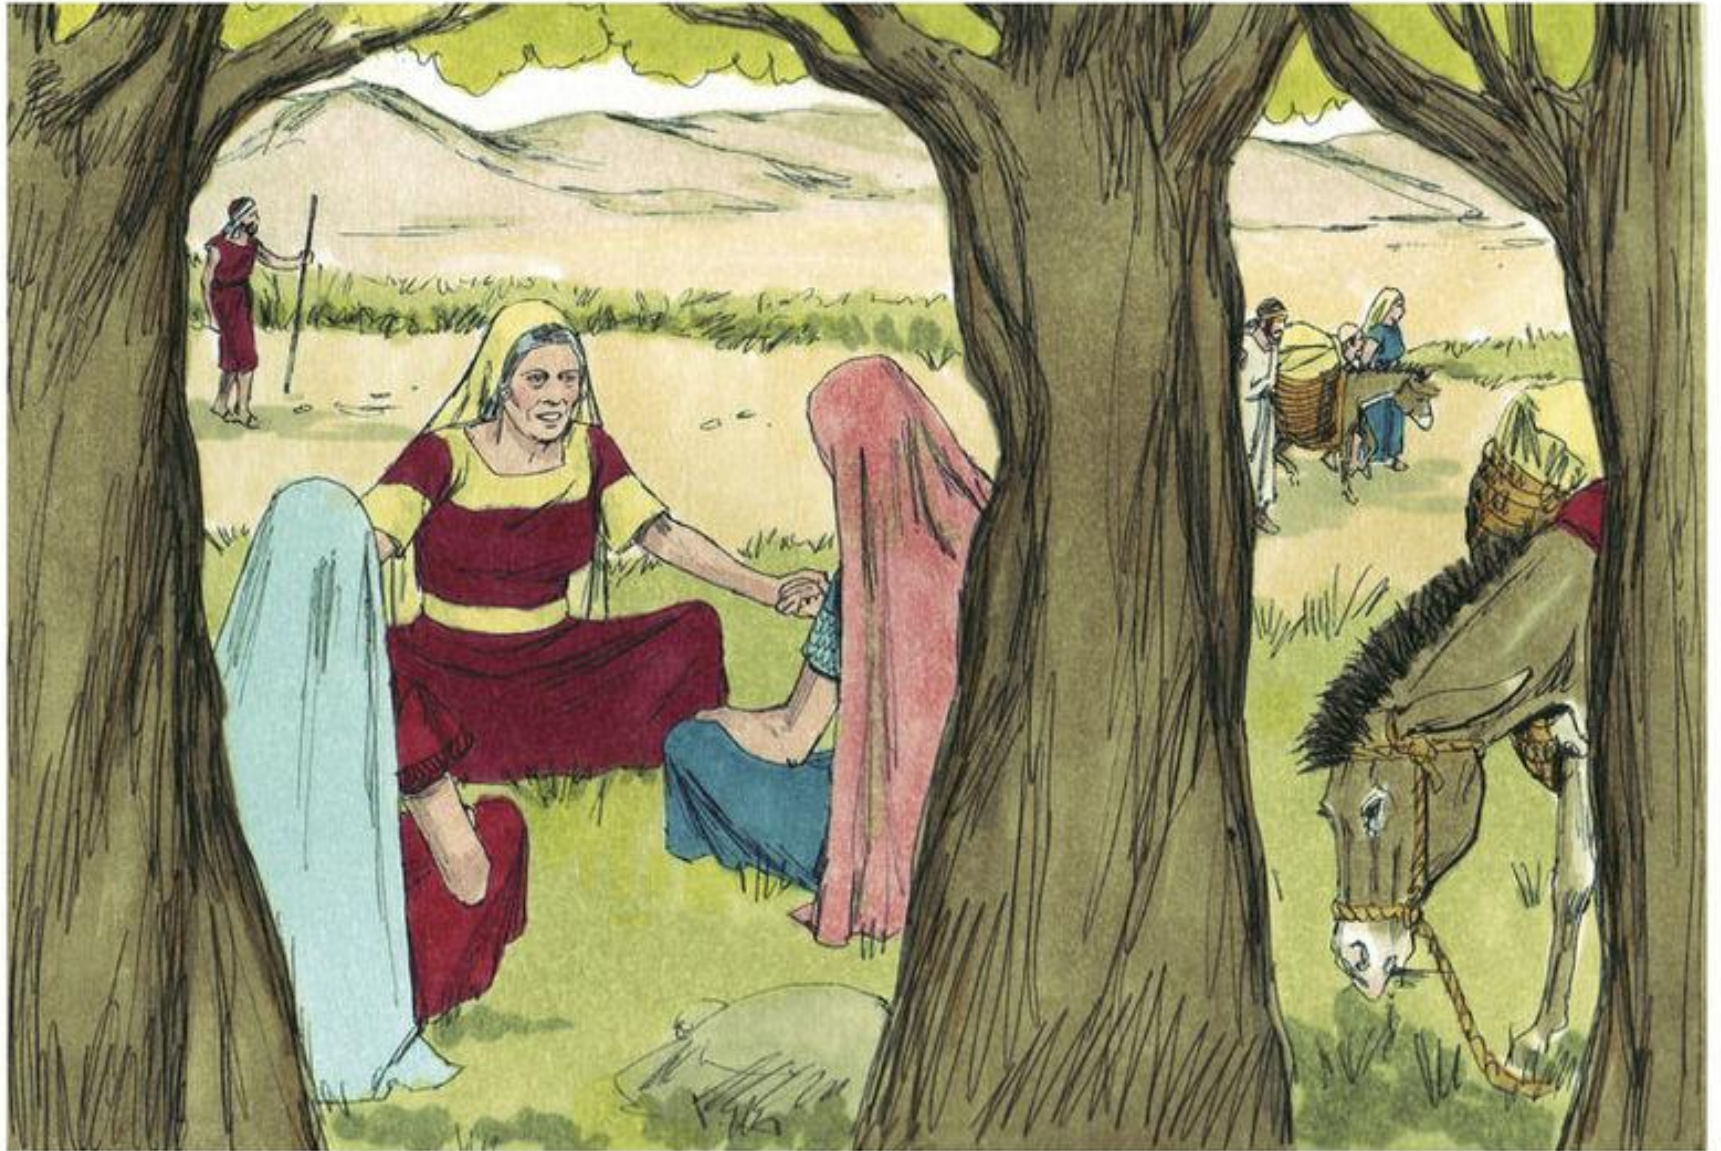

A person wearing a bright red coat and white tights is walking. They are carrying a light-colored, textured suitcase with brown leather straps and handles. The background is a soft, out-of-focus landscape. The text is overlaid on a semi-transparent white rectangle with dark blue L-shaped corner accents.

WALKING WITH RUTH

Looking for joy in the
journey.

Counting the Cost

Ruth Chapter 1

A close-up photograph of a person's hands, wearing a brown knitted sweater, gently cupping a single, vibrant pink flower. The background is dark and out of focus, emphasizing the hands and the flower. The text is overlaid on the image in a light pink, serif font.

ARE YOU READY TO
GIVE UP EVERYTHING
TO FOLLOW JESUS?

FLOWINGFAITH.COM

A person wearing a bright red coat and light-colored pants is walking. They are carrying a large, light-colored suitcase with brown leather straps and handles. The background is a soft, out-of-focus landscape with a body of water and a distant shoreline. The text is overlaid on a semi-transparent white rectangle with dark blue borders on the top-left and bottom-right corners.