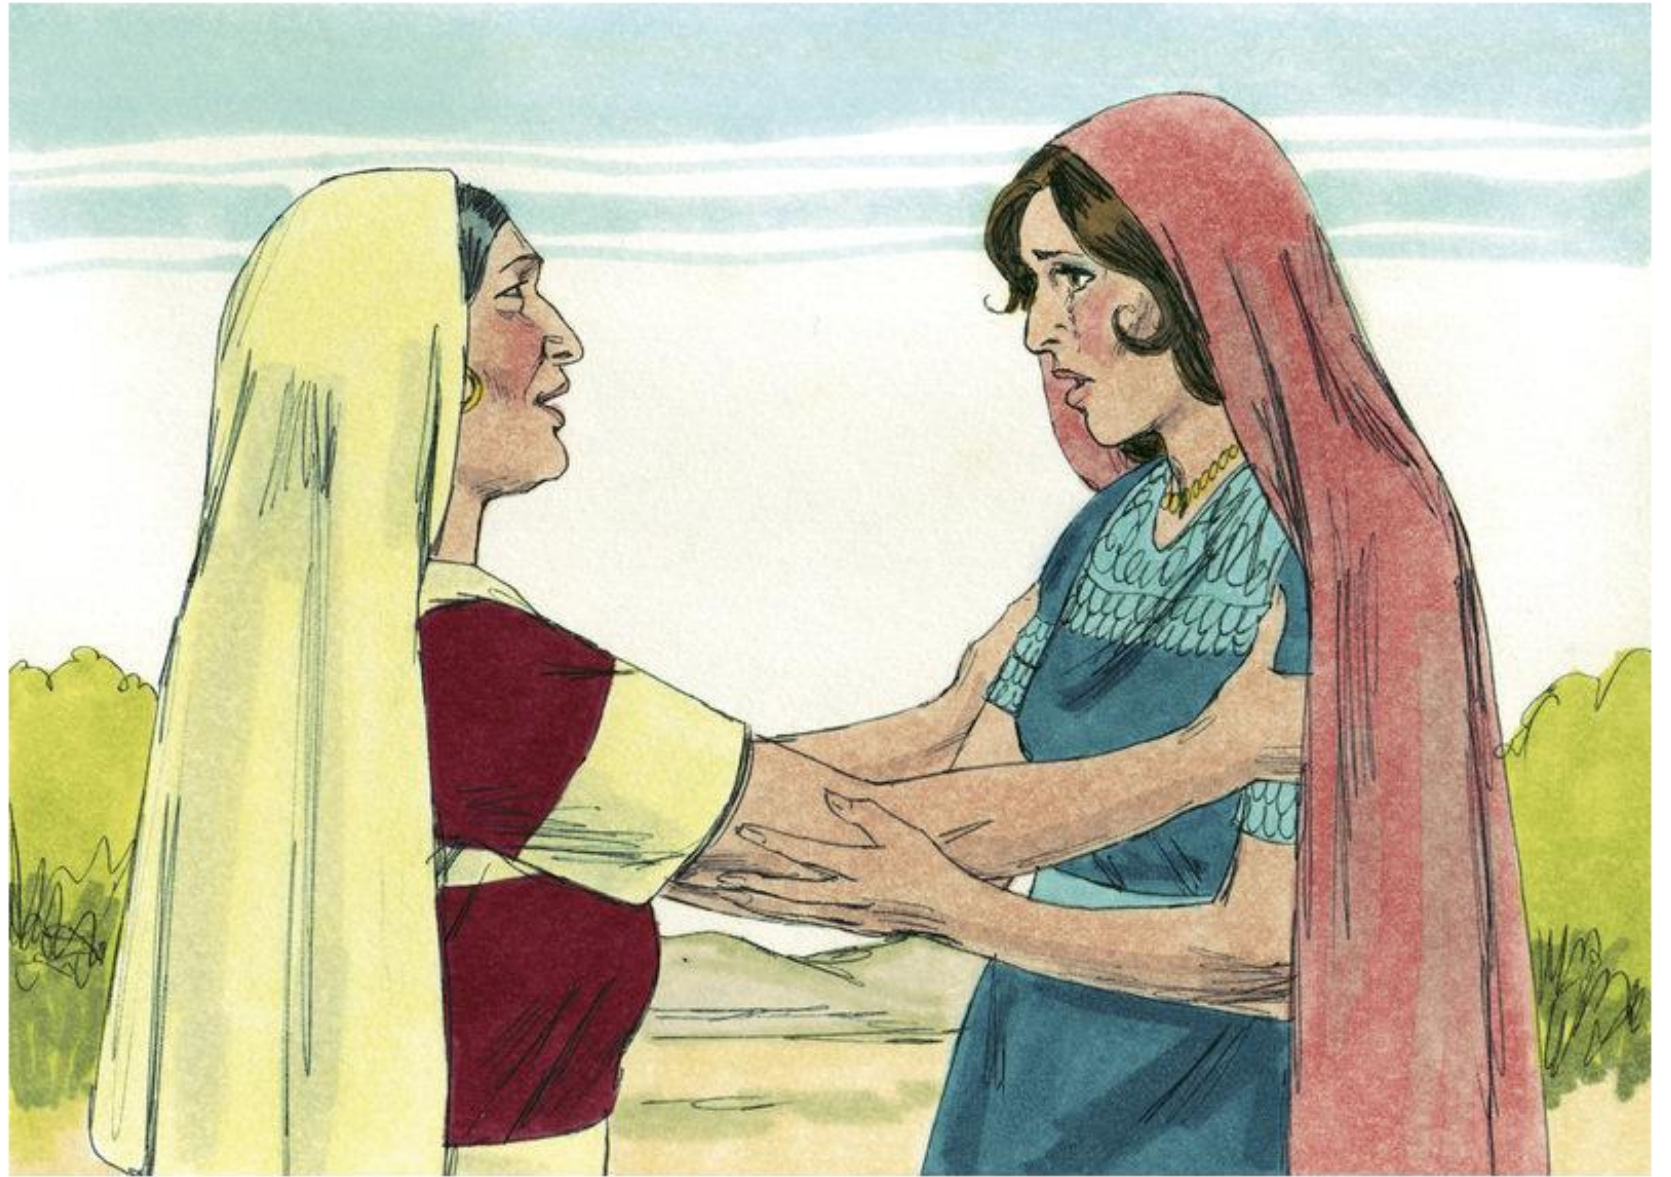

A person wearing a bright red coat and white tights is walking. They are carrying a light-colored, textured suitcase with brown leather straps and handles. The background is a soft, out-of-focus landscape. The text is overlaid on a semi-transparent white rectangle with dark blue L-shaped corner accents.

WALKING WITH RUTH

Looking for joy in the
journey.

Counting the Cost

Ruth Chapter 1

A close-up photograph of a person's hands, wearing a brown knitted sweater, gently cupping a single, vibrant pink flower. The background is dark and out of focus, emphasizing the hands and the flower. The text is overlaid on the image in a light pink, serif font.

ARE YOU READY TO
GIVE UP EVERYTHING
TO FOLLOW JESUS?

FLOWINGFAITH.COM

A person wearing a bright red coat and light-colored pants is walking. They are carrying a large, light-colored suitcase with brown leather straps and handles. The background is a soft, out-of-focus landscape with a body of water and a distant shoreline. The text is overlaid on a semi-transparent white rectangle with dark blue borders on the top-left and bottom-right corners.